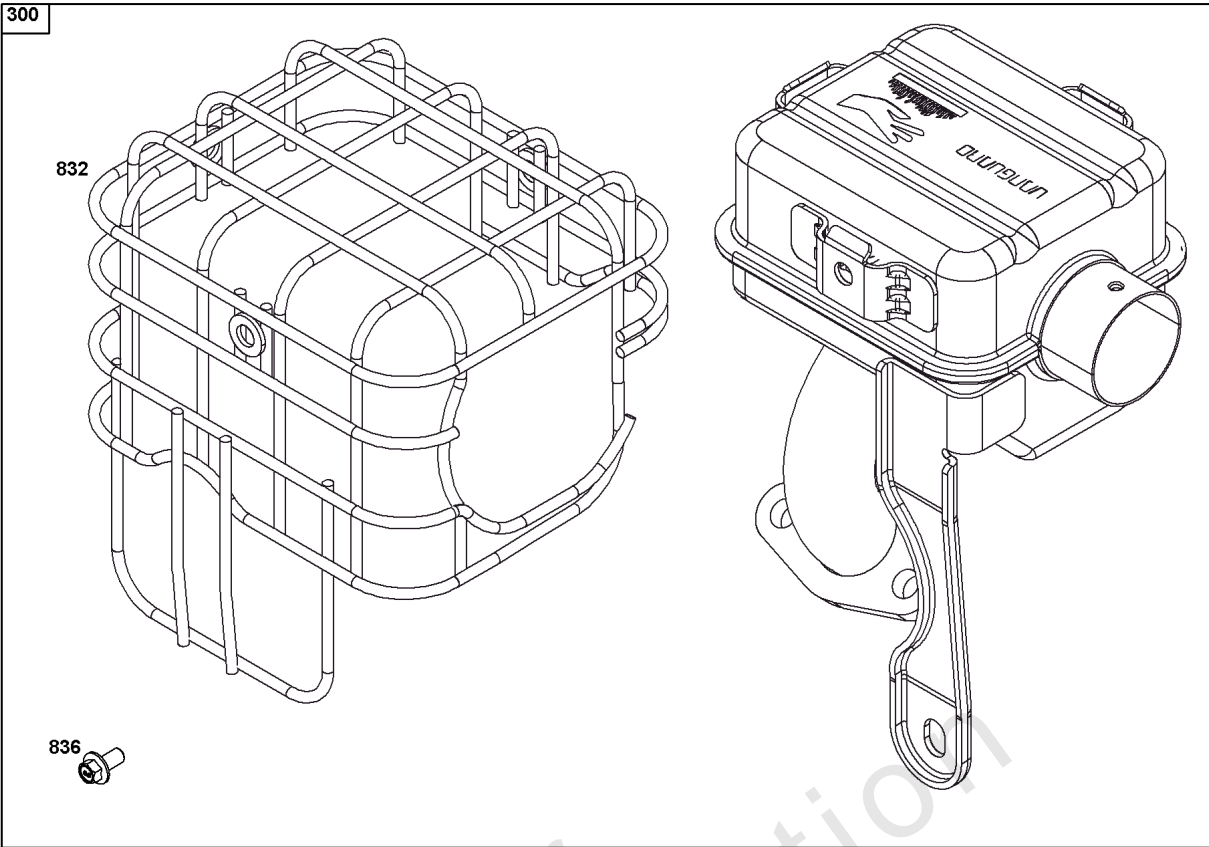

Exhaust Group

REF NO	PART NO	QTY	DESCRIPTION
300	84005147	1	MUFFLER
832	84005354	1	GUARD, Muffler
836	590850	3	SCREW -(Muffler Guard)
883	597072	1	GASKET, Exhaust
994	593207	1	ARRESTOR, Spark
1177	590632	2	NUT -(Muffler)
1449	590633	2	WASHER -(Muffler)

Not For Reproduction