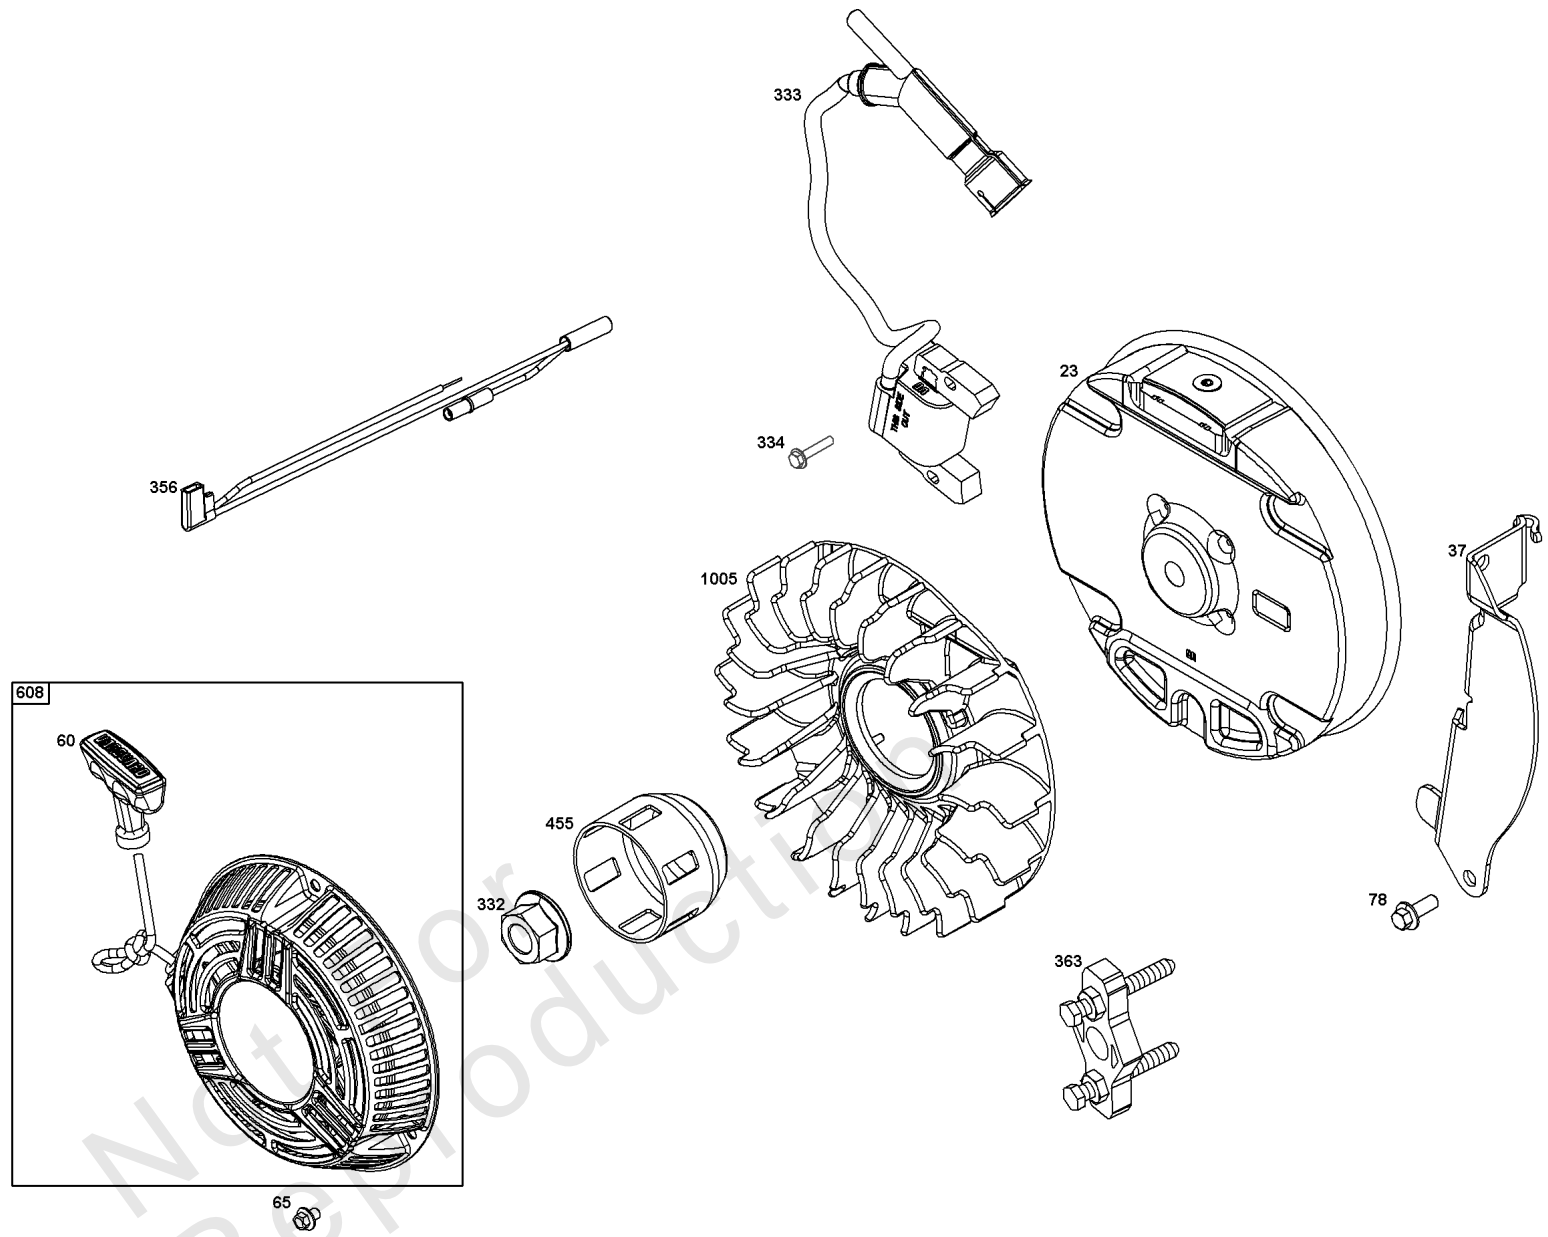

Cylinder Head Group

REF NO	PART NO	QTY	DESCRIPTION
1264	793453	1	SCREW -(Breather Reed)
1453	-----	1	SEAL, Air Cleaner Cover -(Part information located in Air Cleaner Group.)
1548	-----	1	BEARING, Ball -(Part information located in Crankcase Cover/Sump Group.)

Not For Reproduction

Flywheel, Ignition, and Starter Group

REF NO	PART NO	QTY	DESCRIPTION
23	597085	1	FLYWHEEL
37	84005259	1	GUARD, Flywheel
60	597080	1	GRIP, Starter Rope
65	590683	3	SCREW -(Rewind Starter)
78	590703	1	SCREW -(Flywheel Guard)
332	591988	1	NUT -(Flywheel)
333	84004673	1	ARMATURE, Magneto
334	699477	2	SCREW -(Magneto Armature)
356	597054	1	WIRE, Stop
363	19203	1	PULLER, Flywheel
455	597088	1	CUP, Flywheel
608	596772	1	STARTER, Rewind
1005	794273	1	FAN, Flywheel