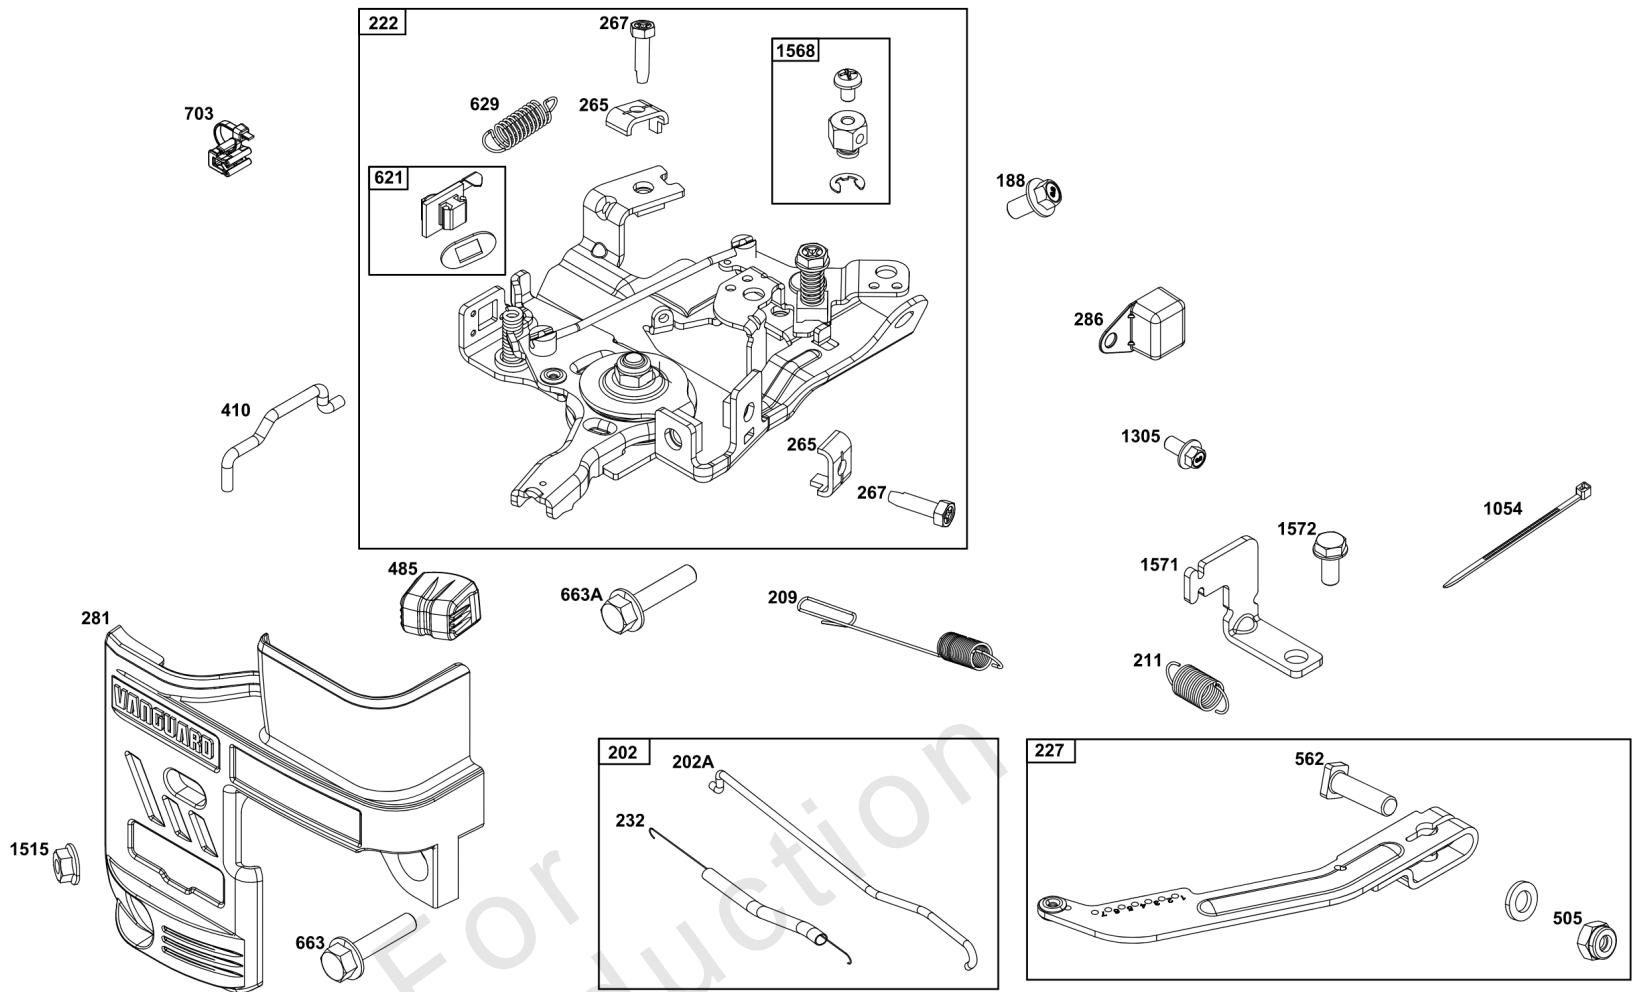

Not For
Reproduction

Controls Group

REF NO	PART NO	QTY	DESCRIPTION
188	590850	2	SCREW -(Control Bracket)
202	597032	1	LINK, Mechanical Governor
202A	597033	1	LINK, Mechanical Governor
209	597111	1	SPRING, Governor
211	691278	1	SPRING, Governor
222	84006188	1	BRACKET, Control
227	84003330	1	LEVER, Governor Control
232	597034	1	SPRING, Governor Link
265	691024	2	CLAMP, Casing
265	84004472	1	CLAMP, Casing
267	84004279	1	SCREW -(Casing Clamp)
281	84005296	1	PANEL, CONTROL
286	594949	1	MODULE, Oil Sensor
410	597024	1	LINK, Control
485	84004631	1	KNOB, Control
505	590641	1	NUT -(Governor Control Lever)
562	597121	1	BOLT -(Governor Control Lever)
621	84007989	1	SWITCH, Stop
629	597022	1	SPRING, Throttle Return
663	597460	1	SCREW -(Control Panel)
663A	84003635	6	SCREW -(Control Panel)
703	84008531	1	CLIP
1054	280275	1	TIE, Cable
1305	590703	1	SCREW -(Oil Sensor Module)
1515	590692	1	NUT -(Control Panel)
1568	84005188	2	RETAINER, Wire
1568	84005188	2	RETAINER, Wire
1571	597035	1	BRACKET, Governor Control
1572	597036	1	SCREW -(Governed Idle Spring Bracket)