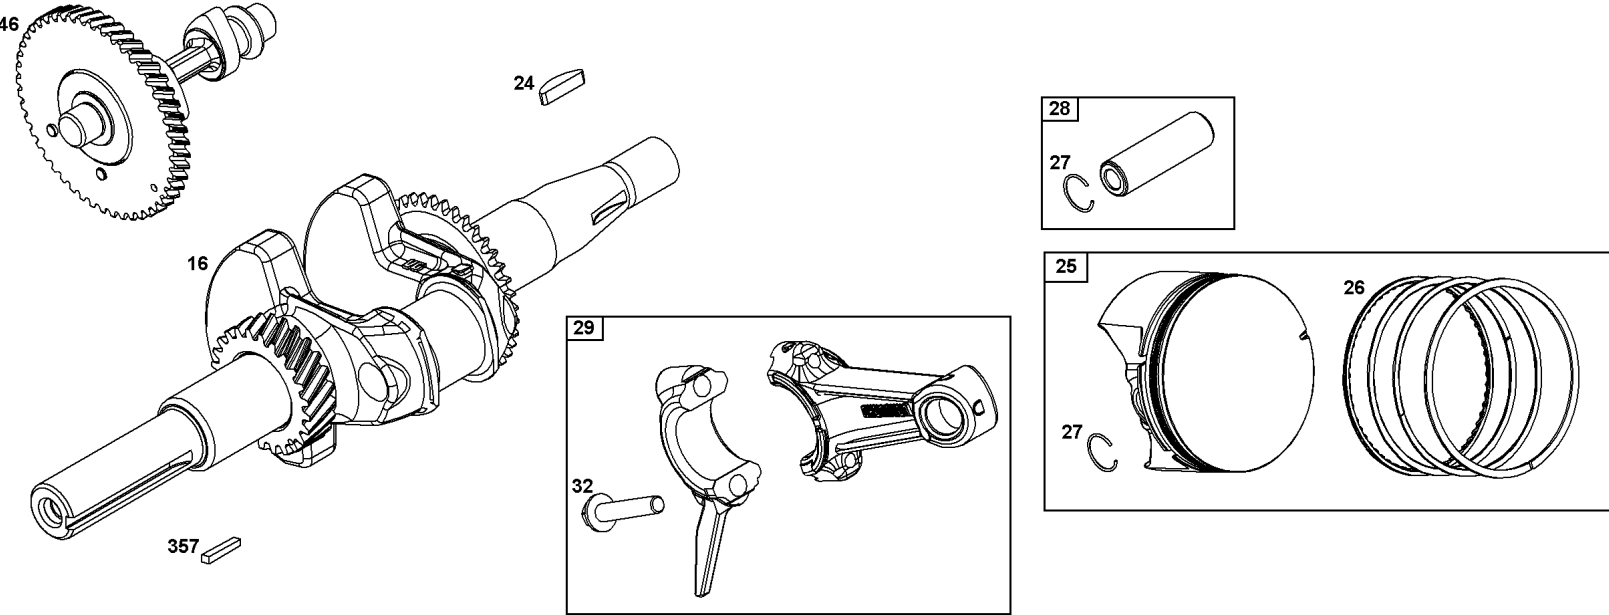

Not For
Reproduction

Controls Group

REF NO	PART NO	QTY	DESCRIPTION
188	590850	2	SCREW -(Control Bracket)
202	597032	1	LINK, Mechanical Governor
202A	597033	1	LINK, Mechanical Governor
209	597111	1	SPRING, Governor
211	691278	1	SPRING, Governor
222	84006188	1	BRACKET, Control
227	84003330	1	LEVER, Governor Control
232	597034	1	SPRING, Governor Link
265	691024	2	CLAMP, Casing
265	84004472	1	CLAMP, Casing
267	84004279	1	SCREW -(Casing Clamp)
281	84005296	1	PANEL, CONTROL
286	594949	1	MODULE, Oil Sensor
410	597024	1	LINK, Control
485	84004631	1	KNOB, Control
505	590641	1	NUT -(Governor Control Lever)
562	597121	1	BOLT -(Governor Control Lever)
621	84007989	1	SWITCH, Stop
629	597022	1	SPRING, Throttle Return
663	597460	1	SCREW -(Control Panel)
663A	84003635	6	SCREW -(Control Panel)
703	84008531	1	CLIP
1054	280275	1	TIE, Cable
1305	590703	1	SCREW -(Oil Sensor Module)
1515	590692	1	NUT -(Control Panel)
1568	84005188	2	RETAINER, Wire
1568	84005188	2	RETAINER, Wire
1571	597035	1	BRACKET, Governor Control
1572	597036	1	SCREW -(Governed Idle Spring Bracket)

Crankshaft Group

REF NO	PART NO	QTY	DESCRIPTION
16	84004649	1	CRANKSHAFT
24	596976	1	KEY, Flywheel
25	84004674	1	PISTON ASSEMBLY
25	84005433	1	PISTON ASSEMBLY -(.020" Oversize)
26	84005435	1	SET, Ring
26	84005437	1	SET, Ring -(.020" Oversize)
27	596982	1	LOCK, Piston Pin
28	84005441	1	PIN, Piston
29	84005444	1	ROD, Connecting
32	596984	2	SCREW -(Connecting Rod)
46	84005295	1	CAMSHAFT
357	692191	1	KEY, Drive Pulley