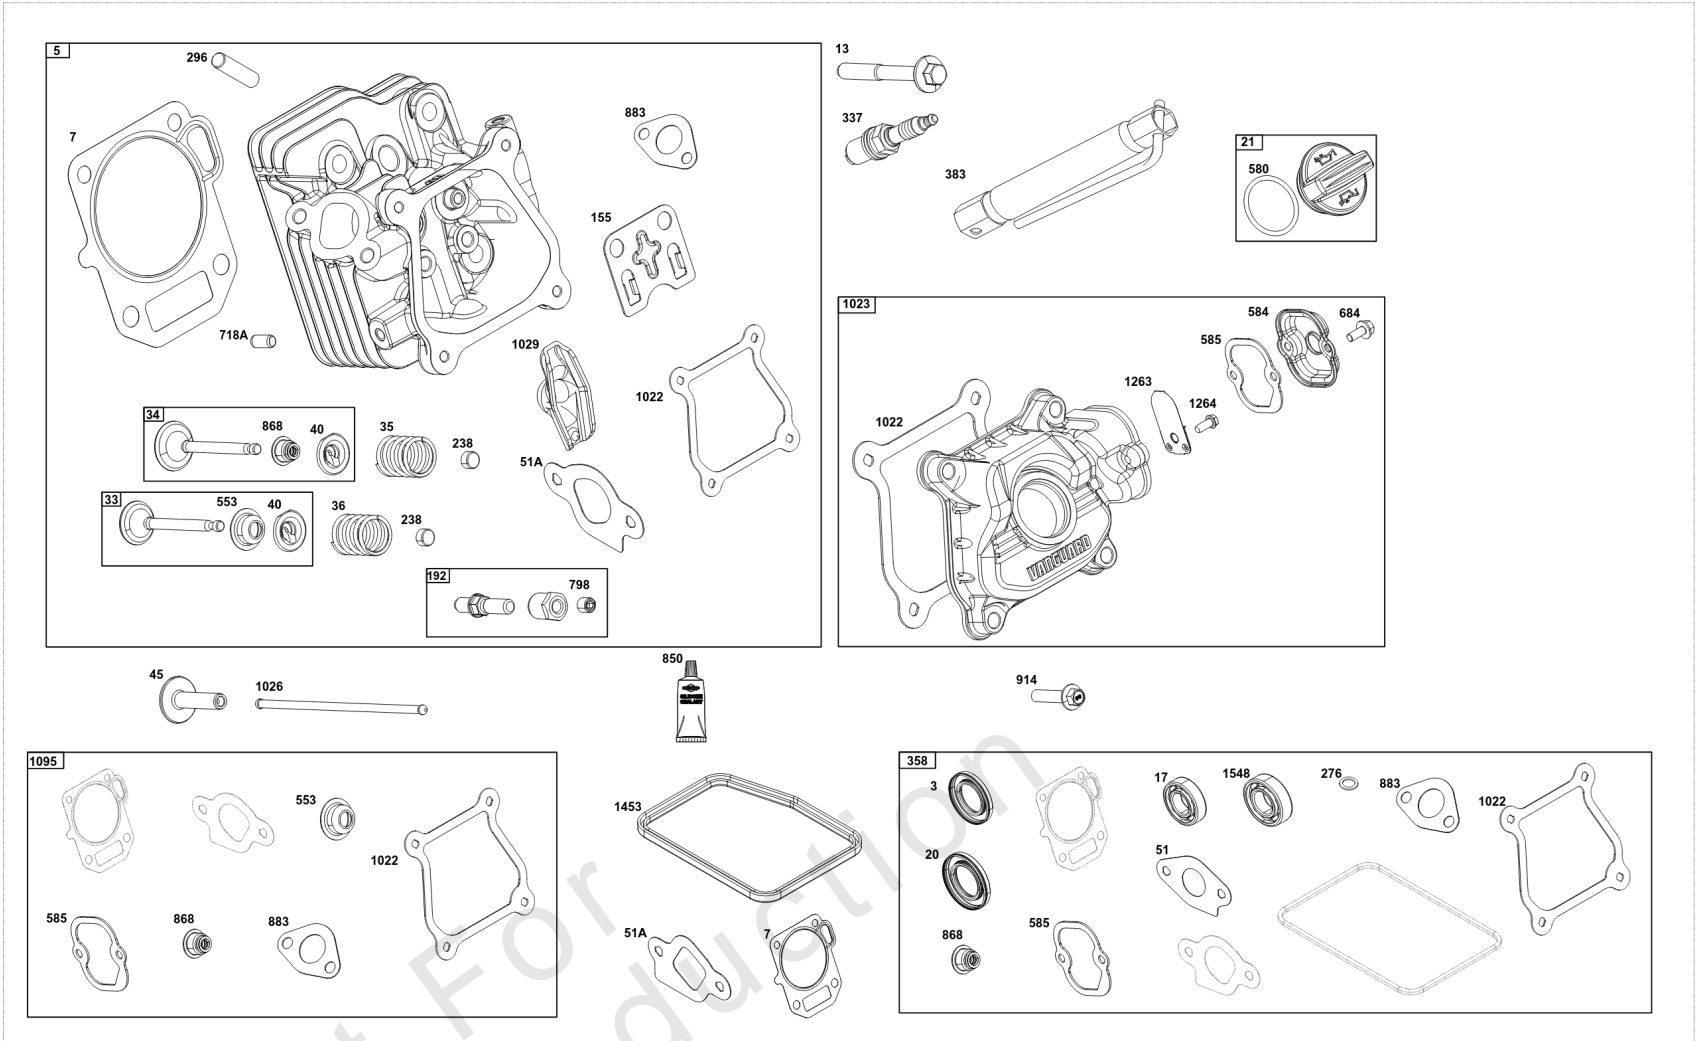

Cylinder Head Group

REF NO	PART NO	QTY	DESCRIPTION
3	-----	1	SEAL, Oil -(Part information located in Cylinder Group.)
5	84005288	1	HEAD, Cylinder
7	84005440	1	GASKET, Cylinder Head
13	597008	4	SCREW -(Cylinder Head)
17	-----	1	BEARING, Ball -(Part information located in Cylinder Group.)
20	-----	1	SEAL, Oil -(Part information located in Crankcase Cover/Sump Group.)
21	84006593	1	CAP, Oil Fill
33	84005287	1	VALVE, Exhaust
34	84005280	1	VALVE, Intake
35	597002	2	SPRING, Valve -(Intake)
36	597002	2	SPRING, Valve -(Exhaust)
40	590654	2	RETAINER, Valve
45	591449	2	TAPPET, Valve
51	596769	1	GASKET, Intake
51A	84005443	1	GASKET, Intake
155	592874	1	PLATE, Cylinder Head
192	597006	2	ADJUSTER, Rocker Arm
238	590649	2	CAP, Valve
276	-----	1	WASHER, Sealing -(Part information located in Carburetor Group.)
296	590631	2	STUD -(Muffler)
337	597383	1	PLUG, Spark
358	-----	1	GASKET SET, Engine -(Part information located in Cylinder Group.)
383	19576S	1	WRENCH, Spark Plug
553	597003	1	RETAINER, Valve Spring
580	809894	1	SEAL, O-Ring -(Oil Fill Cap)
584	597011	1	COVER, Breather Passage
585	597010	1	GASKET, Breather Passage
684	597012	2	SCREW -(Breather Passage Cover)
718A	590637	2	PIN, Locating
798	597000	2	SCREW -(Rocker Arm)
850	-----	1	SEALANT, Liquid -(Part information located in Crankcase Cover/Sump Group.)
868	597001	1	SEAL, Valve
883	-----	1	GASKET, Exhaust -(Part information located in Exhaust Group.)
914	597016	4	SCREW -(Rocker Cover)
1022	597015	1	GASKET, Rocker Cover
1023	597009	1	COVER, Rocker
1026	597017	2	ROD, Push
1029	596999	2	ARM, Rocker
1095	597140	1	GASKET SET, Valve -(Service Kits may include extra parts not specific to this engine.)
1263	697124	1	REED, Breather