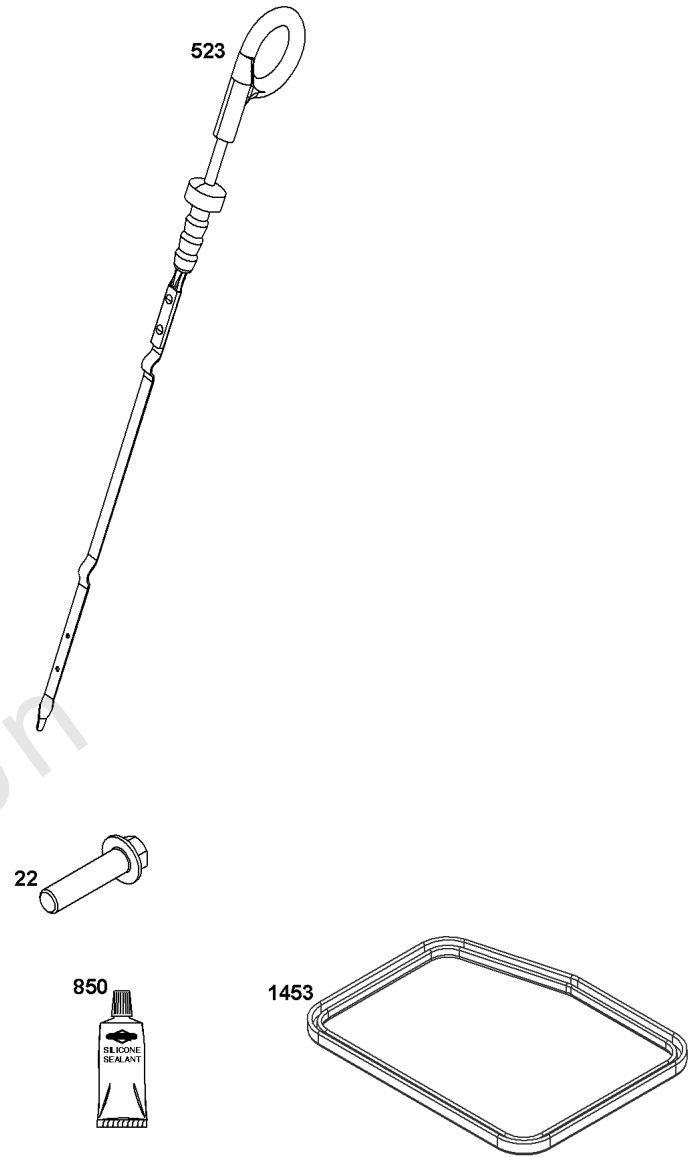

Not For
Reproduction

Controls Group

REF NO	PART NO	QTY	DESCRIPTION
188	590850	2	SCREW -(Control Bracket)
202	597032	1	LINK, Mechanical Governor
202A	597033	1	LINK, Mechanical Governor
209	597111	1	SPRING, Governor
211	691278	1	SPRING, Governor
222	84006188	1	BRACKET, Control
227	84003330	1	LEVER, Governor Control
232	597034	1	SPRING, Governor Link
265	691024	2	CLAMP, Casing
265	84004472	1	CLAMP, Casing
267	84004279	1	SCREW -(Casing Clamp)
281	84005296	1	PANEL, CONTROL
286	594949	1	MODULE, Oil Sensor
410	597024	1	LINK, Control
485	84004631	1	KNOB, Control
505	590641	1	NUT -(Governor Control Lever)
562	597121	1	BOLT -(Governor Control Lever)
621	84007989	1	SWITCH, Stop
629	597022	1	SPRING, Throttle Return
663	597460	1	SCREW -(Control Panel)
663A	84003635	6	SCREW -(Control Panel)
703	84008531	1	CLIP
1054	280275	1	TIE, Cable
1305	590703	1	SCREW -(Oil Sensor Module)
1515	590692	1	NUT -(Control Panel)
1568	84005188	2	RETAINER, Wire
1568	84005188	2	RETAINER, Wire
1571	597035	1	BRACKET, Governor Control
1572	597036	1	SCREW -(Governed Idle Spring Bracket)