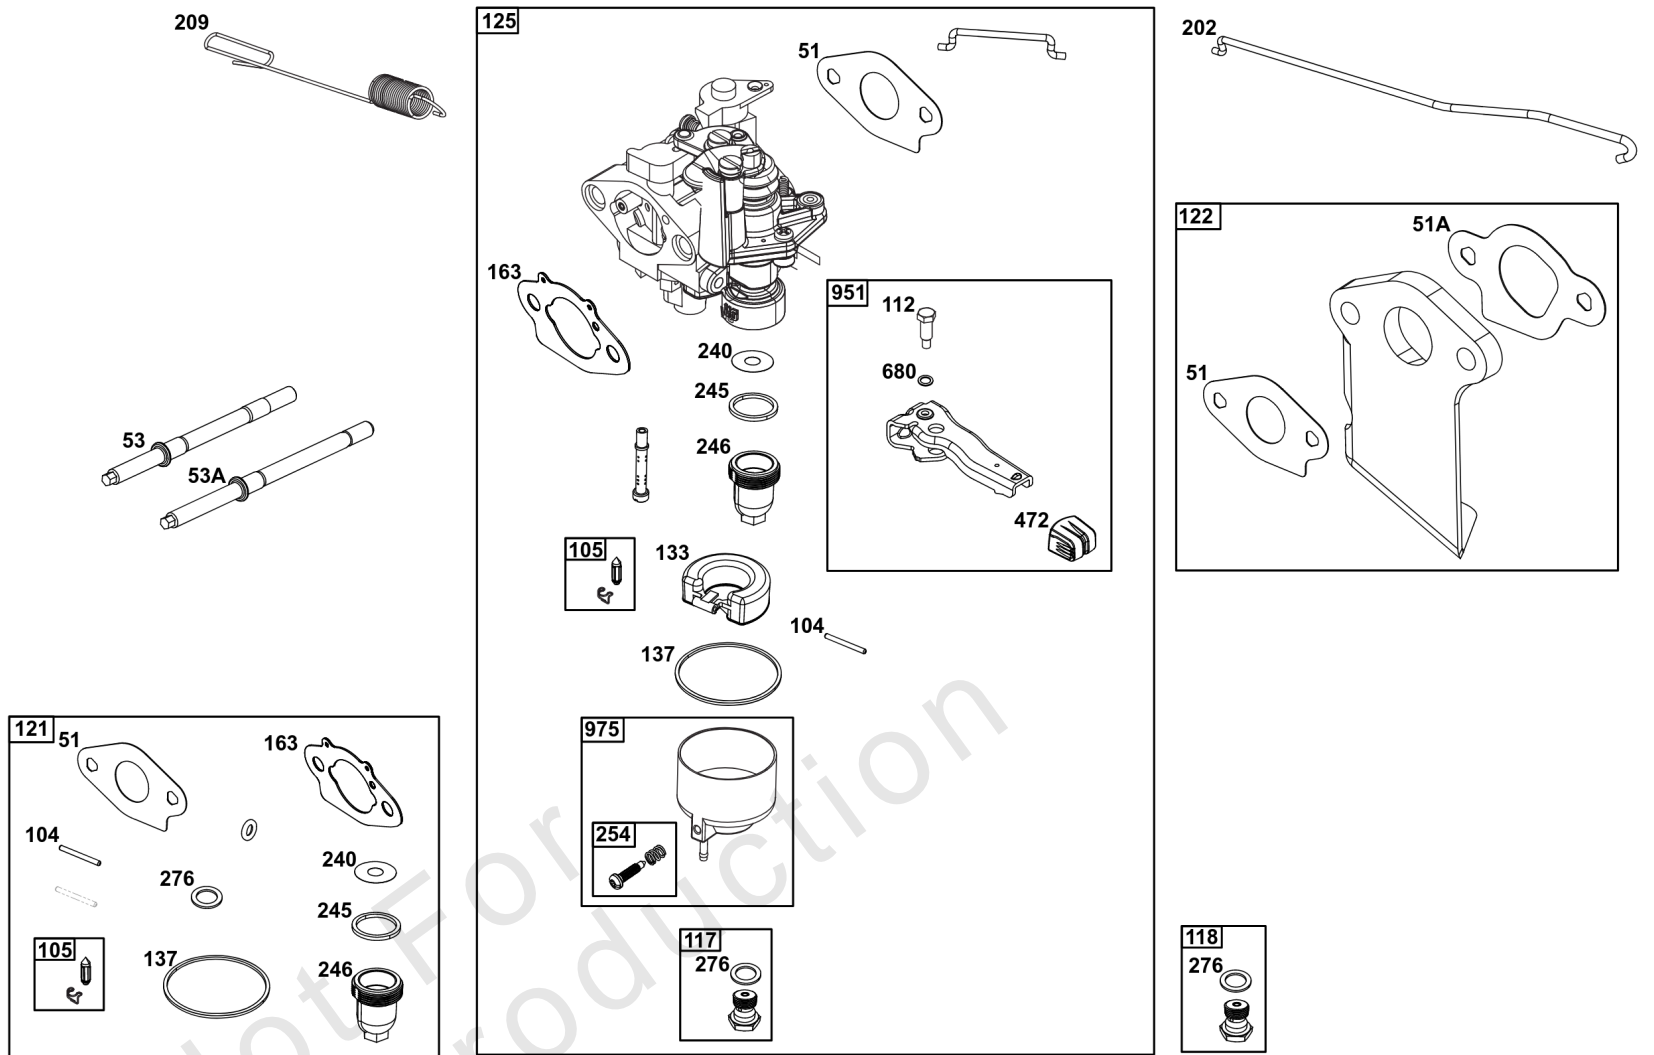

Carburetor Group

REF NO	PART NO	QTY	DESCRIPTION
51	-----	1	GASKET, Intake -(Part information located in Cylinder Head Group.)
51A	-----	1	GASKET, Intake -(Part information located in Cylinder Head Group.)
53	597052	1	STUD -(Carburetor) (Short)
53A	597051	1	STUD -(Carburetor) (Long)
104	597533	1	PIN, Float Hinge
105	797139	1	VALVE, Float Needle
112	84003640	1	SCREW -(Choke Lever)
117	597454	1	JET, Main -(Standard)
118	84004636	1	JET, MAIN -(High Altitude)
121	597138	1	KIT, Carburetor Overhaul -(Service Kits may include extra parts not specific to this engine.)
122	84005442	1	SPACER, Carburetor
125	84004632	1	CARBURETOR
133	597473	1	FLOAT, Carburetor
137	798932	1	GASKET, Float Bowl
163	-----	1	GASKET, Air Cleaner -(Part information located in Air Cleaner Group.)
202	-----	1	LINK, Mechanical Governor -(Part information located in Controls Group.)
209	-----	1	SPRING, Governor -(Part information located in Controls Group.)
240	597039	1	FILTER, Fuel
245	597735	1	GASKET, Fuel Bowl
246	597043	1	BOWL, Fuel Filter
254	595322	1	DRAIN, Carburetor Bowl
276	797632	1	WASHER, Sealing
472	84002963	1	KNOB, Control
680	84005074	1	WASHER -(Choke Lever)
951	597044	1	LEVER, Choke
975	597049	1	BOWL, Float