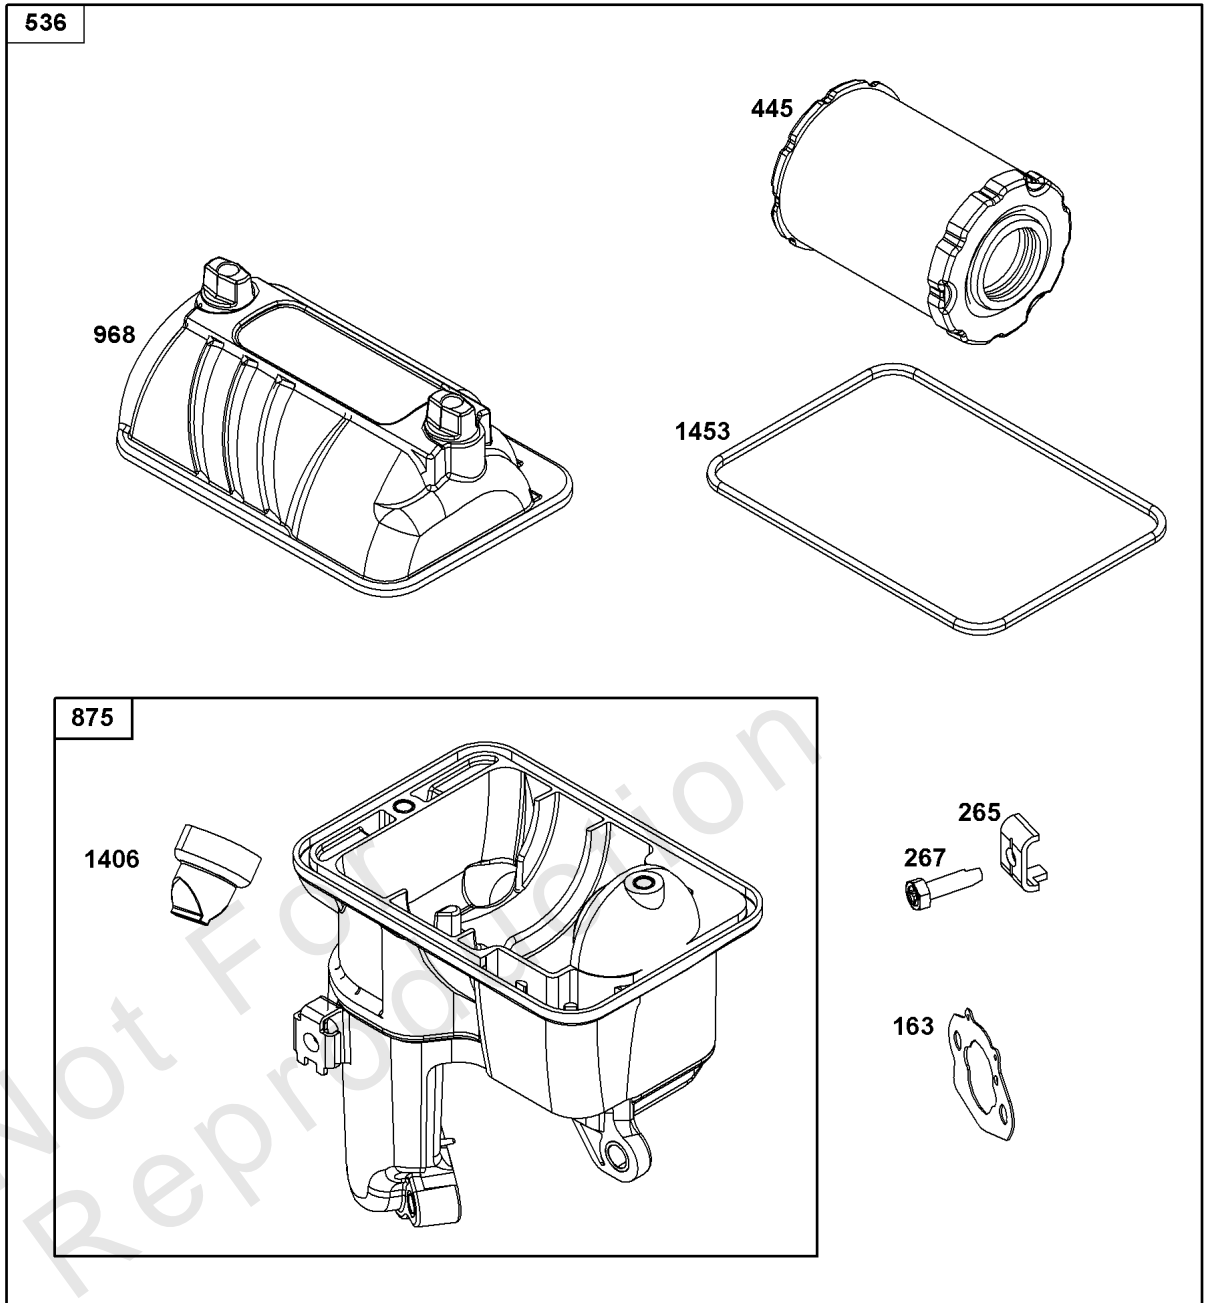

Not For
Reproduction

Air Cleaner Group

REF NO	PART NO	QTY	DESCRIPTION
11	597013	1	TUBE, Breather
163	596768	1	GASKET, Air Cleaner
185	590692	3	NUT -(Air Cleaner Base)
265	-----	1	CLAMP, Casing -(Part information located in Controls Group.)
267	-----	1	SCREW -(Part information located in Controls Group.)
445	84002309	1	FILTER, A/C Cartridge
536	84005299	1	CLEANER, AIR
875	84005297	1	BASE, Air Cleaner
968	84005353	1	COVER, Air Cleaner
1406	597065	1	VALVE, Debris
1453	84005298	1	SEAL, Air Cleaner Cover

Not For
Reproduction

Controls Group

REF NO	PART NO	QTY	DESCRIPTION
188	590850	2	SCREW -(Control Bracket)
202	597032	1	LINK, Mechanical Governor
202A	597033	1	LINK, Mechanical Governor
209	597111	1	SPRING, Governor
211	691278	1	SPRING, Governor
222	84006188	1	BRACKET, Control
227	84003330	1	LEVER, Governor Control
232	597034	1	SPRING, Governor Link
265	691024	2	CLAMP, Casing
265	84004472	1	CLAMP, Casing
267	84004279	1	SCREW -(Casing Clamp)
281	84005296	1	PANEL, CONTROL
286	594949	1	MODULE, Oil Sensor
410	597024	1	LINK, Control
485	84004631	1	KNOB, Control
505	590641	1	NUT -(Governor Control Lever)
562	597121	1	BOLT -(Governor Control Lever)
621	84007989	1	SWITCH, Stop
629	597022	1	SPRING, Throttle Return
663	597460	1	SCREW -(Control Panel)
663A	84003635	6	SCREW -(Control Panel)
703	84008531	1	CLIP
1054	280275	1	TIE, Cable
1305	590703	1	SCREW -(Oil Sensor Module)
1515	590692	1	NUT -(Control Panel)
1568	84005188	2	RETAINER, Wire
1568	84005188	2	RETAINER, Wire
1571	597035	1	BRACKET, Governor Control
1572	597036	1	SCREW -(Governed Idle Spring Bracket)