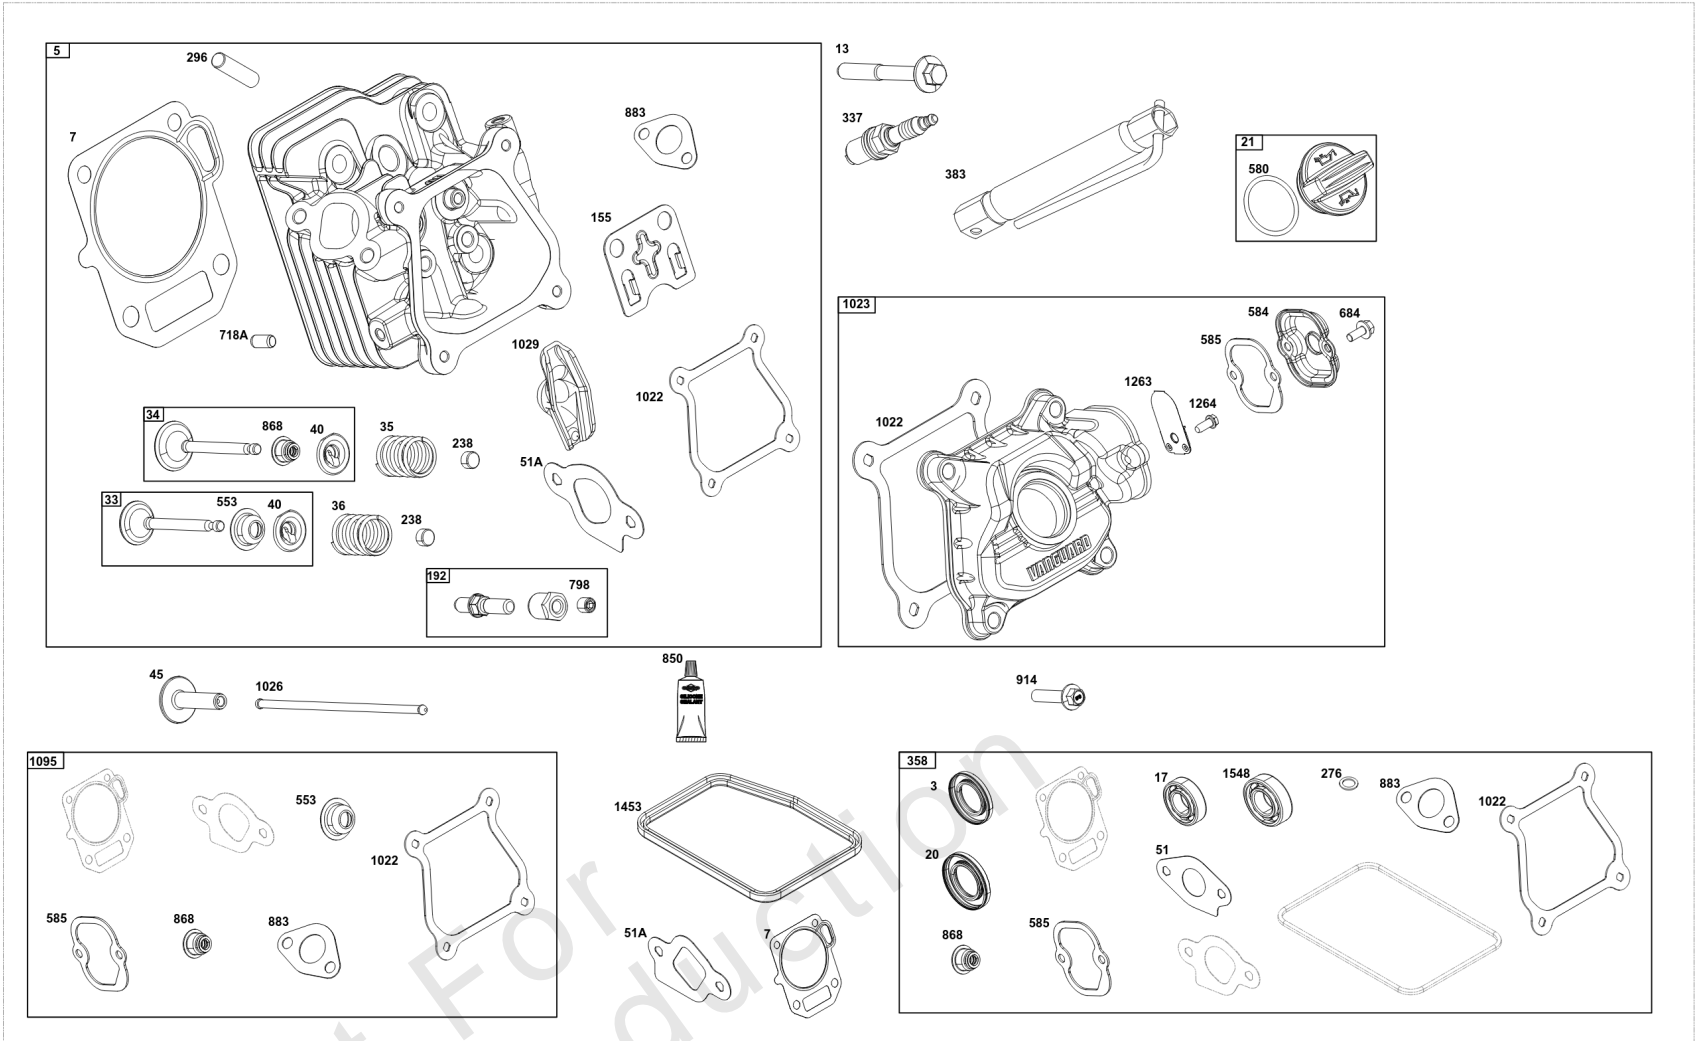

Cylinder Group

REF NO	PART NO	QTY	DESCRIPTION
1	84005446	1	CYLINDER ASSEMBLY
3	84002132	1	SEAL, Oil -(Magneto Side)
7	-----	1	GASKET, Cylinder Head -(Part information located in Cylinder Head Group.)
15	590678	2	PLUG, Oil Drain
17	596990	1	BEARING, Ball -(Cylinder)
20	-----	1	SEAL, Oil -(Part information located in Crankcase Cover/Sump and Lubrication Group.)
51	-----	1	GASKET, Intake -(Part information located in Cylinder Head Group.)
51A	-----	1	GASKET, Intake -(Part information located in Cylinder Head Group.)
219	597038	1	GEAR, Governor
276	-----	1	WASHER, Sealing -(Part information located in Carburetor Group.)
306	84007614	1	SHIELD, Cylinder
306A	597076	1	SHIELD, Cylinder
307	590850	1	SCREW -(Cylinder Shield)
307A	590683	2	SCREW -(Cylinder Shield)
358	597139	1	GASKET SET, Engine -(Service Kits may include extra parts not specific to this engine.)
404	597030	1	WASHER -(Governor Crank)
585	-----	1	GASKET, Breather Passage -(Part information located in Cylinder Head Group.)
615	597031	1	RETAINER, Governor Shaft
616	597029	1	CRANK, Governor
718	590713	2	PIN, Locating
799	590703	2	SCREW -(Oil Sensor)
850	-----	1	SEALANT, Liquid -(Part information located in Crankcase Cover/Sump and Lubrication Group.)
868	-----	1	SEAL, Valve -(Part information located in Cylinder Head Group.)
883	-----	1	GASKET, Exhaust -(Part information located in Exhaust Group.)
1022	-----	1	GASKET, Rocker Cover -(Part information located in Cylinder Head Group.)
1052	84004948	1	SENSOR, Oil
1453	-----	1	SEAL, Air Cleaner Cover -(Part information located in Air Cleaner Group.)
1548	-----	1	BEARING, Ball -(Part information located in Crankcase Cover/Sump and Lubrication Group.)