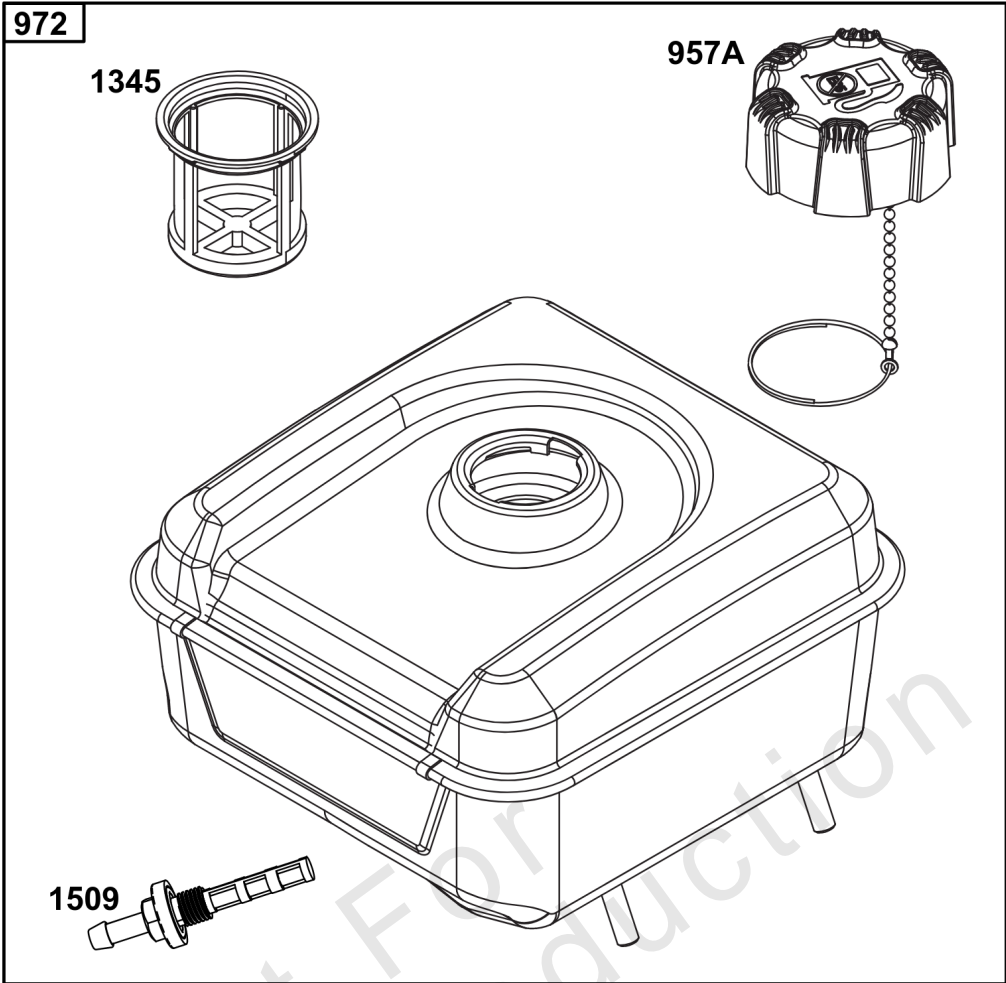

Fuel Supply Group

REF NO	PART NO	QTY	DESCRIPTION
187	597058	1	LINE, Fuel
190	591476	1	SCREW -(Fuel Tank)
601	791850	2	CLAMP, Hose
705	707919	2	NUT -(Fuel Tank)
957A	596765	1	CAP, Fuel Tank
972	84004779	1	TANK, FUEL
1345	792917	1	FILTER, Filler Neck
1509	797346	1	OUTLET, Tank

Not For Reproduction