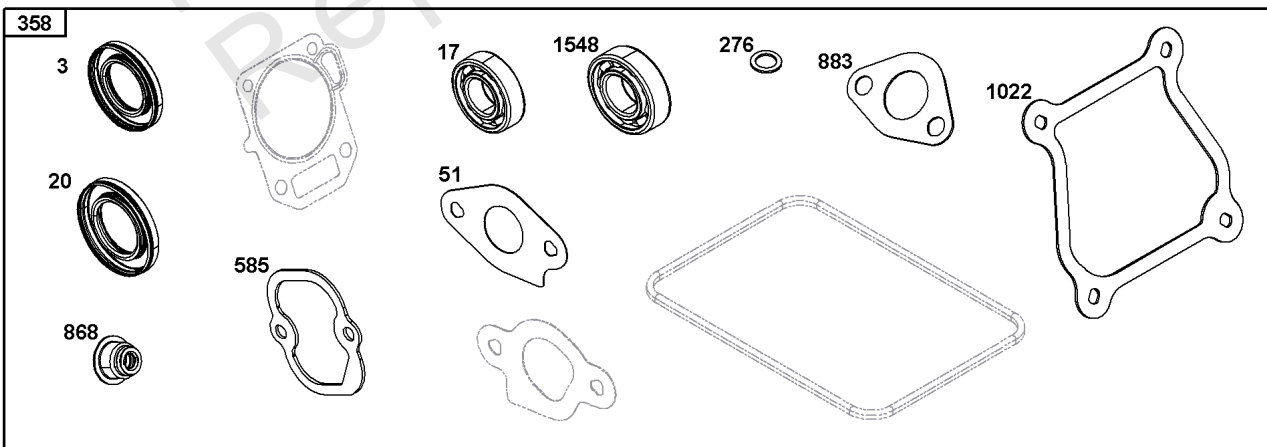

Not For
Reproduction

Controls Group

REF NO	PART NO	QTY	DESCRIPTION
188	590850	2	SCREW -(Control Bracket)
202	597032	1	LINK, Mechanical Governor
202A	597033	1	LINK, Mechanical Governor
209	597111	1	SPRING, Governor
211	691278	1	SPRING, Governor
222	84006188	1	BRACKET, Control
227	84003330	1	LEVER, Governor Control
232	597034	1	SPRING, Governor Link
265	691024	2	CLAMP, Casing
265	84004472	1	CLAMP, Casing
267	84004279	1	SCREW -(Casing Clamp)
281	84005296	1	PANEL, CONTROL
286	594949	1	MODULE, Oil Sensor
410	597024	1	LINK, Control
485	84004631	1	KNOB, Control
505	590641	1	NUT -(Governor Control Lever)
562	597121	1	BOLT -(Governor Control Lever)
621	84007989	1	SWITCH, Stop
629	597022	1	SPRING, Throttle Return
663	597460	1	SCREW -(Control Panel)
663A	84003635	6	SCREW -(Control Panel)
703	84008531	1	CLIP
1054	280275	1	TIE, Cable
1305	590703	1	SCREW -(Oil Sensor Module)
1515	590692	1	NUT -(Control Panel)
1568	84005188	2	RETAINER, Wire
1568	84005188	2	RETAINER, Wire
1571	597035	1	BRACKET, Governor Control
1572	597036	1	SCREW -(Governed Idle Spring Bracket)