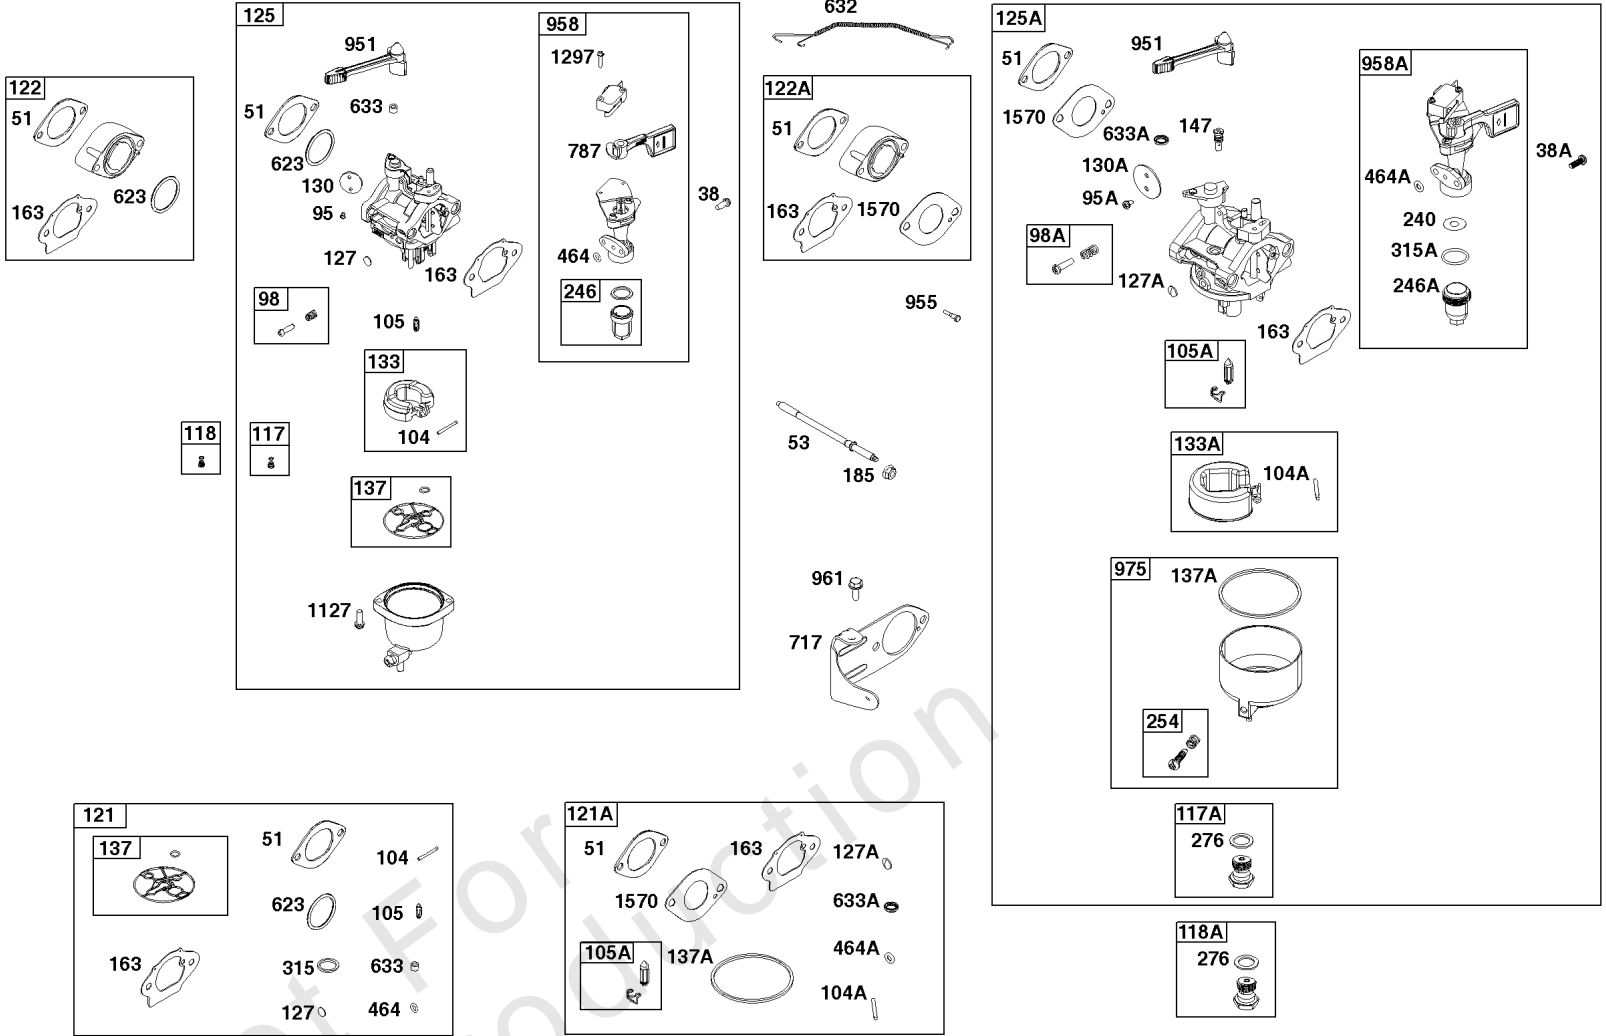

Carburetor Group

REF NO	PART NO	QTY	DESCRIPTION
38	698557	2	SCREW -(Fuel Shut Off Valve) -Used Before Code Date 18112600
38A	595328	2	SCREW -(Fuel Shut Off Valve) -Used After Code Date 18112500
51	-----	1	GASKET, Intake -(Part information located in Cylinder Head Group.)
53	798988	2	STUD -(Carburetor)
95	690718	2	SCREW -(Throttle Valve) -Used Before Code Date 18112600
95A	797161	2	SCREW -(Throttle Valve) -Used After Code Date 18112500
98	695408	1	KIT, Idle Speed -Used Before Code Date 18112600
98A	847139	1	KIT, Idle Speed -Used After Code Date 18112500
104	694918	1	PIN, Float Hinge -Used Before Code Date 18112600
104A	597533	1	PIN, Float Hinge -Used After Code Date 18112500
105	696136	1	VALVE, Float Needle -Used Before Code Date 18112600
105A	84004840	1	VALVE, Float Needle -Used After Code Date 18112500
117	698788	1	JET, Main -(Standard) -Used Before Code Date 18112600
117A	84004489	1	JET, Main -(Standard) -Used After Code Date 18112500
118	799134	1	JET, Main -(High Altitude) -Used Before Code Date 18112600
118A	84004744	1	JET, Main -(High Altitude) -Used After Code Date 18112500
121	799722	1	KIT, Carburetor Overhaul -(Service Kits may include extra parts not specific to this engine.) -Used Before Code Date 18112600
121A	84004975	1	KIT, Carburetor Overhaul -(Service Kits may include extra parts not specific to this engine.) -Used After Code Date 18112500
122	799766	1	SPACER, Carburetor -Used Before Code Date 18112600
122A	84004776	1	SPACER, Carburetor -Used After Code Date 17112000
125	799060	1	CARBURETOR -Used Before Code Date 18112600
125A	84003204	1	CARBURETOR -Used After Code Date 18112500
127	690727	1	PLUG, Welch -Used Before Code Date 18112600
127A	84004841	1	PLUG, Welch -Used After Code Date 18112500
130	696139	1	VALVE, Throttle -Used Before Code Date 18112600
130A	84004397	1	VALVE, Throttle -Used After Code Date 18112500