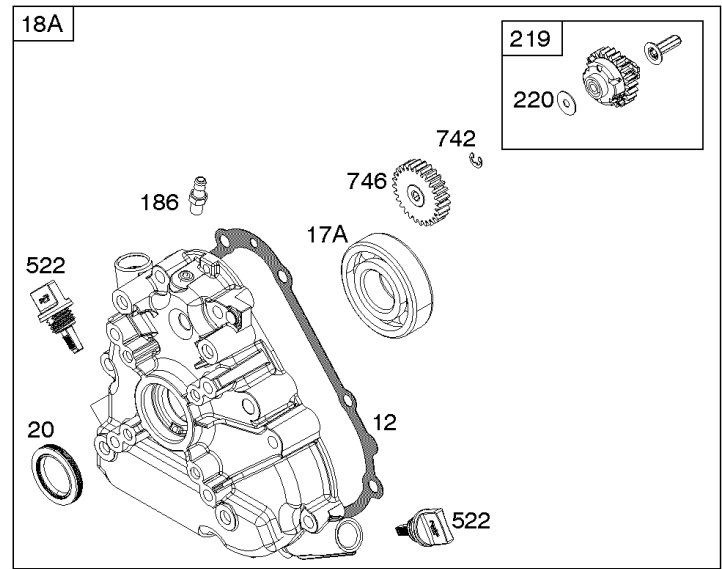

Crankcase Cover, Gear Reduction

Mfg. No: 19L232-0315-F1

Not For Reproduction

Crankcase Cover, Gear Reduction

REF NO	PART NO	QTY	DESCRIPTION
12	798807		GASKET, Crankcase
15A	691682		PLUG-OIL DRAIN
17A	798995		BEARING, Ball
18	799084		COVER, Crankcase
20	798991		SEAL, Oil -(PTO Side)
22	798955		SCREW -(Crankcase Cover/Sump)
79A	794816		CASE, Gear Reduction
80A	793588		GASKET, Gear Case
82A	594700		SCREW -(Gear Reduction Case)
83	690387		SHAFT, Auxiliary Drive
84	691121		PLUG-BREATHER
85	794820		SCREW -(Gear Cover)
86A	793591		COVER, Gear
87	391086S		SEAL, Oil
88A	793589		GASKET, Gear Cover/Housing
170	794833		STUD -(Crankcase Cover/Sump)
186	691764		CONNECTOR-HOSE -(Pulse Line)
219	693578		GEAR, Governor
220	691724		WASHER -(Governor Gear)
272	691168		LOCK, Screw Head
277	794842		WASHER -(Gear Case To Gear Reduction)
364A	699947		TERMINAL, Oil Plug
415	691363		PLUG
415B	794903		PLUG
522	798503		PLUG, Dipstick/Fill
742	692564		RETAINER, E Ring
746	694679		GEAR, Idler
1194	691876		SEAL, O-Ring -(Plug)