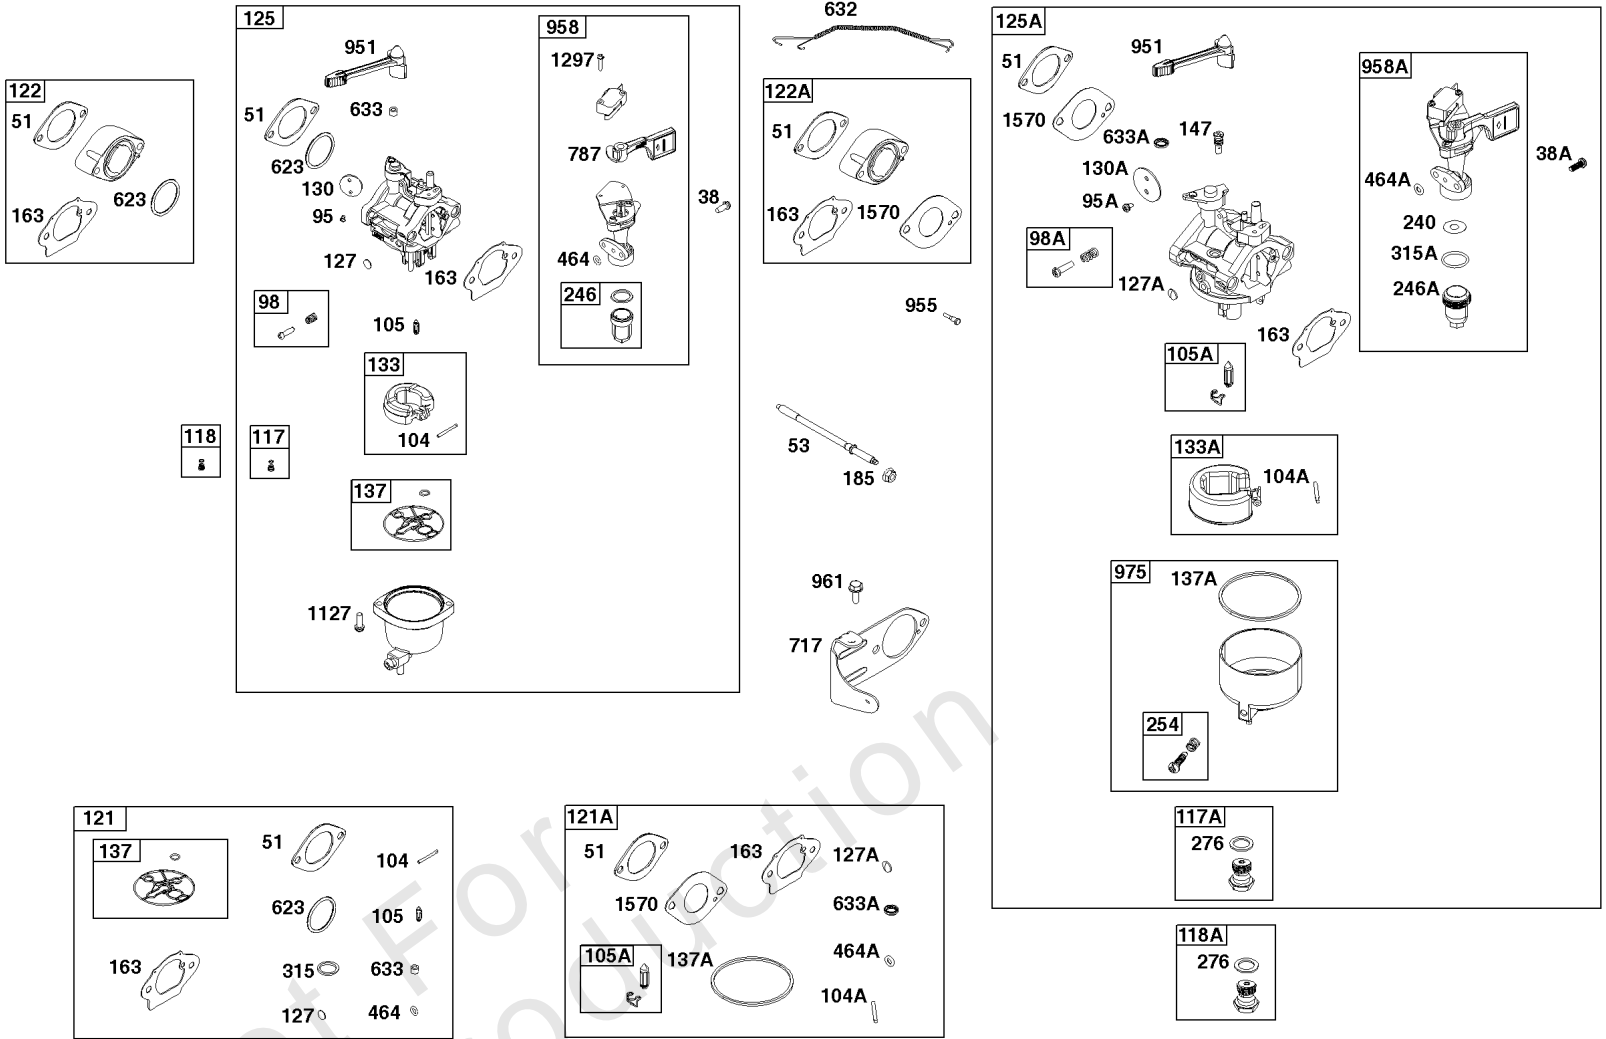

Camshaft, Crankshaft, Cylinder, Piston/Rings/Connecting Rod, Warning Label

Mfg. No: 19L232-0315-F1

- 1036 EMISSIONS LABEL
- 1319 WARNING LABEL
- 1319A WARNING LABEL

Camshaft, Crankshaft, Cylinder, Piston/Rings/Connecting Rod, Warning Label

REF NO	PART NO	QTY	DESCRIPTION
1	799046		CYLINDER ASSEMBLY
3	798991		SEAL, Oil -(Magneto Side)
15	691686		PLUG-OIL DRAIN
16A	796958		CRANKSHAFT
17	798993		BEARING, Ball
24	222698S		KEY, Flywheel
25	792117		PISTON ASSEMBLY -(Standard)
25	792144		PISTON ASSEMBLY -(.020 Oversize)
26	792073		SET, Ring -(.020" Oversize)
26	792026		SET, Ring -(Standard)
27	690975		LOCK, Piston Pin
28	696581		PIN, Piston -(Standard)
29	694691		ROD, Connecting
30	694692		DIPPER, Connecting Rod
32	690976		SCREW -(Connecting Rod)
45	690977		TAPPET, Valve
46	795697		CAMSHAFT
306	798992		SHIELD, Cylinder
307	794822		SCREW -(Cylinder Shield)
309	695479		MOTOR, Starter
357	590960		KEY, Drive Pulley
357	591054		KEY, Drive Pulley
377	690979		KEY, Woodruff -Used After Code Date 11103100
377	798972		KEY, Woodruff -Used Before Code Date 11110100
529	791822		GROMMET
552	694674		BUSHING, Governor Crank
718	690959		PIN, Locating -(Cylinder Head)
718A	695178		PIN, Locating -(Head)
741	691288		GEAR, Timing
1026	592673		ROD, Push
1036	-----		LABEL, Emissions -(Available From A Briggs & Stratton Authorized Dealer)
1319	794467		LABEL, Warning
1319A	797669		LABEL, Warning

Carburetor Group

REF NO	PART NO	QTY	DESCRIPTION
1127	695407	2	SCREW -(Float Bowl to Carburetor Body) -Used Before Code Date 18112600
1297	798637	2	SCREW -Used Before Code Date 18112600
1570	84005011	1	GASKET, Spacer -Used After Code Date 17112000