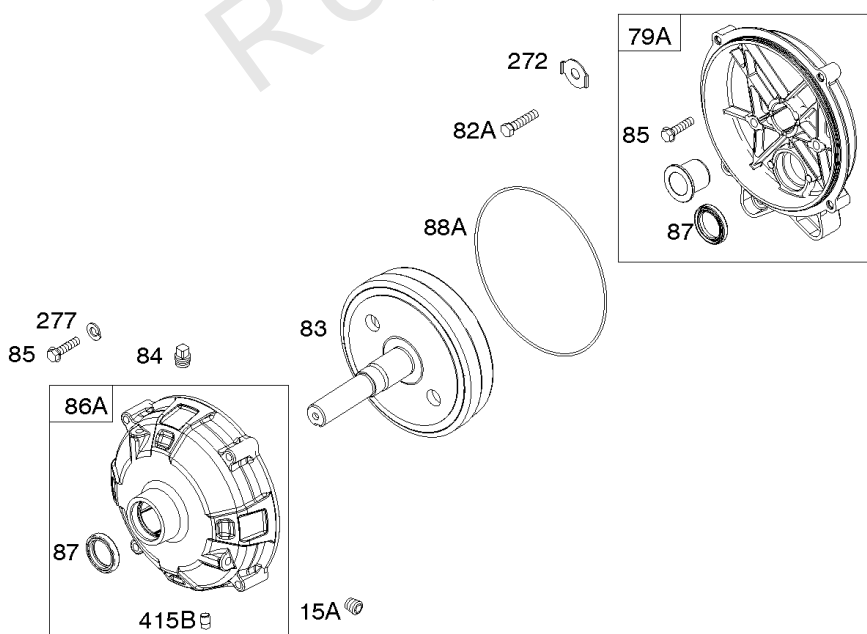

Crankcase Cover, Gear Reduction

Mfg. No: 19L232-0315-F1

Not For Reproduction

Crankcase Cover, Gear Reduction

REF NO	PART NO	QTY	DESCRIPTION
12	798807		GASKET, Crankcase
15A	691682		PLUG-OIL DRAIN
17A	798995		BEARING, Ball
18	799084		COVER, Crankcase
20	798991		SEAL, Oil -(PTO Side)
22	798955		SCREW -(Crankcase Cover/Sump)
79A	794816		CASE, Gear Reduction
80A	793588		GASKET, Gear Case
82A	594700		SCREW -(Gear Reduction Case)
83	690387		SHAFT, Auxiliary Drive
84	691121		PLUG-BREATHER
85	794820		SCREW -(Gear Cover)
86A	793591		COVER, Gear
87	391086S		SEAL, Oil
88A	793589		GASKET, Gear Cover/Housing
170	794833		STUD -(Crankcase Cover/Sump)
186	691764		CONNECTOR-HOSE -(Pulse Line)
219	693578		GEAR, Governor
220	691724		WASHER -(Governor Gear)
272	691168		LOCK, Screw Head
277	794842		WASHER -(Gear Case To Gear Reduction)
364A	699947		TERMINAL, Oil Plug
415	691363		PLUG
415B	794903		PLUG
522	798503		PLUG, Dipstick/Fill
742	692564		RETAINER, E Ring
746	694679		GEAR, Idler
1194	691876		SEAL, O-Ring -(Plug)