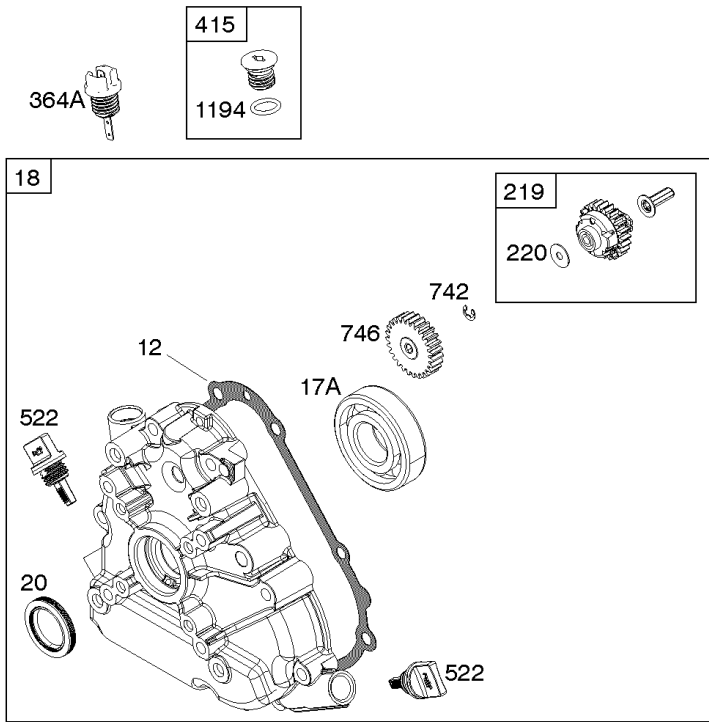

Crankcase Cover, Gear Reduction

Mfg. No: 19L232-0315-F1

Not For Reproduction

Crankcase Cover, Gear Reduction

REF NO	PART NO	QTY	DESCRIPTION
12	798807		GASKET, Crankcase
15A	691682		PLUG-OIL DRAIN
17A	798995		BEARING, Ball
18	799084		COVER, Crankcase
20	798991		SEAL, Oil -(PTO Side)
22	798955		SCREW -(Crankcase Cover/Sump)
79A	794816		CASE, Gear Reduction
80A	793588		GASKET, Gear Case
82A	594700		SCREW -(Gear Reduction Case)
83	690387		SHAFT, Auxiliary Drive
84	691121		PLUG-BREATHER
85	794820		SCREW -(Gear Cover)
86A	793591		COVER, Gear
87	391086S		SEAL, Oil
88A	793589		GASKET, Gear Cover/Housing
170	794833		STUD -(Crankcase Cover/Sump)
186	691764		CONNECTOR-HOSE -(Pulse Line)
219	693578		GEAR, Governor
220	691724		WASHER -(Governor Gear)
272	691168		LOCK, Screw Head
277	794842		WASHER -(Gear Case To Gear Reduction)
364A	699947		TERMINAL, Oil Plug
415	691363		PLUG
415B	794903		PLUG
522	798503		PLUG, Dipstick/Fill
742	692564		RETAINER, E Ring
746	694679		GEAR, Idler
1194	691876		SEAL, O-Ring -(Plug)