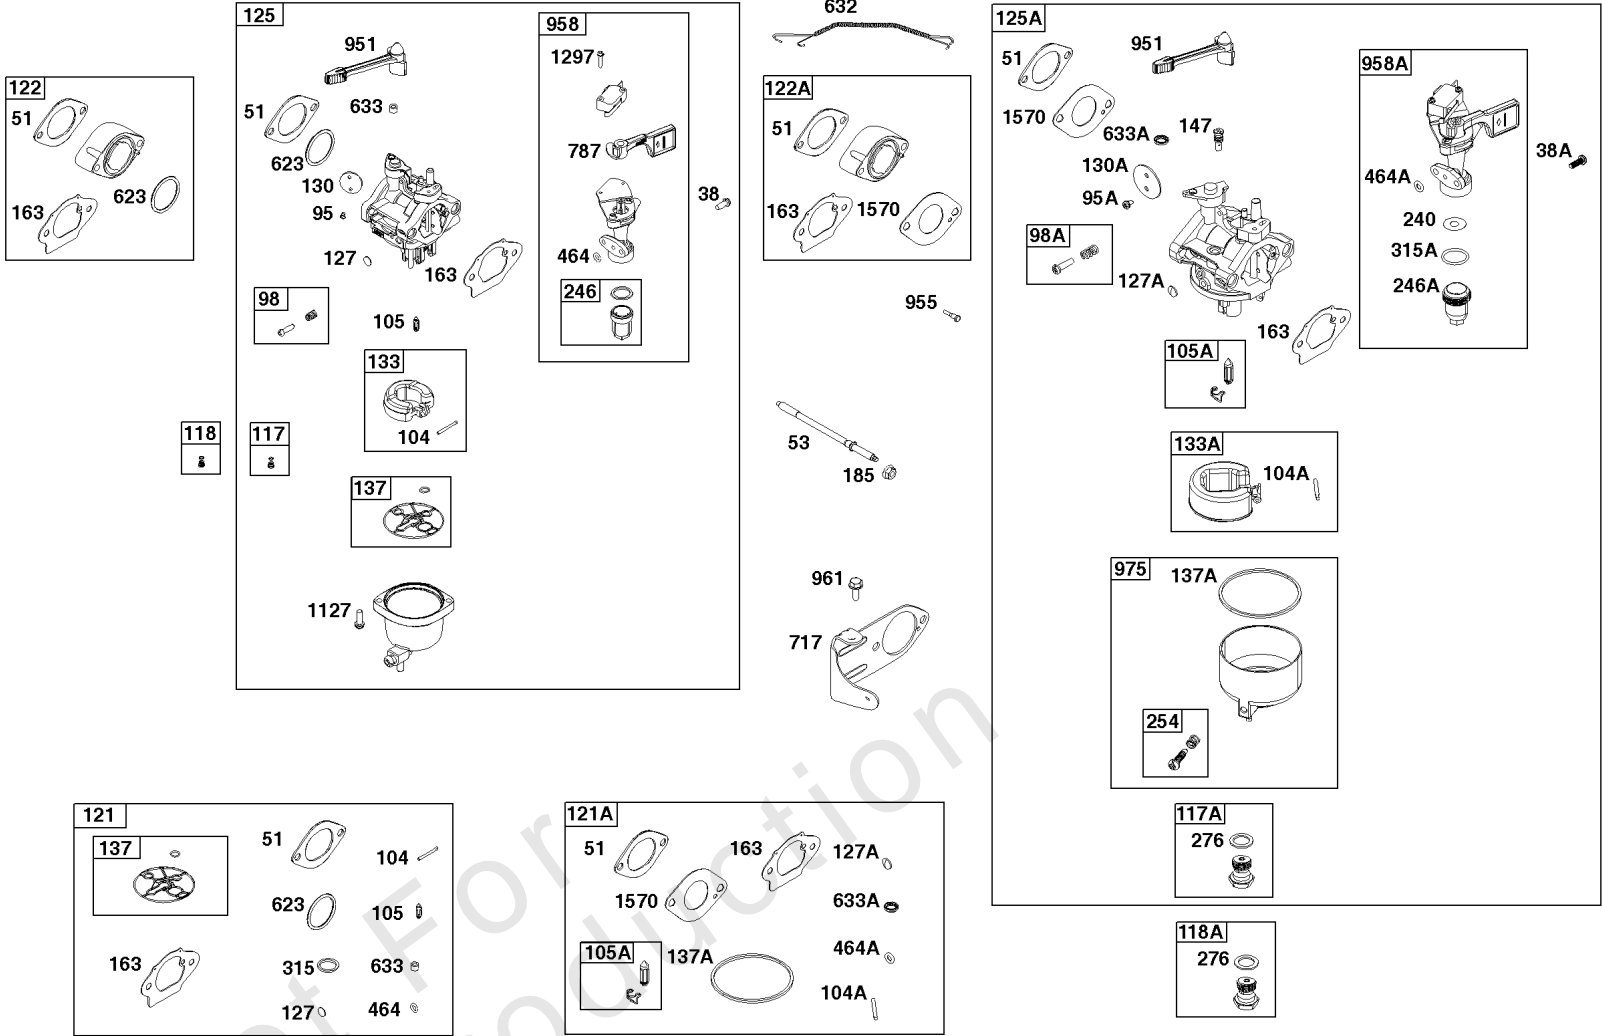

Camshaft, Crankshaft, Cylinder, Piston/Rings/Connecting Rod, Warning Label

Mfg. No: 19L232-0315-F1

- 1036 EMISSIONS LABEL
- 1319 WARNING LABEL
- 1319A WARNING LABEL

Camshaft, Crankshaft, Cylinder, Piston/Rings/Connecting Rod, Warning Label

REF NO	PART NO	QTY	DESCRIPTION
1	799046		CYLINDER ASSEMBLY
3	798991		SEAL, Oil -(Magneto Side)
15	691686		PLUG-OIL DRAIN
16A	796958		CRANKSHAFT
17	798993		BEARING, Ball
24	222698S		KEY, Flywheel
25	792117		PISTON ASSEMBLY -(Standard)
25	792144		PISTON ASSEMBLY -(.020 Oversize)
26	792073		SET, Ring -(.020" Oversize)
26	792026		SET, Ring -(Standard)
27	690975		LOCK, Piston Pin
28	696581		PIN, Piston -(Standard)
29	694691		ROD, Connecting
30	694692		DIPPER, Connecting Rod
32	690976		SCREW -(Connecting Rod)
45	690977		TAPPET, Valve
46	795697		CAMSHAFT
306	798992		SHIELD, Cylinder
307	794822		SCREW -(Cylinder Shield)
309	695479		MOTOR, Starter
357	590960		KEY, Drive Pulley
357	591054		KEY, Drive Pulley
377	690979		KEY, Woodruff -Used After Code Date 11103100
377	798972		KEY, Woodruff -Used Before Code Date 11110100
529	791822		GROMMET
552	694674		BUSHING, Governor Crank
718	690959		PIN, Locating -(Cylinder Head)
718A	695178		PIN, Locating -(Head)
741	691288		GEAR, Timing
1026	592673		ROD, Push
1036	-----		LABEL, Emissions -(Available From A Briggs & Stratton Authorized Dealer)
1319	794467		LABEL, Warning
1319A	797669		LABEL, Warning

Carburetor Group

REF NO	PART NO	QTY	DESCRIPTION
1127	695407	2	SCREW -(Float Bowl to Carburetor Body) -Used Before Code Date 18112600
1297	798637	2	SCREW -Used Before Code Date 18112600
1570	84005011	1	GASKET, Spacer -Used After Code Date 17112000