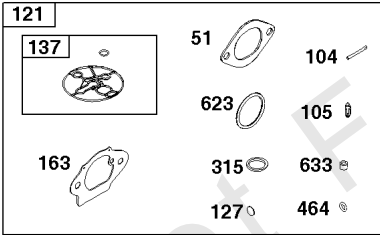

Camshaft, Crankshaft, Cylinder, Piston/Rings/Connecting Rod, Warning Label

REF NO	PART NO	QTY	DESCRIPTION
1	799046		CYLINDER ASSEMBLY
3	798991		SEAL, Oil -(Magneto Side)
15	691686		PLUG-OIL DRAIN
16A	796958		CRANKSHAFT
17	798993		BEARING, Ball
24	222698S		KEY, Flywheel
25	792117		PISTON ASSEMBLY -(Standard)
25	792144		PISTON ASSEMBLY -(.020 Oversize)
26	792073		SET, Ring -(.020" Oversize)
26	792026		SET, Ring -(Standard)
27	690975		LOCK, Piston Pin
28	696581		PIN, Piston -(Standard)
29	694691		ROD, Connecting
30	694692		DIPPER, Connecting Rod
32	690976		SCREW -(Connecting Rod)
45	690977		TAPPET, Valve
46	795697		CAMSHAFT
306	798992		SHIELD, Cylinder
307	794822		SCREW -(Cylinder Shield)
309	695479		MOTOR, Starter
357	590960		KEY, Drive Pulley
357	591054		KEY, Drive Pulley
377	690979		KEY, Woodruff -Used After Code Date 11103100
377	798972		KEY, Woodruff -Used Before Code Date 11110100
529	791822		GROMMET
552	694674		BUSHING, Governor Crank
718	690959		PIN, Locating -(Cylinder Head)
718A	695178		PIN, Locating -(Head)
741	691288		GEAR, Timing
1026	592673		ROD, Push
1036	-----		LABEL, Emissions -(Available From A Briggs & Stratton Authorized Dealer)
1319	794467		LABEL, Warning
1319A	797669		LABEL, Warning