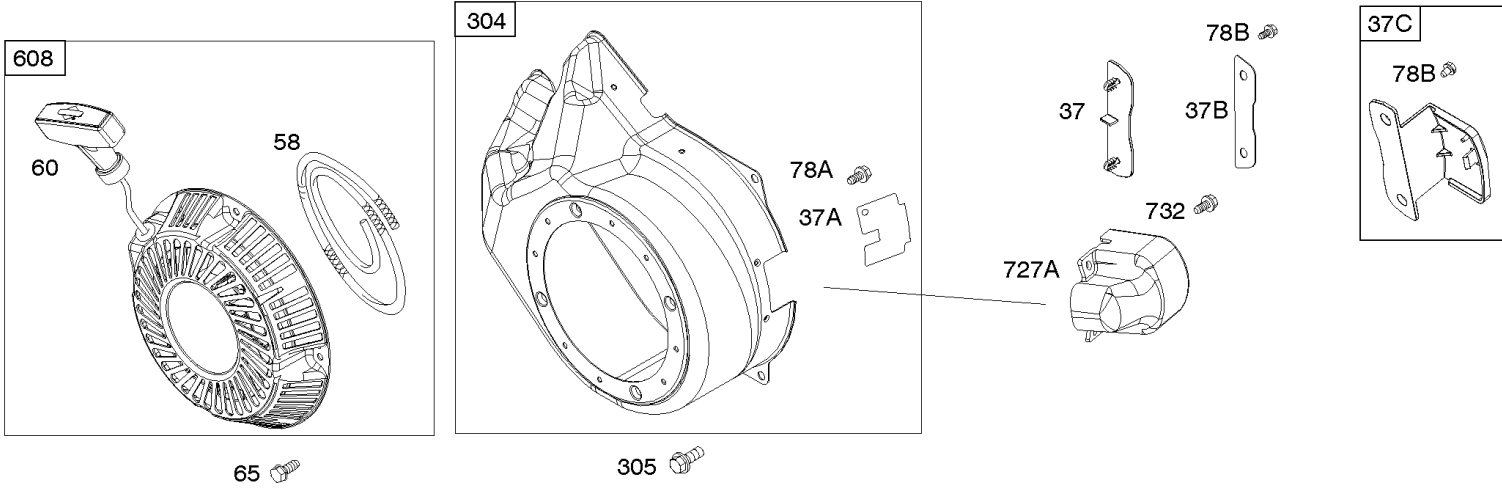

Blower Housing/Shrouds, Flywheel, Rewind Starter

Mfg. No: 19L232-0315-F1

Not For
Reproduction

Blower Housing/Shrouds, Flywheel, Rewind Starter

REF NO	PART NO	QTY	DESCRIPTION
23	794814		FLYWHEEL
37	795715		GUARD, Flywheel -(Snap-on)
37A	699047		GUARD, Flywheel -Used Before Code Date 12080600
37B	790730		GUARD, Flywheel -Used Before Code Date 12080600
37C	591544		GUARD, Flywheel -Used After Code Date 12080500
58	66574		ROPE, Starter -(Cut To Required Length)
60	490652		GRIP-STARTER ROPE
65	699228		SCREW -(Rewind Starter)
78A	699205		SCREW -(Flywheel Guard)
78B	795026		SCREW -(Flywheel Guard)
304	798994		HOUSING, Blower
305	699481		SCREW -(Blower Housing)
332	794824		NUT -(Flywheel)
363	19203		PULLER, Flywheel
455	794867		CUP, Flywheel
608	798825		STARTER, Rewind
727A	697465		COVER, Starter Drive
732	699200		SCREW -(Starter Drive Cover)
1005	794815		FAN, Flywheel
1070	794821		SCREW -(Flywheel Fan)