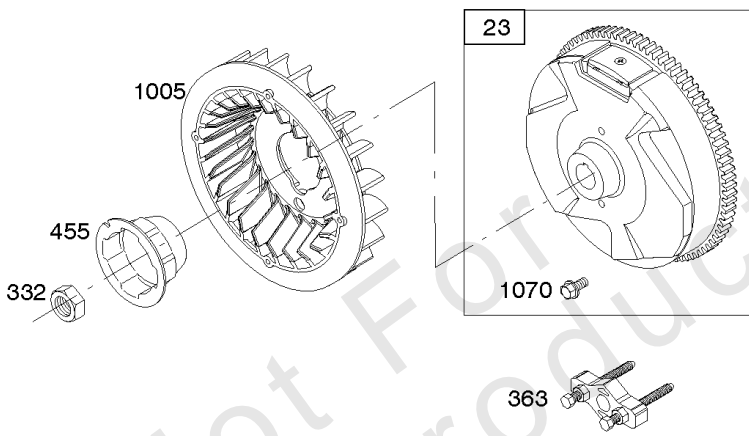

Blower Housing/Shrouds, Flywheel, Rewind Starter

Mfg. No: 19L232-0315-F1

Not For
Reproduction

Blower Housing/Shrouds, Flywheel, Rewind Starter

REF NO	PART NO	QTY	DESCRIPTION
23	794814		FLYWHEEL
37	795715		GUARD, Flywheel -(Snap-on)
37A	699047		GUARD, Flywheel -Used Before Code Date 12080600
37B	790730		GUARD, Flywheel -Used Before Code Date 12080600
37C	591544		GUARD, Flywheel -Used After Code Date 12080500
58	66574		ROPE, Starter -(Cut To Required Length)
60	490652		GRIP-STARTER ROPE
65	699228		SCREW -(Rewind Starter)
78A	699205		SCREW -(Flywheel Guard)
78B	795026		SCREW -(Flywheel Guard)
304	798994		HOUSING, Blower
305	699481		SCREW -(Blower Housing)
332	794824		NUT -(Flywheel)
363	19203		PULLER, Flywheel
455	794867		CUP, Flywheel
608	798825		STARTER, Rewind
727A	697465		COVER, Starter Drive
732	699200		SCREW -(Starter Drive Cover)
1005	794815		FAN, Flywheel
1070	794821		SCREW -(Flywheel Fan)