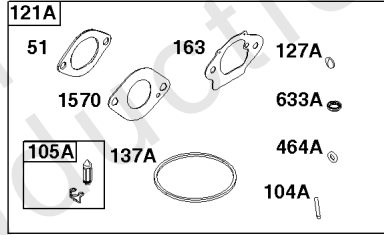

Camshaft, Crankshaft, Cylinder, Piston/Rings/Connecting Rod, Warning Label

Mfg. No: 19L232-0315-F1

- 1036 EMISSIONS LABEL
- 1319 WARNING LABEL
- 1319A WARNING LABEL

Camshaft, Crankshaft, Cylinder, Piston/Rings/Connecting Rod, Warning Label

REF NO	PART NO	QTY	DESCRIPTION
1	799046		CYLINDER ASSEMBLY
3	798991		SEAL, Oil -(Magneto Side)
15	691686		PLUG-OIL DRAIN
16A	796958		CRANKSHAFT
17	798993		BEARING, Ball
24	222698S		KEY, Flywheel
25	792117		PISTON ASSEMBLY -(Standard)
25	792144		PISTON ASSEMBLY -(.020 Oversize)
26	792073		SET, Ring -(.020" Oversize)
26	792026		SET, Ring -(Standard)
27	690975		LOCK, Piston Pin
28	696581		PIN, Piston -(Standard)
29	694691		ROD, Connecting
30	694692		DIPPER, Connecting Rod
32	690976		SCREW -(Connecting Rod)
45	690977		TAPPET, Valve
46	795697		CAMSHAFT
306	798992		SHIELD, Cylinder
307	794822		SCREW -(Cylinder Shield)
309	695479		MOTOR, Starter
357	590960		KEY, Drive Pulley
357	591054		KEY, Drive Pulley
377	690979		KEY, Woodruff -Used After Code Date 11103100
377	798972		KEY, Woodruff -Used Before Code Date 11110100
529	791822		GROMMET
552	694674		BUSHING, Governor Crank
718	690959		PIN, Locating -(Cylinder Head)
718A	695178		PIN, Locating -(Head)
741	691288		GEAR, Timing
1026	592673		ROD, Push
1036	-----		LABEL, Emissions -(Available From A Briggs & Stratton Authorized Dealer)
1319	794467		LABEL, Warning
1319A	797669		LABEL, Warning