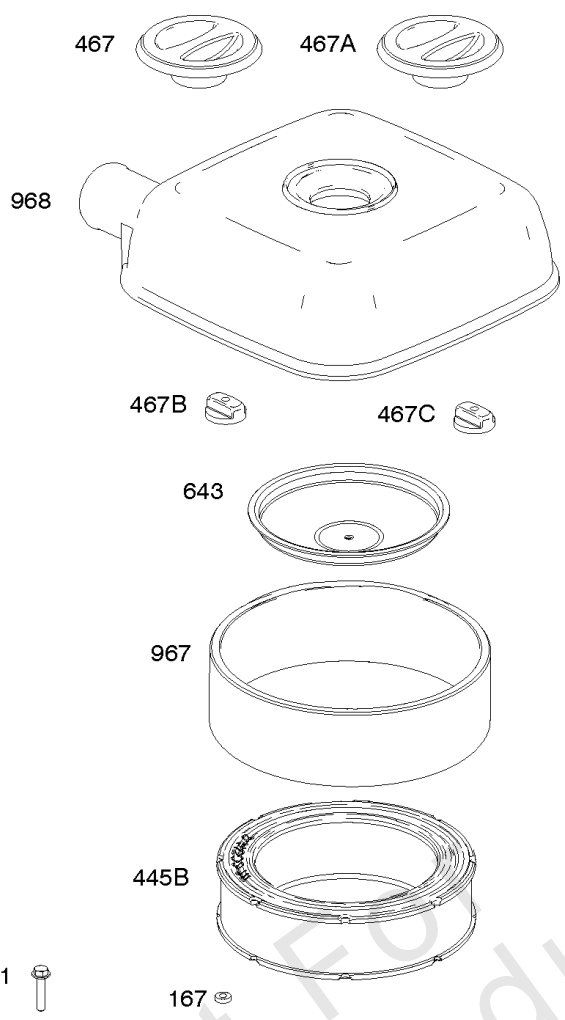

Model Components	Page
Air Cleaners, Muffler.....	4
Alternator, Regulator, Armatures, Electric Starter.....	6
Blower Housing, Flywheel, Air Guides.....	8
Carburetor Overhaul Kit, Engine/Valve Gasket Sets.....	12
Carburetor, Fuel Supply.....	14
Carburetor, Fuel Supply.....	18
Control Brackets, Springs, Links.....	22
Crankcase Cover, Crankshaft, Pistons/Rings, Rods.....	24
Cylinder, Oil Cooler, Governor Control Bracket.....	26
Intake Elbows, Intake Manifold.....	30
Replacement Engine - US & Canada.....	32
Rocker Covers, Cylinder Heads.....	33
Model 54-61 Engine Accessories Catalog.....	35
Maintenance Kits.....	36
Lubrication.....	38
Oil Filter Side Outlet Mufflers.....	40
Center Outlet Mufflers.....	42
Starter Side Outlet Mufflers.....	44
Muffler Bracket Kits.....	46
Speed Control.....	48
Electrical.....	50
Stub Shafts.....	52
Spark Arrester/Deflector.....	54
Air Intake.....	56
Guarding.....	58
Electronic Throttle Kit.....	60