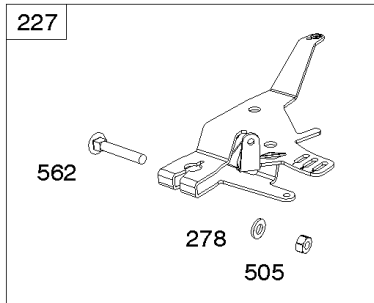

1036

1319

1330

Cylinder, Oil Cooler, Governor Control Bracket

REF NO	PART NO	QTY	DESCRIPTION
1	845756		CYLINDER ASSEMBLY
3	841596		SEAL, Oil -(Magneto Side)
12	846037		GASKET, Crankcase -Used After Code Date 13072100
12A	844107		GASKET, Crankcase -Used Before Code Date 13072200
15	807392		PLUG, Oil Drain
227	809984		LEVER, Governor Control
239	841281		SWITCH, Oil Pressure
278	842122		WASHER -(Governor Control Lever)
400	846249		COOLER, Oil -Used After Code Date 14052200
400A	846489		COOLER, Oil -Used Before Code Date 14052300
404	809436		WASHER -(Governor Crank)
417	841233		SCREW -(Oil Cooler) (M6x10mm) -Used After Code Date 13072600
417A	843345		SCREW -(Oil Cooler) (M6x8mm) -Used Before Code Date 13072700
417B	846250		SCREW -(Oil Cooler) (M6x16mm)
439	692154		O-RING, Oil Gallery -(Crankcase Cover/Sump or Cylinder Assembly)
439A	846027		O-RING, Oil Gallery -(Crankcase Cover/Sump or Cylinder Assembly) -Used After Code Date 13072100
490	843433		BEARING, Magneto Side
505	844752		NUT -(Governor Control Lever)
562	843344		BOLT -(Governor Lever)
601A	841597		CLAMP, Hose -(Oil Cooler Hose)
601D	845209		CLAMP, Hose -(Oil Cooler Hose)
615	809533		RETAINER, Governor Shaft -(Cylinder)
616	844180		CRANK, Governor
691	809287		SEAL, Governor Shaft
718	690959		PIN, Locating -(Cylinder)
718A	809508		PIN, Locating -(Cylinder Head)
718B	845925		PIN, Locating -(Cylinder) (Spiral)
829	846247		HOSE, Oil Cooler -Used After Code Date 14052200
829A	846248		HOSE, Oil Cooler -Used After Code Date 14052200
829B	846155		HOSE, Oil Cooler -Used Before Code Date 14052300
1013	841602		NIPPLE, Oil Filter
1027	842921		FILTER, Oil
1036	-----		Label-Emissions -(Available From A Briggs & Stratton Authorized Dealer)