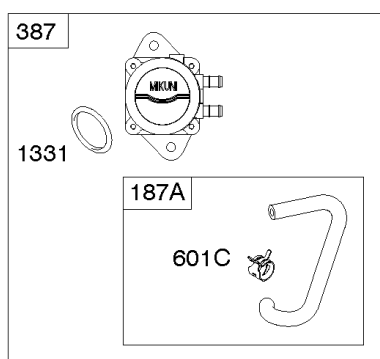

Carburetor Overhaul Kit, Engine/Valve Gasket Sets

REF NO	PART NO	QTY	DESCRIPTION
3	841596		SEAL, Oil -(Magneto Side)
7	809730		GASKET, Cylinder Head
9	842545		GASKET, Breather
20	841596		SEAL, Oil -(PTO Side)
51	841592		GASKET, Intake
51A	809910		GASKET, Intake
51B	841882		GASKET, Intake
51D	843455		GASKET, Intake
94	843295		KIT, Idle Mixture
104	690739		PIN, Float Hinge
105	809759		VALVE, Float Needle
121	843297		KIT, Carburetor Overhaul
122	846245		SPACER, Carburetor
133	809637		FLOAT, Carburetor
137	809645		GASKET, Float Bowl
163	807375		GASKET, Air Cleaner
163A	843117		GASKET, Air Cleaner
163B	841852		GASKET, Air Cleaner -(Air Cleaner)
273	690681		SEAL, O-Ring -(Oil Pump)
276	806476		WASHER, Sealing
358	841122		GASKET SET, Engine
404	809436		WASHER -(Governor Crank)
439	692154		O-RING, Oil Gallery -(Crankcase Cover/Sump or Cylinder Assembly)
468	690690		SEAL, O-Ring -(Oil Pump Screen)
580	809894		SEAL, O-Ring -(Oil Fill Cap)
691	809287		SEAL, Governor Shaft
868	691963		SEAL, Valve
883	809872		GASKET, Exhaust
943	842538		SEAL, O-Ring -(Oil Pump Cover)
1022	809732		GASKET, Rocker Cover
1091	691515		CAP, Limiter
1095	843713		GASKET SET, Valve
1331	809894		SEAL, O-Ring -(Fuel Pump)
1400	809894		SEAL, O-Ring -(Fuel Pump Cover)