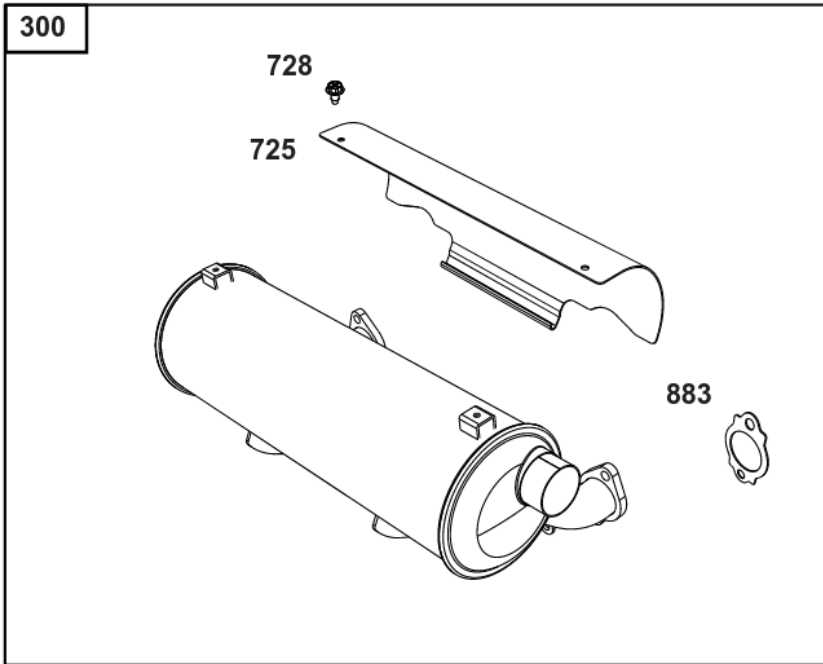

Not For
Reproduction

Lubrication

REF NO	PART NO	QTY	DESCRIPTION
186	796532	1	CONNECTOR, Hose -(Threaded Engine Block Connector for EZ-Oil Drain Hose)(Order hose separate)
239	690233	1	SWITCH, Oil Pressure -(2-4 PSI Normally-Closed Switch)
239A	491657S	1	SWITCH, Oil Pressure -(3-5 PSI Normally-Closed Switch)
239B	841281	1	SWITCH, Oil Pressure -(7-10 PSI Normally-Closed Switch)
239C	694115	1	SWITCH, Oil Pressure -(9-13 PSI Normally-Closed Switch)
239D	697049	1	SWITCH, Oil Pressure -(3-6 PSI Normally-Open Switch)
460	1761386YP	1	CONNECTOR, Filter Adapter -(Oil Drain Valve) (Fitting M14, 90 Degree 9/16 JIC)
460A	5100366SM	1	METRIC ADAPTER, M14-1 -(Threaded engine block adapter M14 to 3/8 for EZ-Oil Drain connector) (order 796532 separate)
512	594200	1	HOSE, Oil Drain -(EZ-Oil Drain Hose, 10.5") (Order threaded engine block connector separate)
512	593635	1	HOSE, Oil Drain -(EZ-Oil Drain Hose, 13.75") (Order threaded engine block connector separate)
512B	1723165SM	1	HOSE, Oil Drain, 10-1/2" Long, 3/8-18 Fittings -(10.5")
512C	5048681SM	1	HOSE, OIL DRAIN -(12.5")
517	593633	1	RETAINER, Oil Drain
1346	844802	1	VALVE, Oil Drain Shut Off
1346A	492031	1	VALVE, Oil Drain Shut Off
1505	100169		OIL-1QT VANGUARD (CASE) -(1 qt. Bottle)
1505A	100170		OIL-5QT VANGUARD (CASE) -(5 qt. Bottle)