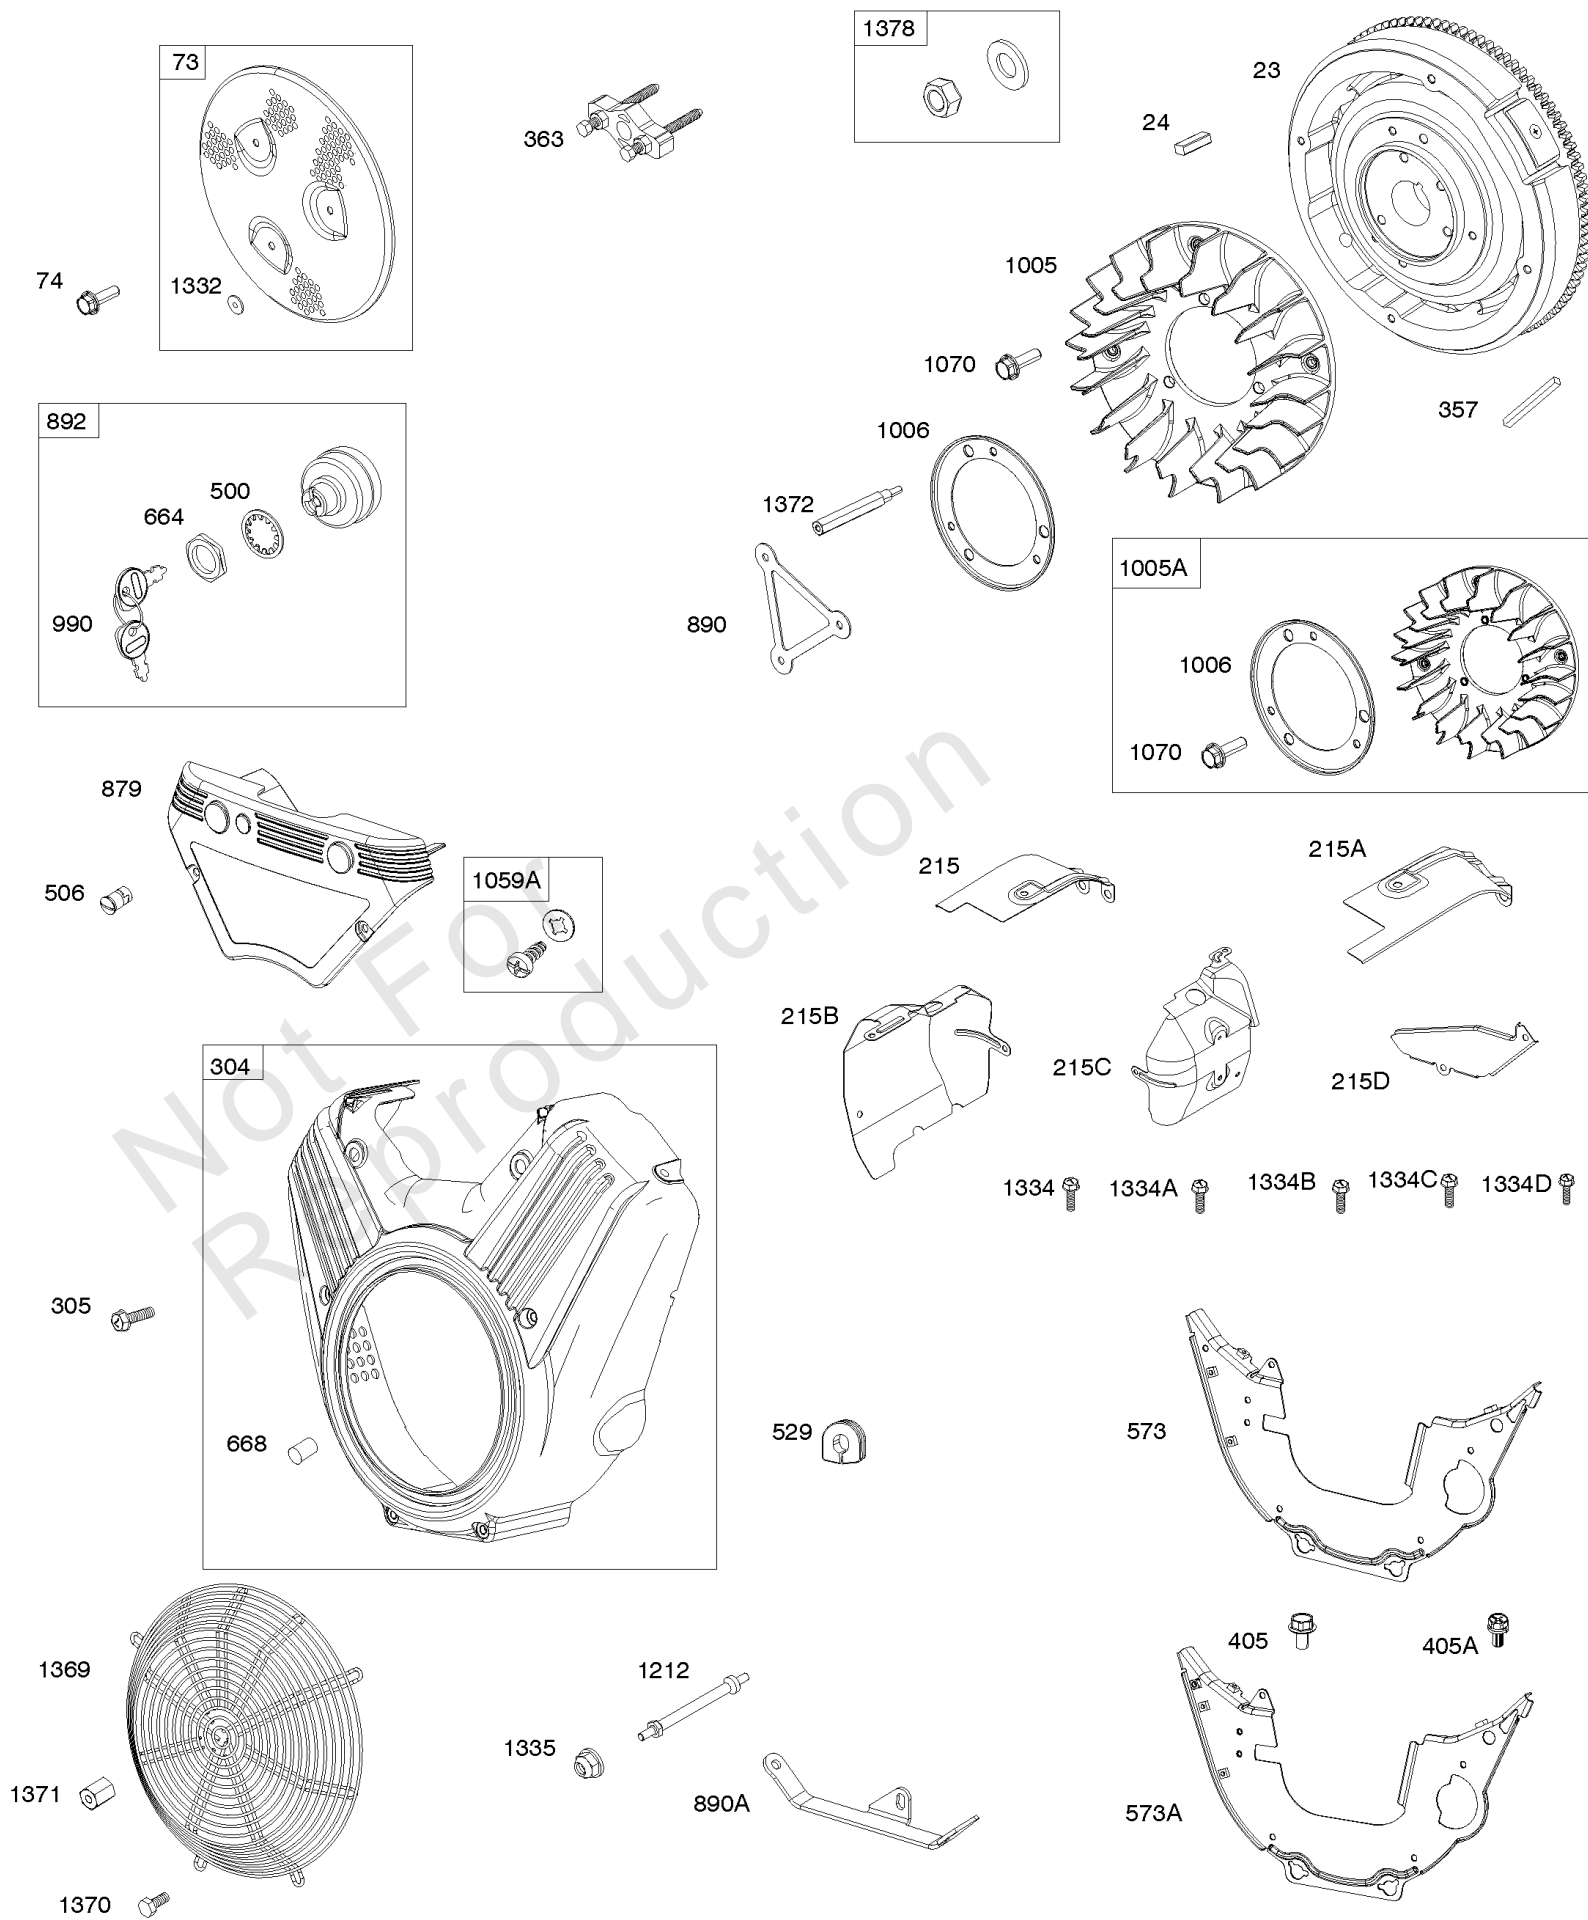

Alternator, Regulator, Armatures, Electric Starter

REF NO	PART NO	QTY	DESCRIPTION
24A	843837		KEY, Flywheel -(Offset Key) (Aluminum) -Used Before Code Date 06111500
309	845760		MOTOR, Starter
333	845126		ARMATURE, Magneto -Used After Code Date 06111400
333A	843860		ARMATURE, Magneto -(Includes Offset Flywheel Key) -Used Before Code Date 06111500
334	692066		SCREW -(Magneto Armature)
344	841233		SCREW -(Cable Clamp)
474	846882		ALTERNATOR
501	593843		REGULATOR
526	690717		SCREW -(Regulator)
527	690423		CLAMP, Tube
529	690744		GROMMET
578	846899		WIRE ASSEMBLY -(Regulator to Starter Motor) -Used After Code Date 15110100
587	846866		CLAMP, Cable
587A	807116		CLAMP, Tube
635	692076		BOOT, Spark Plug
697	690711		SCREW -(Starter Motor) (Drive Cap)
789	809906		HARNESS, Wiring -Used Before Code Date 15110200
789	847060		HARNESS, Wiring -Used After Code Date 15110100
789A	809967		HARNESS, Wiring
789B	843364		HARNESS, Wiring -(Fuel Solenoid)
893	845758		NUT -(Starter Solenoid)
920	845757		SOLENOID, Starter
1054	280275		TIE, Cable
1059	698516		KIT, Screw/Washer -(Alternator)
1119	691552		SCREW -(Alternator)
1336	841015		SHIELD, Wire Protective