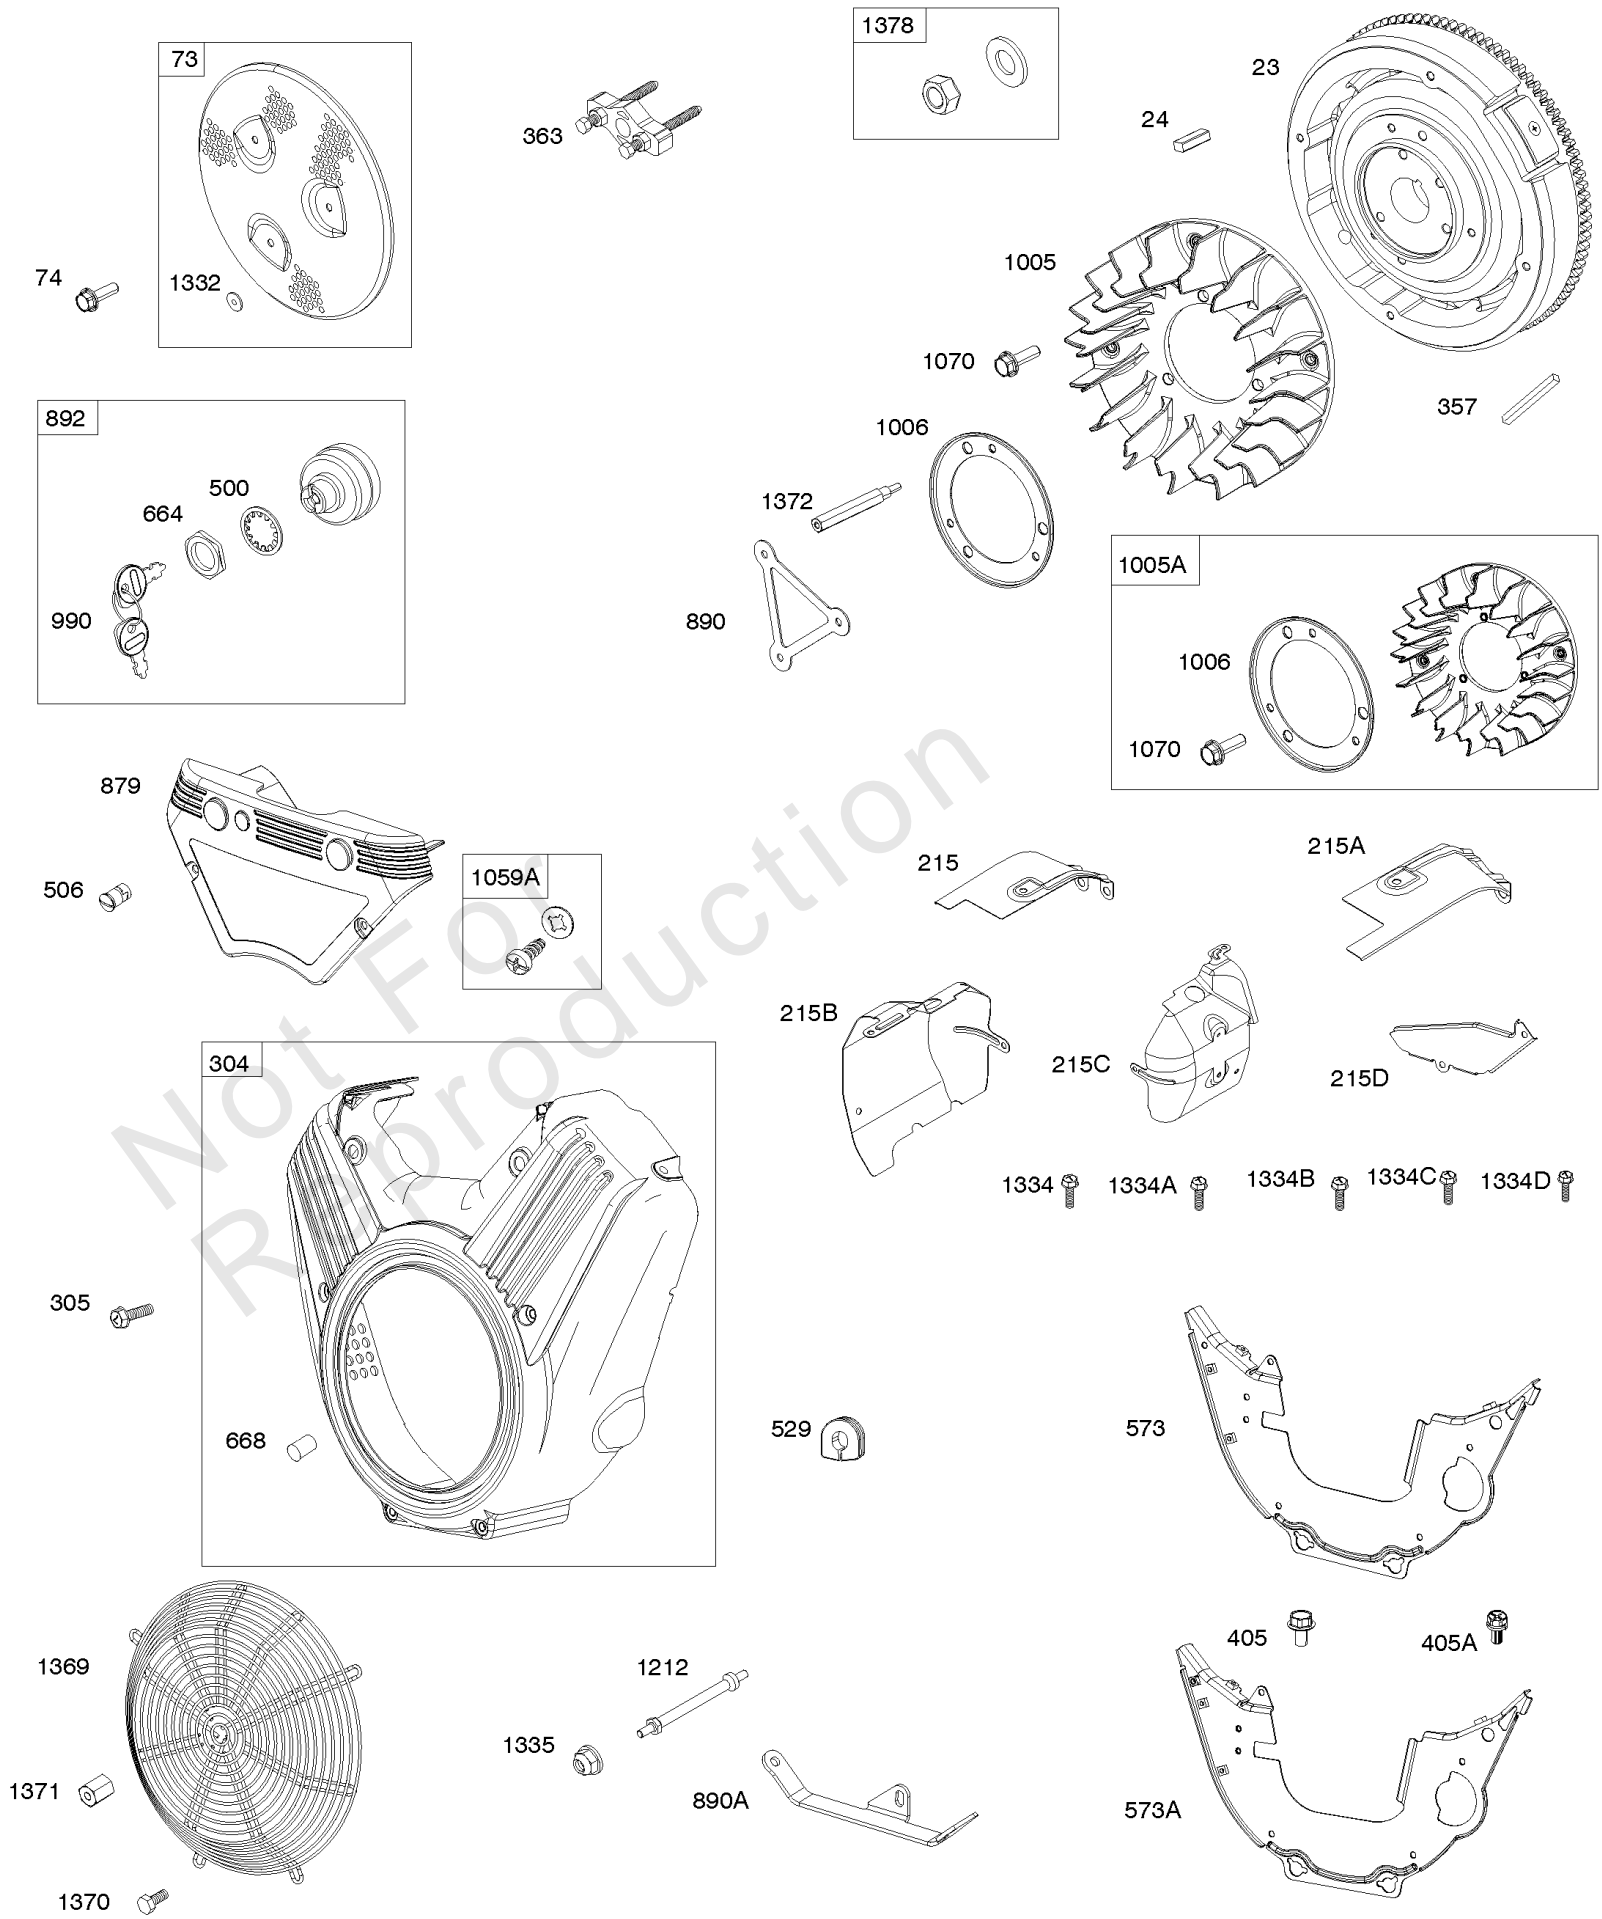

Blower Housing, Flywheel, Air Guides

REF NO	PART NO	QTY	DESCRIPTION
23	844385		FLYWHEEL
24	796335		KEY, Flywheel -(Steel) -Used After Code Date 07122700
24	222698S		KEY, Flywheel -(Aluminum) -Used Before Code Date 07122800
73	841840		SCREEN, Rotating
74	809947		SCREW -(Rotating Screen)
215	809728		GUIDE, Air -(Cylinder 1)
215A	809737		GUIDE, Air -(Cylinder 2)
215B	809897		GUIDE, Air -(Cylinder #2)
215C	809738		GUIDE, Air -(Cylinder #1)
215D	809739		GUIDE, Air -(Valley)
304	846481		HOUSING, Blower -(Oil Cooler)
305	807435		SCREW -(Blower Housing) (M6x20mm)
357	691483		KEY, Drive Pulley -(PTO Side)
363	19203		PULLER, Flywheel
405	841233		SCREW -(Back Plate) (M6x10mm)
405A	841735		SCREW -(Back Plate) (M6x14mm)
500	691086		WASHER -(Key Switch)
506	809957		SCREW -(Carburetor/EFI Cover) -Used Before Code Date 11041800
529	690744		GROMMET
573A	842712		PLATE, Back
664	691087		NUT -(Key Switch)
668	841974		SPACER -(Blower Housing)
879	809955		COVER, Carburetor/EFI
890	809987		BRACKET, Support -(Rotating Screen)
890A	841614		BRACKET, Support
892	692318		SWITCH, Key
990	691959		SET, Key
1005	846996		FAN, Flywheel -Used After Code Date 15080600
1005A	847199		FAN, Flywheel -Used Before Code Date 15080700
1006	847198		RETAINER, Fan
1059A	845300		KIT, Screw/Washer -(Carburetor/EFI Cover) -Used After Code Date 11041700
1070	807435		SCREW -(Flywheel Fan)
1212	809958		STUD -(Blower Housing)