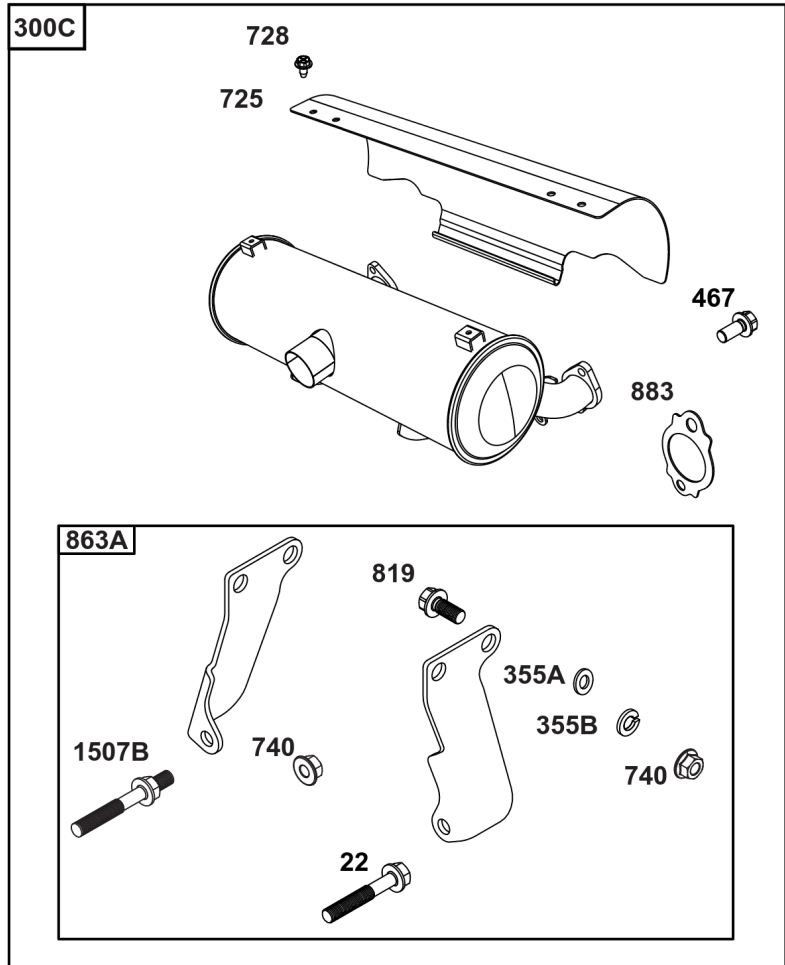

Center Outlet Mufflers

Center Outlet Mufflers

REF NO	PART NO	QTY	DESCRIPTION
22	807362	2	SCREW -(Muffler Bracket)
300	846443	1	MUFFLER -(Vertical Shaft) (Center Outlet) (304 Stainless Steel)
300A	847940	1	MUFFLER -(Vertical Shaft) (Center Outlet) (304 Stainless Steel) (Performance Muffler for 40 HP)
300B	846154	1	MUFFLER -(Horizontal Shaft) (High Mount) (Center Outlet)
300C	847922	1	MUFFLER -(Horizontal Shaft) (High Mount) (Center Outlet) (304 Stainless Steel) (Performance Muffler for 40 HP)
300D	846444	1	MUFFLER -(Horizontal Shaft) (High Mount) (Center Outlet) (304 Stainless Steel)
300E	847478	1	MUFFLER -(Horizontal Shaft) (High Mount) (Center Outlet) (O2 Sensor Port) (EFI)
355	844035	2	WASHER -(Muffler Bracket)
355A	691261	2	WASHER -(Muffler Bracket)
355B	691075	8	WASHER -(Muffler Bracket)
467	846149	4	SCREW -(Exhaust Manifold)
725	841132	1	SHIELD, Heat
725A	847229	1	SHIELD, Heat
728	692067	2	SCREW -(Heat Shield)
740	690941	5	NUT
819	692062	2	SCREW -(Muffler Bracket)
863	848296	1	BRACKET, Muffler
863A	843487	1	BRACKET, Muffler
863B	848296	1	BRACKET, Muffler
883	809872	2	GASKET, Exhaust
1507	848297	1	STUD -(Muffler Bracket)
1507A	848298	2	STUD -(Muffler Bracket)
1507B	846324	2	STUD -(Muffler Bracket)