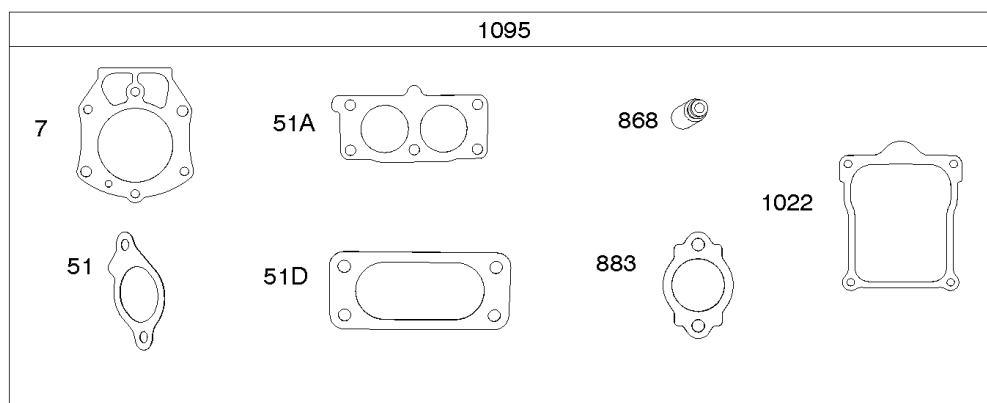

Carburetor Overhaul Kit, Engine/Valve Gasket Sets

REF NO	PART NO	QTY	DESCRIPTION
3	841596		SEAL, Oil -(Magneto Side)
7	809730		GASKET, Cylinder Head
9	842545		GASKET, Breather
20	841596		SEAL, Oil -(PTO Side)
51	841592		GASKET, Intake
51A	809910		GASKET, Intake
51B	841882		GASKET, Intake
51D	843455		GASKET, Intake
94	843295		KIT, Idle Mixture
104	690739		PIN, Float Hinge
105	809759		VALVE, Float Needle
121	843297		KIT, Carburetor Overhaul
122	846245		SPACER, Carburetor
133	809637		FLOAT, Carburetor
137	809645		GASKET, Float Bowl
163	807375		GASKET, Air Cleaner
163A	843117		GASKET, Air Cleaner
163B	841852		GASKET, Air Cleaner -(Air Cleaner)
273	690681		SEAL, O-Ring -(Oil Pump)
276	806476		WASHER, Sealing
358	841122		GASKET SET, Engine
404	809436		WASHER -(Governor Crank)
439	692154		O-RING, Oil Gallery -(Crankcase Cover/Sump or Cylinder Assembly)
468	690690		SEAL, O-Ring -(Oil Pump Screen)
580	809894		SEAL, O-Ring -(Oil Fill Cap)
691	809287		SEAL, Governor Shaft
868	691963		SEAL, Valve
883	809872		GASKET, Exhaust
943	842538		SEAL, O-Ring -(Oil Pump Cover)
1022	809732		GASKET, Rocker Cover
1091	691515		CAP, Limiter
1095	843713		GASKET SET, Valve
1331	809894		SEAL, O-Ring -(Fuel Pump)
1400	809894		SEAL, O-Ring -(Fuel Pump Cover)