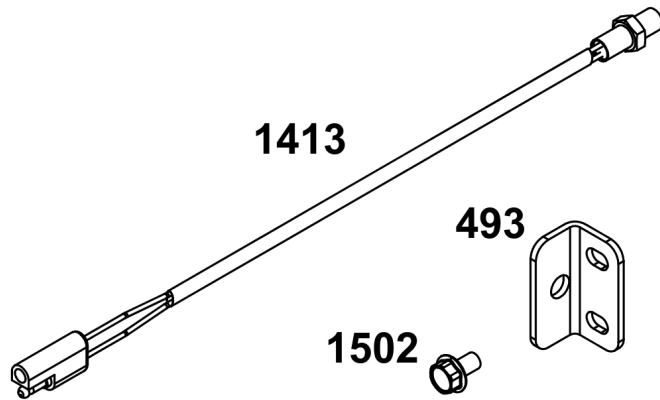

271

271A

271B

1413

493

1502

Speed Control

REF NO	PART NO	QTY	DESCRIPTION
265	691024	1	CLAMP, Casing -(Casing Clamp for Hard Casing)
265A	690798	1	CLAMP, Casing -(Casing Clamp for Soft Casing)
267	792629	1	SCREW -(Screw for Casing Clamp)
268	691025	1	CASING, Control Wire -(Wire Casing 72")
269	691026	1	WIRE, Control -(Control Wire 78")
269A	93907	1	WIRE, Control -(Control Wire 100")
270	691027	1	NUT -(Nut for Wire Casing)
271	691028	1	LEVER, Control
271A	692105	1	LEVER, Control -(Wire with "L" formed end)
271B	692541	1	LEVER, Control -(Wire with "Z" formed end)
416	595196	1	BRACKET, Throttle Cable -(Casing Clamp for Snap-In Casing)
493	842713	1	BRACKET, Mounting -(Speed Sensor)
1413	844449	1	SENSOR, Speed -(Requires 842713 Bracket and two 841233 screws)
1502	841233	2	SCREW -(Speed Sensor)