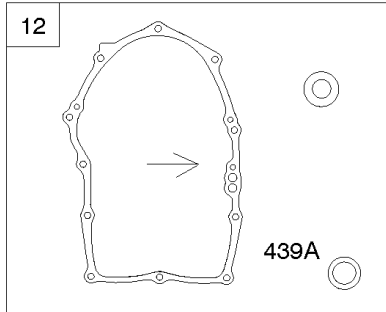

1036

1319

1330

Cylinder, Oil Cooler, Governor Control Bracket

REF NO	PART NO	QTY	DESCRIPTION
1	845756		CYLINDER ASSEMBLY
3	841596		SEAL, Oil -(Magneto Side)
12	846037		GASKET, Crankcase -Used After Code Date 13072100
12A	844107		GASKET, Crankcase -Used Before Code Date 13072200
15	807392		PLUG, Oil Drain
227	809984		LEVER, Governor Control
239	841281		SWITCH, Oil Pressure
278	842122		WASHER -(Governor Control Lever)
400	846249		COOLER, Oil -Used After Code Date 14052200
400A	846489		COOLER, Oil -Used Before Code Date 14052300
404	809436		WASHER -(Governor Crank)
417	841233		SCREW -(Oil Cooler) (M6x10mm) -Used After Code Date 13072600
417A	843345		SCREW -(Oil Cooler) (M6x8mm) -Used Before Code Date 13072700
417B	846250		SCREW -(Oil Cooler) (M6x16mm)
439	692154		O-RING, Oil Gallery -(Crankcase Cover/Sump or Cylinder Assembly)
439A	846027		O-RING, Oil Gallery -(Crankcase Cover/Sump or Cylinder Assembly) -Used After Code Date 13072100
490	843433		BEARING, Magneto Side
505	844752		NUT -(Governor Control Lever)
562	843344		BOLT -(Governor Lever)
601A	841597		CLAMP, Hose -(Oil Cooler Hose)
601D	845209		CLAMP, Hose -(Oil Cooler Hose)
615	809533		RETAINER, Governor Shaft -(Cylinder)
616	844180		CRANK, Governor
691	809287		SEAL, Governor Shaft
718	690959		PIN, Locating -(Cylinder)
718A	809508		PIN, Locating -(Cylinder Head)
718B	845925		PIN, Locating -(Cylinder) (Spiral)
829	846247		HOSE, Oil Cooler -Used After Code Date 14052200
829A	846248		HOSE, Oil Cooler -Used After Code Date 14052200
829B	846155		HOSE, Oil Cooler -Used Before Code Date 14052300
1013	841602		NIPPLE, Oil Filter
1027	842921		FILTER, Oil
1036	-----		Label-Emissions -(Available From A Briggs & Stratton Authorized Dealer)