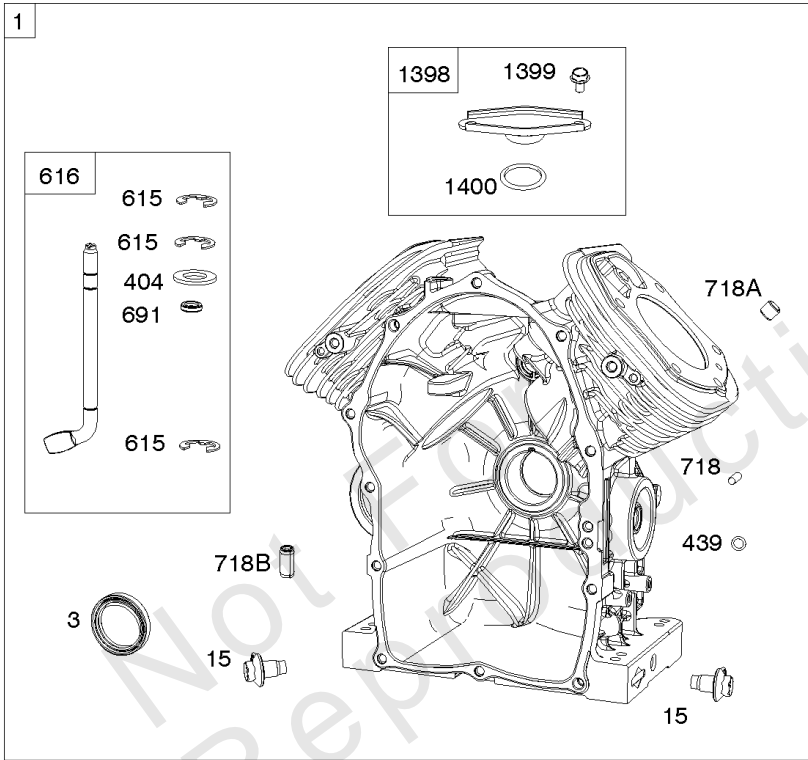

1036

1319

1330

Cylinder, Oil Cooler, Governor Control Bracket

REF NO	PART NO	QTY	DESCRIPTION
1	845756		CYLINDER ASSEMBLY
3	841596		SEAL, Oil -(Magneto Side)
12	846037		GASKET, Crankcase -Used After Code Date 13072100
12A	844107		GASKET, Crankcase -Used Before Code Date 13072200
15	807392		PLUG, Oil Drain
227	809984		LEVER, Governor Control
239	841281		SWITCH, Oil Pressure
278	842122		WASHER -(Governor Control Lever)
400	846249		COOLER, Oil -Used After Code Date 14052200
400A	846489		COOLER, Oil -Used Before Code Date 14052300
404	809436		WASHER -(Governor Crank)
417	841233		SCREW -(Oil Cooler) (M6x10mm) -Used After Code Date 13072600
417A	843345		SCREW -(Oil Cooler) (M6x8mm) -Used Before Code Date 13072700
417B	846250		SCREW -(Oil Cooler) (M6x16mm)
439	692154		O-RING, Oil Gallery -(Crankcase Cover/Sump or Cylinder Assembly)
439A	846027		O-RING, Oil Gallery -(Crankcase Cover/Sump or Cylinder Assembly) -Used After Code Date 13072100
490	843433		BEARING, Magneto Side
505	844752		NUT -(Governor Control Lever)
562	843344		BOLT -(Governor Lever)
601A	841597		CLAMP, Hose -(Oil Cooler Hose)
601D	845209		CLAMP, Hose -(Oil Cooler Hose)
615	809533		RETAINER, Governor Shaft -(Cylinder)
616	844180		CRANK, Governor
691	809287		SEAL, Governor Shaft
718	690959		PIN, Locating -(Cylinder)
718A	809508		PIN, Locating -(Cylinder Head)
718B	845925		PIN, Locating -(Cylinder) (Spiral)
829	846247		HOSE, Oil Cooler -Used After Code Date 14052200
829A	846248		HOSE, Oil Cooler -Used After Code Date 14052200
829B	846155		HOSE, Oil Cooler -Used Before Code Date 14052300
1013	841602		NIPPLE, Oil Filter
1027	842921		FILTER, Oil
1036	-----		Label-Emissions -(Available From A Briggs & Stratton Authorized Dealer)