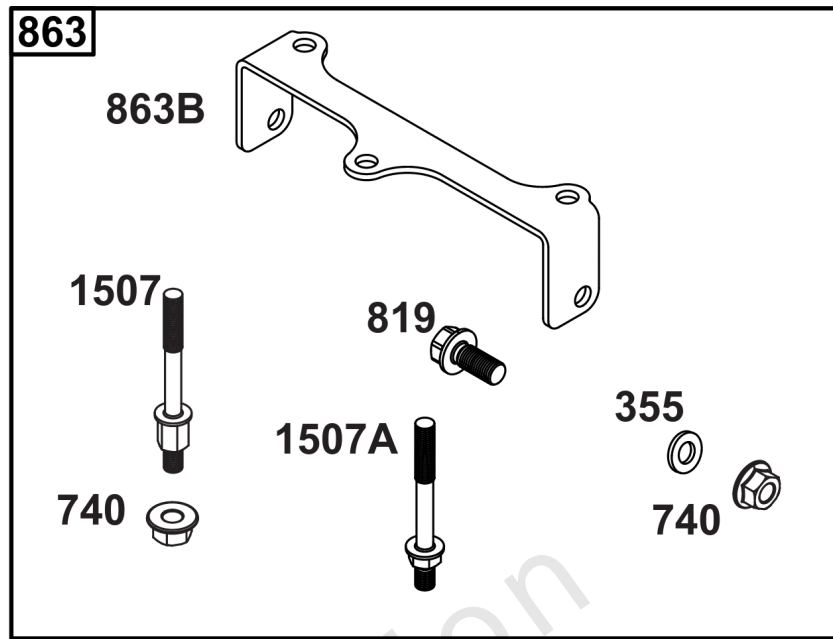

Muffler Bracket Kits

REF NO	PART NO	QTY	DESCRIPTION
22	807362	2	SCREW -(Muffler Bracket)
355	844035	2	WASHER -(Muffler Bracket)
355A	691261	2	WASHER -(Muffler Bracket)
355B	691075	8	WASHER -(Muffler Bracket)
740	690941	6	NUT -(Muffler Bracket)
819	692062	2	SCREW -(Muffler Bracket)
863	848316	1	BRACKET, Muffler -(Vertical)
863A	843487	1	BRACKET, Muffler -(Horizontal)
863B	848296	1	BRACKET, Muffler -(Vertical)
1507	848297	1	STUD -(Muffler Bracket)
1507A	848298	2	STUD -(Muffler Bracket)
1507B	846324	2	STUD -(Muffler Bracket)