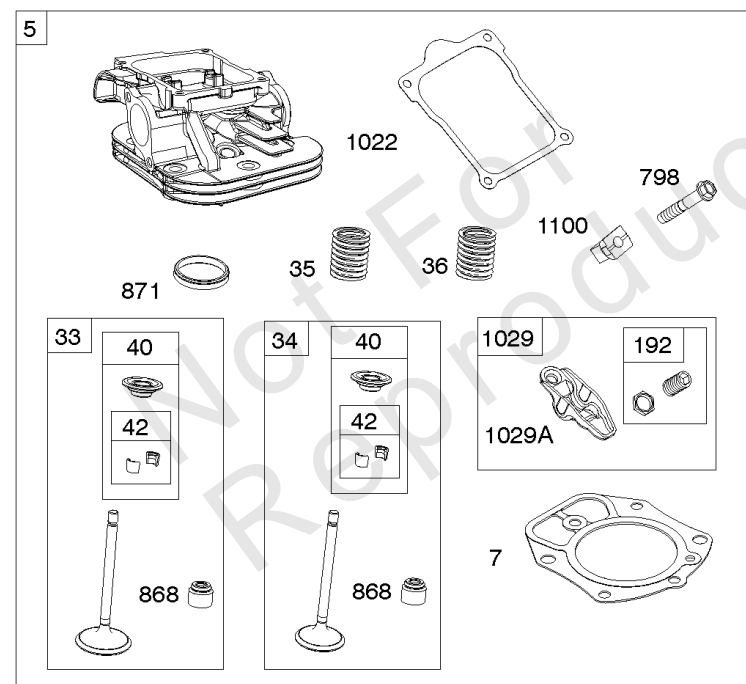

Rocker Covers, Cylinder Heads

REF NO	PART NO	QTY	DESCRIPTION
5	845588		HEAD, Cylinder -(Cylinder 1)
5A	845590		HEAD, Cylinder -(Cylinder 2)
7	809730		GASKET, Cylinder Head
11	809736		TUBE, Breather
13	809784		SCREW -(Cylinder Head)
21	843464		CAP, Oil Fill
33	844787		VALVE, Exhaust
34	843730		VALVE, Intake
35	845589		SPRING, Valve -(Intake) (Intake) (Pink)
35A	809374		SPRING, Valve -(Intake) (Intake) (White)
36	845589		SPRING, Valve -(Exhaust) (Exhaust) (Pink)
36A	809374		SPRING, Valve -(Exhaust) (Exhaust) (White)
40	844788		RETAINER, Valve
42	807683		KEEPER, Valve
45	809785		TAPPET, Valve
192	690083		ADJUSTER, Rocker Arm
337	792015		PLUG, Spark
383	19576S		WRENCH, Spark Plug
580	809894		SEAL, O-Ring -(Oil Fill Cap)
601	841499		CLAMP, Hose -(Breather Tube) -Used Before Code Date 07121400
601	844405		CLAMP, Hose -Used After Code Date 07121300
635	692076		BOOT, Spark Plug
708	841301		SEAL, O-Ring -(Breather Reed)
788	844528		BRACKET, Fuel Pump
798	691492		SCREW -(Rocker Arm)
806	807357		SCREW -(Lifting Bracket)
868	691963		SEAL, Valve
871	692057		BUSHING, Valve Guide
914	807357		SCREW -(Rocker Cover)
1022	809732		GASKET, Rocker Cover
1023	809789		COVER, Rocker -(Cylinder #1)
1023A	809731		COVER, Rocker -(Cylinder #2)
1026	809783		ROD, Push -(Intake and Exhaust)
1029	690972		ARM, Rocker
1029A	807323		ARM, Rocker
1077	809729		BRACKET, Lifting
1100	791959		PIVOT, Rocker Arm
1376	806421		SCREW -(Breather Reed Cover)