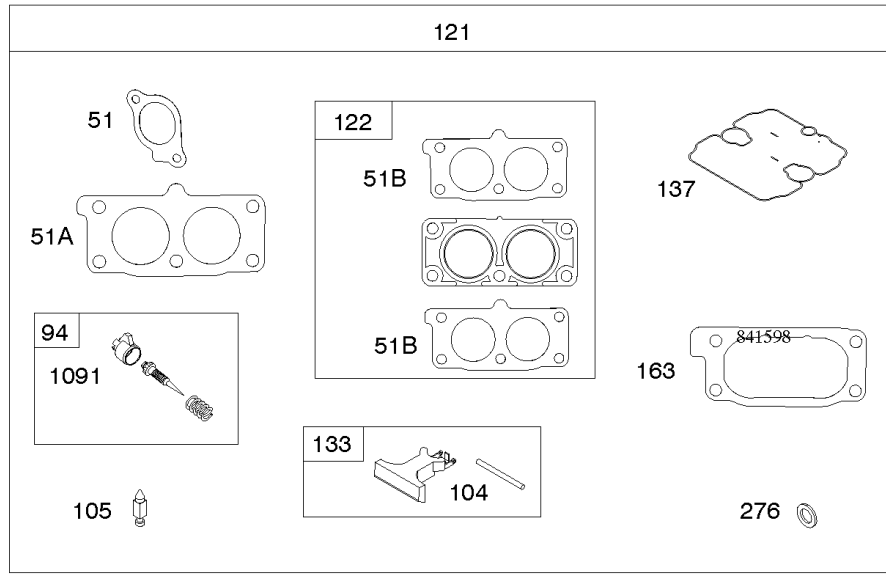

Carburetor Overhaul Kit, Engine/Valve Gasket Sets

REF NO	PART NO	QTY	DESCRIPTION
3	841596		SEAL, Oil -(Magneto Side)
7	809730		GASKET, Cylinder Head
9	842545		GASKET, Breather
20	841596		SEAL, Oil -(PTO Side)
51	841592		GASKET, Intake
51A	809910		GASKET, Intake
51B	841882		GASKET, Intake
51D	843455		GASKET, Intake
94	843295		KIT, Idle Mixture
104	690739		PIN, Float Hinge
105	809759		VALVE, Float Needle
121	843297		KIT, Carburetor Overhaul
122	846245		SPACER, Carburetor
133	809637		FLOAT, Carburetor
137	809645		GASKET, Float Bowl
163	807375		GASKET, Air Cleaner
163A	843117		GASKET, Air Cleaner
163B	841852		GASKET, Air Cleaner -(Air Cleaner)
273	690681		SEAL, O-Ring -(Oil Pump)
276	806476		WASHER, Sealing
358	841122		GASKET SET, Engine
404	809436		WASHER -(Governor Crank)
439	692154		O-RING, Oil Gallery -(Crankcase Cover/Sump or Cylinder Assembly)
468	690690		SEAL, O-Ring -(Oil Pump Screen)
580	809894		SEAL, O-Ring -(Oil Fill Cap)
691	809287		SEAL, Governor Shaft
868	691963		SEAL, Valve
883	809872		GASKET, Exhaust
943	842538		SEAL, O-Ring -(Oil Pump Cover)
1022	809732		GASKET, Rocker Cover
1091	691515		CAP, Limiter
1095	843713		GASKET SET, Valve
1331	809894		SEAL, O-Ring -(Fuel Pump)
1400	809894		SEAL, O-Ring -(Fuel Pump Cover)