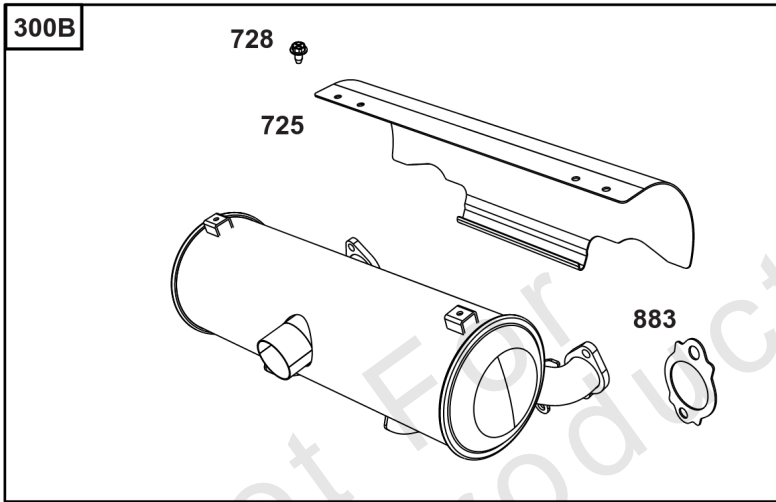

Center Outlet Mufflers

Center Outlet Mufflers

REF NO	PART NO	QTY	DESCRIPTION
22	807362	2	SCREW -(Muffler Bracket)
300	846443	1	MUFFLER -(Vertical Shaft) (Center Outlet) (304 Stainless Steel)
300A	847940	1	MUFFLER -(Vertical Shaft) (Center Outlet) (304 Stainless Steel) (Performance Muffler for 40 HP)
300B	846154	1	MUFFLER -(Horizontal Shaft) (High Mount) (Center Outlet)
300C	847922	1	MUFFLER -(Horizontal Shaft) (High Mount) (Center Outlet) (304 Stainless Steel) (Performance Muffler for 40 HP)
300D	846444	1	MUFFLER -(Horizontal Shaft) (High Mount) (Center Outlet) (304 Stainless Steel)
300E	847478	1	MUFFLER -(Horizontal Shaft) (High Mount) (Center Outlet) (O2 Sensor Port) (EFI)
355	844035	2	WASHER -(Muffler Bracket)
355A	691261	2	WASHER -(Muffler Bracket)
355B	691075	8	WASHER -(Muffler Bracket)
467	846149	4	SCREW -(Exhaust Manifold)
725	841132	1	SHIELD, Heat
725A	847229	1	SHIELD, Heat
728	692067	2	SCREW -(Heat Shield)
740	690941	5	NUT
819	692062	2	SCREW -(Muffler Bracket)
863	848296	1	BRACKET, Muffler
863A	843487	1	BRACKET, Muffler
863B	848296	1	BRACKET, Muffler
883	809872	2	GASKET, Exhaust
1507	848297	1	STUD -(Muffler Bracket)
1507A	848298	2	STUD -(Muffler Bracket)
1507B	846324	2	STUD -(Muffler Bracket)