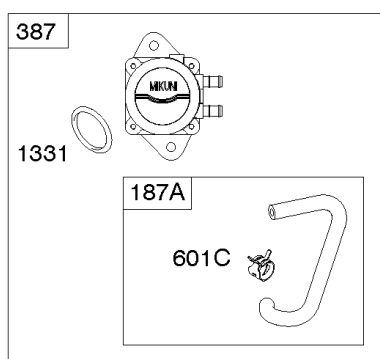

Carburetor, Fuel Supply

REF NO	PART NO	QTY	DESCRIPTION
51A	809910		GASKET, Intake
94	843295		KIT, Idle Mixture
95	690718		SCREW -(Throttle Valve)
104	690739		PIN, Float Hinge
105	809759		VALVE, Float Needle
108	844652		VALVE, Choke
117	842093		JET, Main -(Standard) (Right Jet) (#156) -Used Before Code Date 11021400
117	842094		JET, Main -(Standard) (Left Jet) (#150) -Used Before Code Date 11021400
118	842739		JET, Main -(High Altitude) (Right Jet) (#154)
118	842738		JET, Main -(High Altitude) (Left Jet) (#148)
125	845273		CARBURETOR -(Solenoid)
130	841913		VALVE, Throttle
131	845038		KIT, Throttle Shaft
133	809637		FLOAT, Carburetor
137	809645		GASKET, Float Bowl
141	845036		KIT, Choke Shaft
147	842069		NOZZLE, Carburetor -(Stamp Mark #50)
163	807375		GASKET, Air Cleaner
187	791745		LINE, Fuel -(23 Inches)(Cut To Required Length)
187	791766		LINE, Fuel -(15 Inches Long)(Cut To Required Length)
187A	844082		LINE, Fuel -(Formed) (Fuel Pump to Carburetor)
187C	844524		LINE, Fuel -(Formed) (Fuel Pump to Carburetor)
231	690718		SCREW -(Choke Valve)
240	845125		FILTER, Fuel
276	806476		WASHER, Sealing
365	807437		SCREW -(Carburetor/Throttle Body) (M6x85mm)
385	809876		SCREW -(Fuel Pump)
385A	807084		SCREW -(Fuel Pump) (M6x14mm)
387	844087		PUMP, Fuel
387A	844527		PUMP, Fuel
601B	791850		CLAMP, Hose -(Green)
601C	691038		CLAMP, Hose -(Black)
633	809641		SEAL, Choke/Throttle Shaft -(Throttle Shaft)
788	844528		BRACKET, Fuel Pump
789B	843364		HARNESS, Wiring -(Fuel Solenoid)
918	844525		HOSE, Vacuum