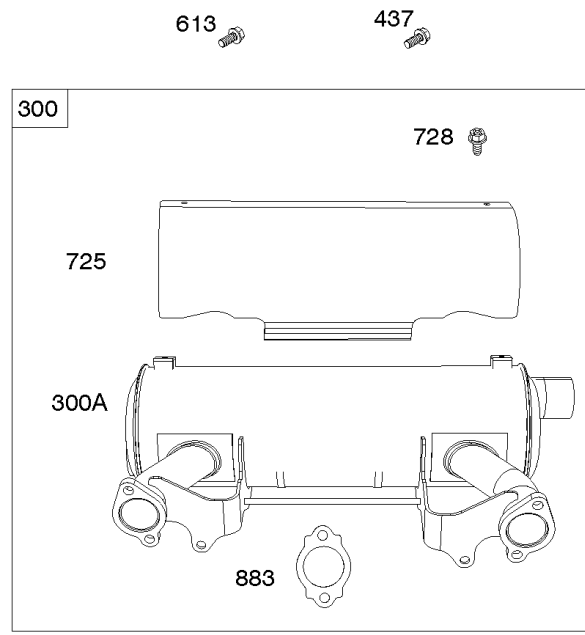

Parts Manual

Mfg. No: 611477-1121-J1

Model Components	Page
Air Cleaners, Muffler.....	4
Alternator, Regulator, Armatures, Electric Starter.....	6
Blower Housing, Flywheel, Air Guides.....	8
Carburetor Overhaul Kit, Engine/Valve Gasket Sets.....	12
Carburetor, Fuel Supply.....	14
Carburetor, Fuel Supply.....	18
Control Brackets, Springs, Links.....	22
Crankcase Cover, Crankshaft, Pistons/Rings, Rods.....	24
Cylinder, Oil Cooler, Governor Control Bracket.....	26
Intake Elbows, Intake Manifold.....	30
Replacement Engine - US & Canada.....	32
Rocker Covers, Cylinder Heads.....	33
Model 54-61 Engine Accessories Catalog.....	35
Maintenance Kits.....	36
Lubrication.....	38
Oil Filter Side Outlet Mufflers.....	40
Center Outlet Mufflers.....	42
Starter Side Outlet Mufflers.....	44
Muffler Bracket Kits.....	46
Speed Control.....	48
Electrical.....	50
Stub Shafts.....	52
Spark Arrester/Deflector.....	54
Air Intake.....	56
Guarding.....	58
Electronic Throttle Kit.....	60