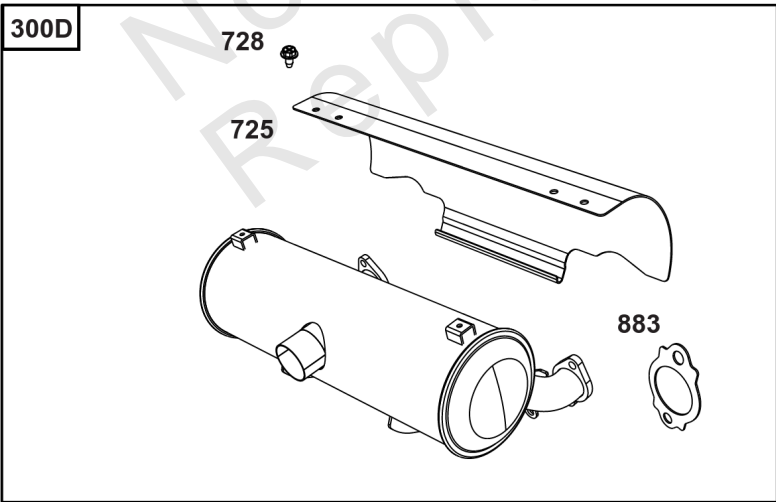

Center Outlet Mufflers

Center Outlet Mufflers

REF NO	PART NO	QTY	DESCRIPTION
22	807362	2	SCREW -(Muffler Bracket)
300	846443	1	MUFFLER -(Vertical Shaft) (Center Outlet) (304 Stainless Steel)
300A	847940	1	MUFFLER -(Vertical Shaft) (Center Outlet) (304 Stainless Steel) (Performance Muffler for 40 HP)
300B	846154	1	MUFFLER -(Horizontal Shaft) (High Mount) (Center Outlet)
300C	847922	1	MUFFLER -(Horizontal Shaft) (High Mount) (Center Outlet) (304 Stainless Steel) (Performance Muffler for 40 HP)
300D	846444	1	MUFFLER -(Horizontal Shaft) (High Mount) (Center Outlet) (304 Stainless Steel)
300E	847478	1	MUFFLER -(Horizontal Shaft) (High Mount) (Center Outlet) (O2 Sensor Port) (EFI)
355	844035	2	WASHER -(Muffler Bracket)
355A	691261	2	WASHER -(Muffler Bracket)
355B	691075	8	WASHER -(Muffler Bracket)
467	846149	4	SCREW -(Exhaust Manifold)
725	841132	1	SHIELD, Heat
725A	847229	1	SHIELD, Heat
728	692067	2	SCREW -(Heat Shield)
740	690941	5	NUT
819	692062	2	SCREW -(Muffler Bracket)
863	848296	1	BRACKET, Muffler
863A	843487	1	BRACKET, Muffler
863B	848296	1	BRACKET, Muffler
883	809872	2	GASKET, Exhaust
1507	848297	1	STUD -(Muffler Bracket)
1507A	848298	2	STUD -(Muffler Bracket)
1507B	846324	2	STUD -(Muffler Bracket)