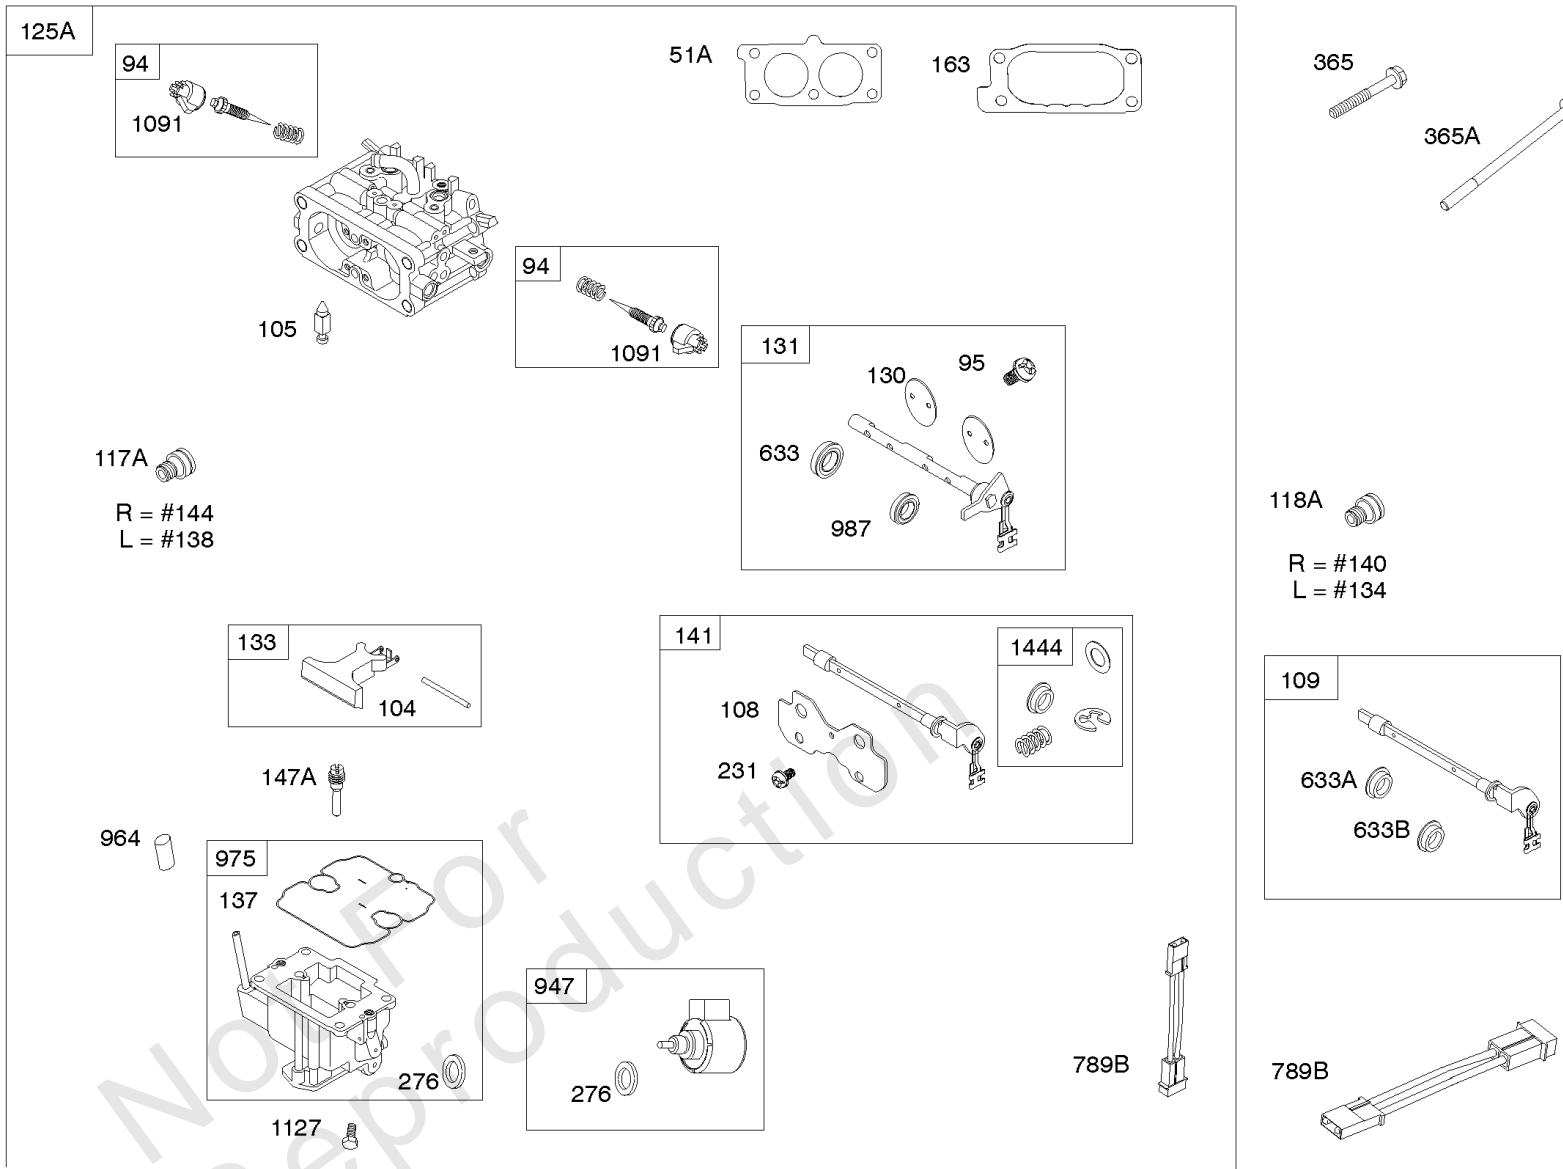

Carburetor, Fuel Supply

REF NO	PART NO	QTY	DESCRIPTION
51A	809910		GASKET, Intake
94	843295		KIT, Idle Mixture
95	690718		SCREW -(Throttle Valve)
104	690739		PIN, Float Hinge
105	809759		VALVE, Float Needle
108	844652		VALVE, Choke
109	841914		SHAFT, Choke -Used Before Code Date 10101500
118A	843587		JET, Main -(High Altitude) (Right Jet) (#140)
118A	843376		JET, Main -(High Altitude) (Left Jet) (#134)
130	841913		VALVE, Throttle
131	845038		KIT, Throttle Shaft
133	809637		FLOAT, Carburetor
137	809645		GASKET, Float Bowl
141	845036		KIT, Choke Shaft
147A	842740		JET, Pilot -(Stamp Mark #52)
163	807375		GASKET, Air Cleaner
187	791745		LINE, Fuel -(23 Inches)(Cut To Required Length)
187	791766		LINE, Fuel -(15 Inches Long)(Cut To Required Length)
187A	844082		LINE, Fuel -(Formed) (Fuel Pump to Carburetor)
187C	844524		LINE, Fuel -(Formed) (Fuel Pump to Carburetor)
231	690718		SCREW -(Choke Valve)
240	845125		FILTER, Fuel
276	806476		WASHER, Sealing
365	807437		SCREW -(Carburetor/Throttle Body) (M6x85mm)
385	809876		SCREW -(Fuel Pump)
385A	807084		SCREW -(Fuel Pump) (M6x14mm)
387	844087		PUMP, Fuel
387A	844527		PUMP, Fuel
601B	791850		CLAMP, Hose -(Green)
601C	691038		CLAMP, Hose -(Black)
633	809641		SEAL, Choke/Throttle Shaft -(Throttle Shaft)
633A	809638		SEAL, Choke/Throttle Shaft -(Choke Shaft) -Used Before Code Date 10101500
633B	809644		SEAL, Choke/Throttle Shaft -(Choke Shaft) -Used Before Code Date 10101500
788	844528		BRACKET, Fuel Pump
789B	843364		HARNESS, Wiring -(Fuel Solenoid)
918	844525		HOSE, Vacuum