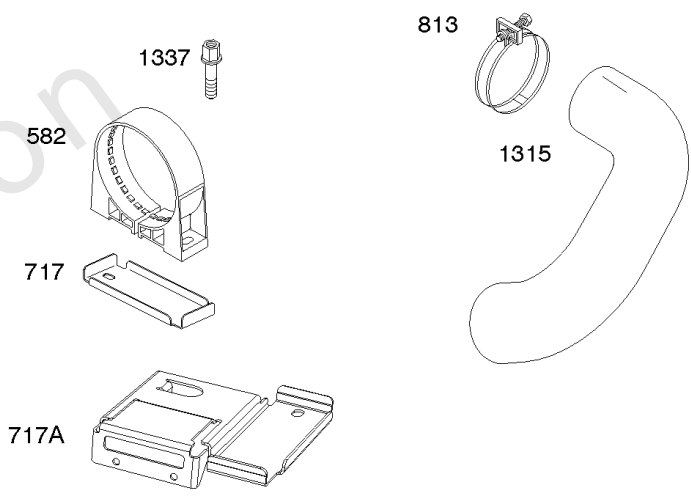

Parts Manual

Mfg. No: 611477-1121-J1

Model Components	Page
Air Cleaners, Muffler.....	4
Alternator, Regulator, Armatures, Electric Starter.....	6
Blower Housing, Flywheel, Air Guides.....	8
Carburetor Overhaul Kit, Engine/Valve Gasket Sets.....	12
Carburetor, Fuel Supply.....	14
Carburetor, Fuel Supply.....	18
Control Brackets, Springs, Links.....	22
Crankcase Cover, Crankshaft, Pistons/Rings, Rods.....	24
Cylinder, Oil Cooler, Governor Control Bracket.....	26
Intake Elbows, Intake Manifold.....	30
Replacement Engine - US & Canada.....	32
Rocker Covers, Cylinder Heads.....	33
Model 54-61 Engine Accessories Catalog.....	35
Maintenance Kits.....	36
Lubrication.....	38
Oil Filter Side Outlet Mufflers.....	40
Center Outlet Mufflers.....	42
Starter Side Outlet Mufflers.....	44
Muffler Bracket Kits.....	46
Speed Control.....	48
Electrical.....	50
Stub Shafts.....	52
Spark Arrester/Deflector.....	54
Air Intake.....	56
Guarding.....	58
Electronic Throttle Kit.....	60