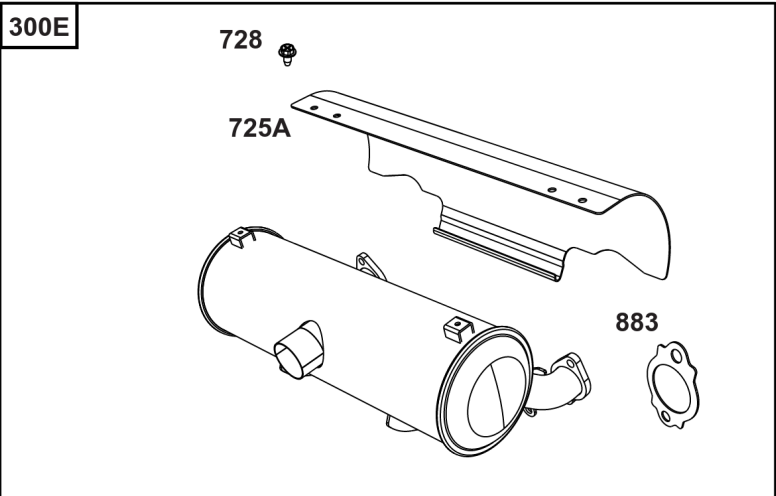

Center Outlet Mufflers

Center Outlet Mufflers

REF NO	PART NO	QTY	DESCRIPTION
22	807362	2	SCREW -(Muffler Bracket)
300	846443	1	MUFFLER -(Vertical Shaft) (Center Outlet) (304 Stainless Steel)
300A	847940	1	MUFFLER -(Vertical Shaft) (Center Outlet) (304 Stainless Steel) (Performance Muffler for 40 HP)
300B	846154	1	MUFFLER -(Horizontal Shaft) (High Mount) (Center Outlet)
300C	847922	1	MUFFLER -(Horizontal Shaft) (High Mount) (Center Outlet) (304 Stainless Steel) (Performance Muffler for 40 HP)
300D	846444	1	MUFFLER -(Horizontal Shaft) (High Mount) (Center Outlet) (304 Stainless Steel)
300E	847478	1	MUFFLER -(Horizontal Shaft) (High Mount) (Center Outlet) (O2 Sensor Port) (EFI)
355	844035	2	WASHER -(Muffler Bracket)
355A	691261	2	WASHER -(Muffler Bracket)
355B	691075	8	WASHER -(Muffler Bracket)
467	846149	4	SCREW -(Exhaust Manifold)
725	841132	1	SHIELD, Heat
725A	847229	1	SHIELD, Heat
728	692067	2	SCREW -(Heat Shield)
740	690941	5	NUT
819	692062	2	SCREW -(Muffler Bracket)
863	848296	1	BRACKET, Muffler
863A	843487	1	BRACKET, Muffler
863B	848296	1	BRACKET, Muffler
883	809872	2	GASKET, Exhaust
1507	848297	1	STUD -(Muffler Bracket)
1507A	848298	2	STUD -(Muffler Bracket)
1507B	846324	2	STUD -(Muffler Bracket)