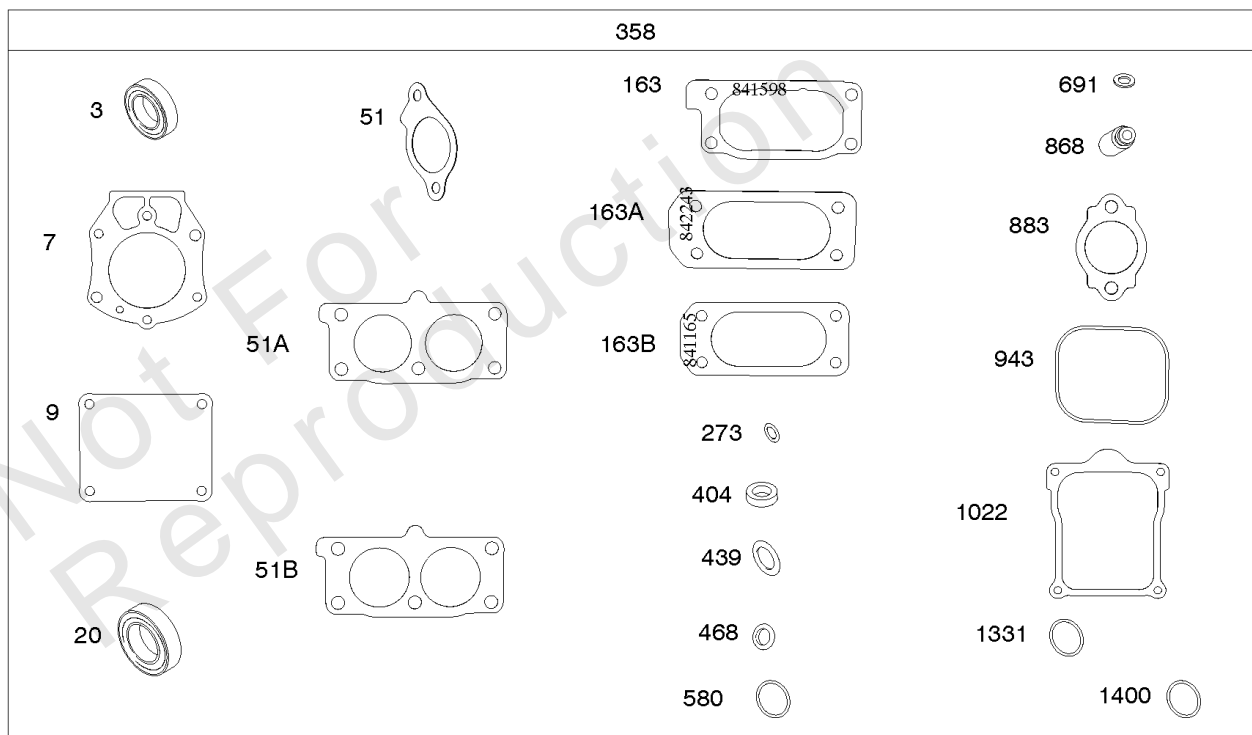

Carburetor Overhaul Kit, Engine/Valve Gasket Sets

REF NO	PART NO	QTY	DESCRIPTION
3	841596		SEAL, Oil -(Magneto Side)
7	809730		GASKET, Cylinder Head
9	842545		GASKET, Breather
20	841596		SEAL, Oil -(PTO Side)
51	841592		GASKET, Intake
51A	809910		GASKET, Intake
51B	841882		GASKET, Intake
51D	843455		GASKET, Intake
94	843295		KIT, Idle Mixture
104	690739		PIN, Float Hinge
105	809759		VALVE, Float Needle
121	843297		KIT, Carburetor Overhaul
122	846245		SPACER, Carburetor
133	809637		FLOAT, Carburetor
137	809645		GASKET, Float Bowl
163	807375		GASKET, Air Cleaner
163A	843117		GASKET, Air Cleaner
163B	841852		GASKET, Air Cleaner -(Air Cleaner)
273	690681		SEAL, O-Ring -(Oil Pump)
276	806476		WASHER, Sealing
358	841122		GASKET SET, Engine
404	809436		WASHER -(Governor Crank)
439	692154		O-RING, Oil Gallery -(Crankcase Cover/Sump or Cylinder Assembly)
468	690690		SEAL, O-Ring -(Oil Pump Screen)
580	809894		SEAL, O-Ring -(Oil Fill Cap)
691	809287		SEAL, Governor Shaft
868	691963		SEAL, Valve
883	809872		GASKET, Exhaust
943	842538		SEAL, O-Ring -(Oil Pump Cover)
1022	809732		GASKET, Rocker Cover
1091	691515		CAP, Limiter
1095	843713		GASKET SET, Valve
1331	809894		SEAL, O-Ring -(Fuel Pump)
1400	809894		SEAL, O-Ring -(Fuel Pump Cover)