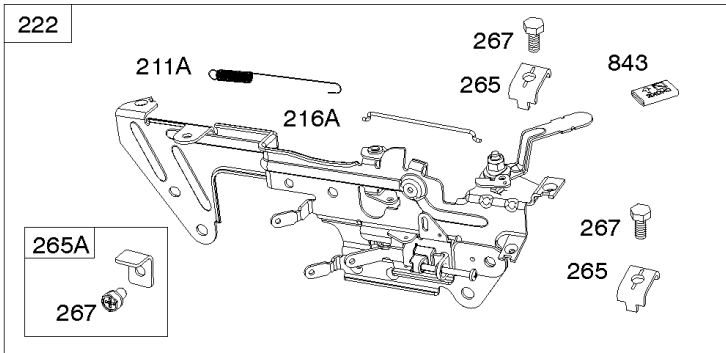

Control Brackets, Springs, Links

REF NO	PART NO	QTY	DESCRIPTION
62	841233		SCREW -(Speed Adjuster Lever)
156	841522		LEVER, Control
188	692062		SCREW -(Control Bracket)
202	841322		LINK, Mechanical Governor
209	841684		SPRING, Governor -(Green)
211	809875		SPRING, Governed Idle -(White)
211A	690707		SPRING, Governed Idle -(Control Bracket) (White)
216	809788		LINK, Choke -Used Before Code Date 11030100
216A	841671		LINK, Choke -(Control Bracket)
216B	845297		LINK, Choke -(120mm) -Used After Code Date 11022800
222B	841528		BRACKET, Control
226	841613		ROD, Choke
232	690545		SPRING/LINK, Governor
265	691024		CLAMP, Casing -(Control Bracket)
265A	841673		CLAMP, Casing -(Control Bracket)
266	841521		CONTROL, Throttle
267	841552		SCREW -(Casing Clamp) (M5x20mm)
271	692541		LEVER, Control
282	841552		SCREW -(Control Lever)
504	846156		WASHER
541	841525		WASHER -(Speed Adjuster Lever) (Flat Washer)
541A	841526		WASHER -(Speed Adjuster Lever) (Wave Washer)
561	690713		NUT -(Control Lever)
717A	842730		BRACKET, Air Cleaner
843	809672		SLEEVE, Lever -(Control Bracket)
843A	842745		SLEEVE, Lever -(Speed Control Lever)