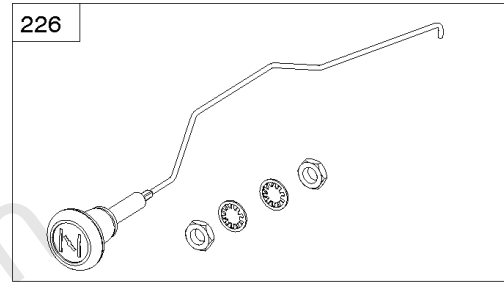

Control Brackets, Springs, Links

REF NO	PART NO	QTY	DESCRIPTION
62	841233		SCREW -(Speed Adjuster Lever)
156	841522		LEVER, Control
188	692062		SCREW -(Control Bracket)
202	841322		LINK, Mechanical Governor
209	841684		SPRING, Governor -(Green)
211	809875		SPRING, Governed Idle -(White)
211A	690707		SPRING, Governed Idle -(Control Bracket) (White)
216	809788		LINK, Choke -Used Before Code Date 11030100
216A	841671		LINK, Choke -(Control Bracket)
216B	845297		LINK, Choke -(120mm) -Used After Code Date 11022800
222B	841528		BRACKET, Control
226	841613		ROD, Choke
232	690545		SPRING/LINK, Governor
265	691024		CLAMP, Casing -(Control Bracket)
265A	841673		CLAMP, Casing -(Control Bracket)
266	841521		CONTROL, Throttle
267	841552		SCREW -(Casing Clamp) (M5x20mm)
271	692541		LEVER, Control
282	841552		SCREW -(Control Lever)
504	846156		WASHER
541	841525		WASHER -(Speed Adjuster Lever) (Flat Washer)
541A	841526		WASHER -(Speed Adjuster Lever) (Wave Washer)
561	690713		NUT -(Control Lever)
717A	842730		BRACKET, Air Cleaner
843	809672		SLEEVE, Lever -(Control Bracket)
843A	842745		SLEEVE, Lever -(Speed Control Lever)