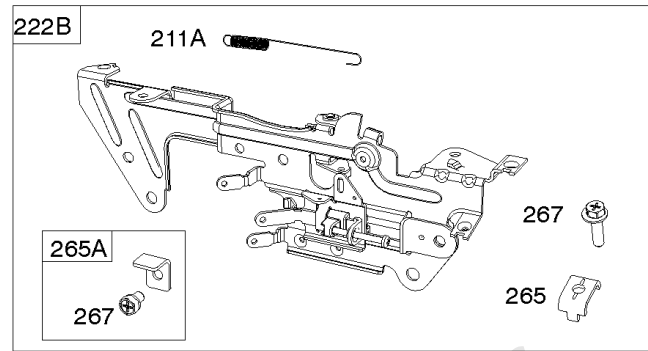

Control Brackets, Springs, Links

REF NO	PART NO	QTY	DESCRIPTION
62	841233		SCREW -(Speed Adjuster Lever)
156	841522		LEVER, Control
188	692062		SCREW -(Control Bracket)
202	841322		LINK, Mechanical Governor
209	841684		SPRING, Governor -(Green)
211	809875		SPRING, Governed Idle -(White)
211A	690707		SPRING, Governed Idle -(Control Bracket) (White)
216	809788		LINK, Choke -Used Before Code Date 11030100
216A	841671		LINK, Choke -(Control Bracket)
216B	845297		LINK, Choke -(120mm) -Used After Code Date 11022800
222B	841528		BRACKET, Control
226	841613		ROD, Choke
232	690545		SPRING/LINK, Governor
265	691024		CLAMP, Casing -(Control Bracket)
265A	841673		CLAMP, Casing -(Control Bracket)
266	841521		CONTROL, Throttle
267	841552		SCREW -(Casing Clamp) (M5x20mm)
271	692541		LEVER, Control
282	841552		SCREW -(Control Lever)
504	846156		WASHER
541	841525		WASHER -(Speed Adjuster Lever) (Flat Washer)
541A	841526		WASHER -(Speed Adjuster Lever) (Wave Washer)
561	690713		NUT -(Control Lever)
717A	842730		BRACKET, Air Cleaner
843	809672		SLEEVE, Lever -(Control Bracket)
843A	842745		SLEEVE, Lever -(Speed Control Lever)