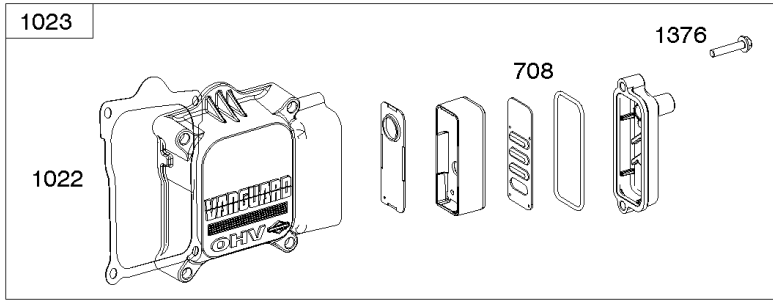

Rocker Covers, Cylinder Heads

REF NO	PART NO	QTY	DESCRIPTION
5	845588		HEAD, Cylinder -(Cylinder 1)
5A	845590		HEAD, Cylinder -(Cylinder 2)
7	809730		GASKET, Cylinder Head
11	809736		TUBE, Breather
13	809784		SCREW -(Cylinder Head)
21	843464		CAP, Oil Fill
33	844787		VALVE, Exhaust
34	843730		VALVE, Intake
35	845589		SPRING, Valve -(Intake) (Intake) (Pink)
35A	809374		SPRING, Valve -(Intake) (Intake) (White)
36	845589		SPRING, Valve -(Exhaust) (Exhaust) (Pink)
36A	809374		SPRING, Valve -(Exhaust) (Exhaust) (White)
40	844788		RETAINER, Valve
42	807683		KEEPER, Valve
45	809785		TAPPET, Valve
192	690083		ADJUSTER, Rocker Arm
337	792015		PLUG, Spark
383	19576S		WRENCH, Spark Plug
580	809894		SEAL, O-Ring -(Oil Fill Cap)
601	841499		CLAMP, Hose -(Breather Tube) -Used Before Code Date 07121400
601	844405		CLAMP, Hose -Used After Code Date 07121300
635	692076		BOOT, Spark Plug
708	841301		SEAL, O-Ring -(Breather Reed)
788	844528		BRACKET, Fuel Pump
798	691492		SCREW -(Rocker Arm)
806	807357		SCREW -(Lifting Bracket)
868	691963		SEAL, Valve
871	692057		BUSHING, Valve Guide
914	807357		SCREW -(Rocker Cover)
1022	809732		GASKET, Rocker Cover
1023	809789		COVER, Rocker -(Cylinder #1)
1023A	809731		COVER, Rocker -(Cylinder #2)
1026	809783		ROD, Push -(Intake and Exhaust)
1029	690972		ARM, Rocker
1029A	807323		ARM, Rocker
1077	809729		BRACKET, Lifting
1100	791959		PIVOT, Rocker Arm
1376	806421		SCREW -(Breather Reed Cover)