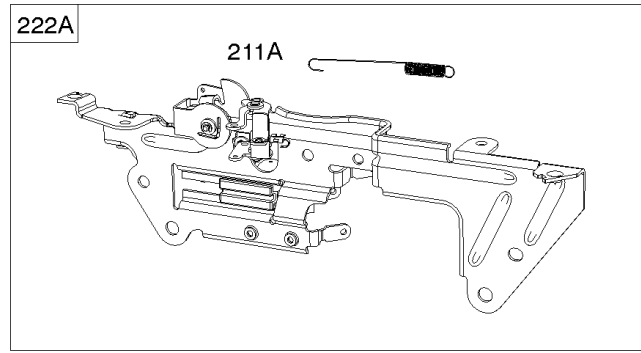

Control Brackets, Springs, Links

REF NO	PART NO	QTY	DESCRIPTION
62	841233		SCREW -(Speed Adjuster Lever)
156	841522		LEVER, Control
188	692062		SCREW -(Control Bracket)
202	841322		LINK, Mechanical Governor
209	841684		SPRING, Governor -(Green)
211	809875		SPRING, Governed Idle -(White)
211A	690707		SPRING, Governed Idle -(Control Bracket) (White)
216	809788		LINK, Choke -Used Before Code Date 11030100
216A	841671		LINK, Choke -(Control Bracket)
216B	845297		LINK, Choke -(120mm) -Used After Code Date 11022800
222B	841528		BRACKET, Control
226	841613		ROD, Choke
232	690545		SPRING/LINK, Governor
265	691024		CLAMP, Casing -(Control Bracket)
265A	841673		CLAMP, Casing -(Control Bracket)
266	841521		CONTROL, Throttle
267	841552		SCREW -(Casing Clamp) (M5x20mm)
271	692541		LEVER, Control
282	841552		SCREW -(Control Lever)
504	846156		WASHER
541	841525		WASHER -(Speed Adjuster Lever) (Flat Washer)
541A	841526		WASHER -(Speed Adjuster Lever) (Wave Washer)
561	690713		NUT -(Control Lever)
717A	842730		BRACKET, Air Cleaner
843	809672		SLEEVE, Lever -(Control Bracket)
843A	842745		SLEEVE, Lever -(Speed Control Lever)