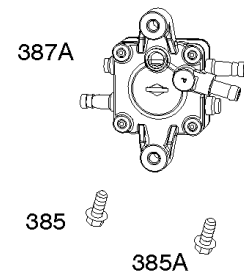

Carburetor, Fuel Supply

REF NO	PART NO	QTY	DESCRIPTION
51A	809910		GASKET, Intake
94	843295		KIT, Idle Mixture
95	690718		SCREW -(Throttle Valve)
104	690739		PIN, Float Hinge
105	809759		VALVE, Float Needle
108	844652		VALVE, Choke
109	841914		SHAFT, Choke -Used Before Code Date 10101500
118A	843587		JET, Main -(High Altitude) (Right Jet) (#140)
118A	843376		JET, Main -(High Altitude) (Left Jet) (#134)
130	841913		VALVE, Throttle
131	845038		KIT, Throttle Shaft
133	809637		FLOAT, Carburetor
137	809645		GASKET, Float Bowl
141	845036		KIT, Choke Shaft
147A	842740		JET, Pilot -(Stamp Mark #52)
163	807375		GASKET, Air Cleaner
187	791745		LINE, Fuel -(23 Inches)(Cut To Required Length)
187	791766		LINE, Fuel -(15 Inches Long)(Cut To Required Length)
187A	844082		LINE, Fuel -(Formed) (Fuel Pump to Carburetor)
187C	844524		LINE, Fuel -(Formed) (Fuel Pump to Carburetor)
231	690718		SCREW -(Choke Valve)
240	845125		FILTER, Fuel
276	806476		WASHER, Sealing
365	807437		SCREW -(Carburetor/Throttle Body) (M6x85mm)
385	809876		SCREW -(Fuel Pump)
385A	807084		SCREW -(Fuel Pump) (M6x14mm)
387	844087		PUMP, Fuel
387A	844527		PUMP, Fuel
601B	791850		CLAMP, Hose -(Green)
601C	691038		CLAMP, Hose -(Black)
633	809641		SEAL, Choke/Throttle Shaft -(Throttle Shaft)
633A	809638		SEAL, Choke/Throttle Shaft -(Choke Shaft) -Used Before Code Date 10101500
633B	809644		SEAL, Choke/Throttle Shaft -(Choke Shaft) -Used Before Code Date 10101500
788	844528		BRACKET, Fuel Pump
789B	843364		HARNESS, Wiring -(Fuel Solenoid)
918	844525		HOSE, Vacuum