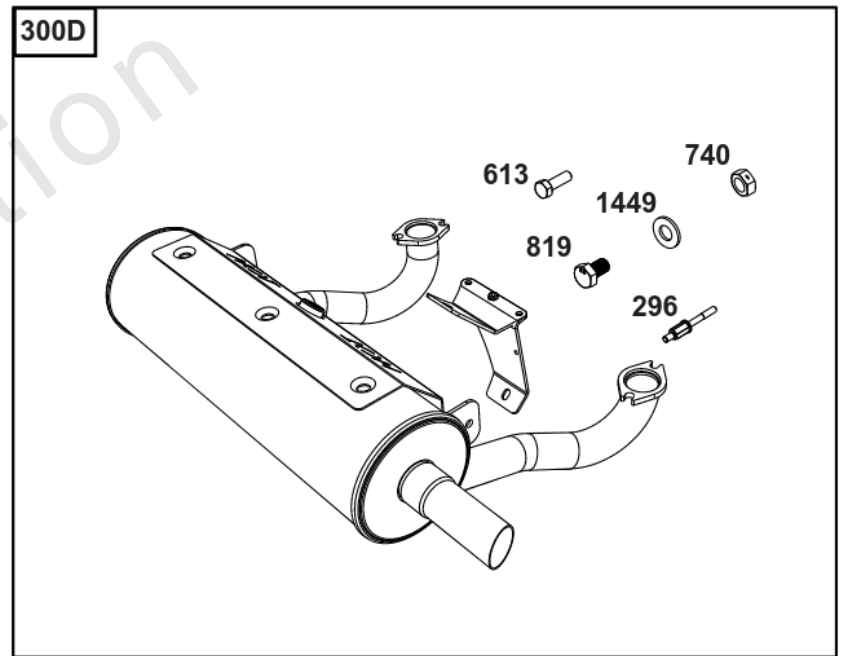

Not For
Reproduction

Lubrication

REF NO	PART NO	QTY	DESCRIPTION
186	796532	1	CONNECTOR, Hose -(Threaded Engine Block Connector for EZ-Oil Drain Hose)(Order hose separate)
239	690233	1	SWITCH, Oil Pressure -(2-4 PSI Normally-Closed Switch)
239A	491657S	1	SWITCH, Oil Pressure -(3-5 PSI Normally-Closed Switch)
239B	841281	1	SWITCH, Oil Pressure -(7-10 PSI Normally-Closed Switch)
239C	694115	1	SWITCH, Oil Pressure -(9-13 PSI Normally-Closed Switch)
239D	697049	1	SWITCH, Oil Pressure -(3-6 PSI Normally-Open Switch)
460	1761386YP	1	CONNECTOR, Filter Adapter -(Oil Drain Valve) (Fitting M14, 90 Degree 9/16 JIC)
460A	5100366SM	1	METRIC ADAPTER, M14-1 -(Threaded engine block adapter M14 to 3/8 for EZ-Oil Drain connector) (order 796532 separate)
512	594200	1	HOSE, Oil Drain -(EZ-Oil Drain Hose, 10.5") (Order threaded engine block connector separate)
512	593635	1	HOSE, Oil Drain -(EZ-Oil Drain Hose, 13.75") (Order threaded engine block connector separate)
512B	1723165SM	1	HOSE, Oil Drain, 10-1/2" Long, 3/8-18 Fittings -(10.5")
512C	5048681SM	1	HOSE, OIL DRAIN -(12.5")
517	593633	1	RETAINER, Oil Drain
1346	844802	1	VALVE, Oil Drain Shut Off
1346A	492031	1	VALVE, Oil Drain Shut Off
1505	100169		OIL-1QT VANGUARD (CASE) -(1 qt. Bottle)
1505A	100170		OIL-5QT VANGUARD (CASE) -(5 qt. Bottle)