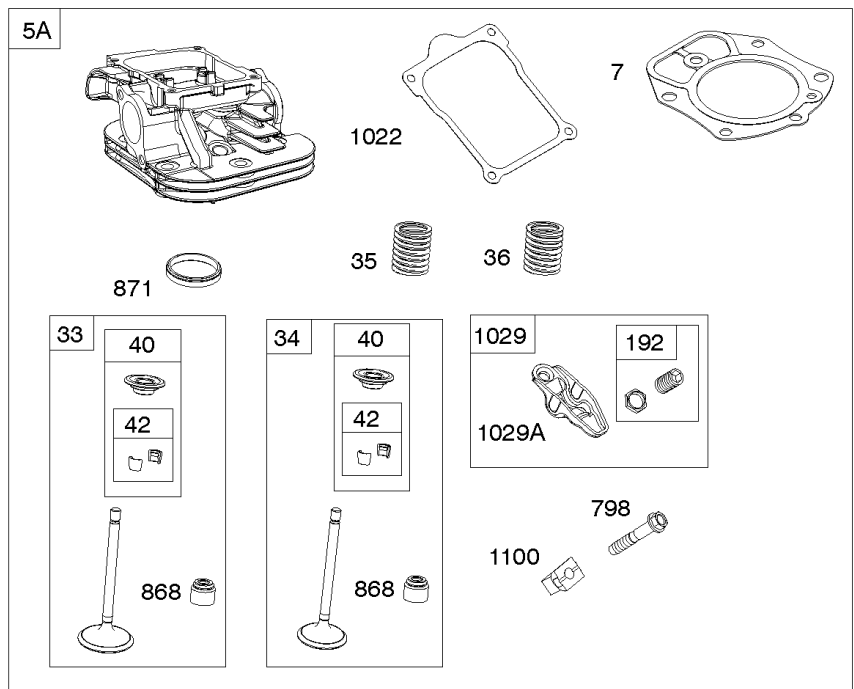

Rocker Covers, Cylinder Heads

REF NO	PART NO	QTY	DESCRIPTION
5	845588		HEAD, Cylinder -(Cylinder 1)
5A	845590		HEAD, Cylinder -(Cylinder 2)
7	809730		GASKET, Cylinder Head
11	809736		TUBE, Breather
13	809784		SCREW -(Cylinder Head)
21	843464		CAP, Oil Fill
33	844787		VALVE, Exhaust
34	843730		VALVE, Intake
35	845589		SPRING, Valve -(Intake) (Intake) (Pink)
35A	809374		SPRING, Valve -(Intake) (Intake) (White)
36	845589		SPRING, Valve -(Exhaust) (Exhaust) (Pink)
36A	809374		SPRING, Valve -(Exhaust) (Exhaust) (White)
40	844788		RETAINER, Valve
42	807683		KEEPER, Valve
45	809785		TAPPET, Valve
192	690083		ADJUSTER, Rocker Arm
337	792015		PLUG, Spark
383	19576S		WRENCH, Spark Plug
580	809894		SEAL, O-Ring -(Oil Fill Cap)
601	841499		CLAMP, Hose -(Breather Tube) -Used Before Code Date 07121400
601	844405		CLAMP, Hose -Used After Code Date 07121300
635	692076		BOOT, Spark Plug
708	841301		SEAL, O-Ring -(Breather Reed)
788	844528		BRACKET, Fuel Pump
798	691492		SCREW -(Rocker Arm)
806	807357		SCREW -(Lifting Bracket)
868	691963		SEAL, Valve
871	692057		BUSHING, Valve Guide
914	807357		SCREW -(Rocker Cover)
1022	809732		GASKET, Rocker Cover
1023	809789		COVER, Rocker -(Cylinder #1)
1023A	809731		COVER, Rocker -(Cylinder #2)
1026	809783		ROD, Push -(Intake and Exhaust)
1029	690972		ARM, Rocker
1029A	807323		ARM, Rocker
1077	809729		BRACKET, Lifting
1100	791959		PIVOT, Rocker Arm
1376	806421		SCREW -(Breather Reed Cover)