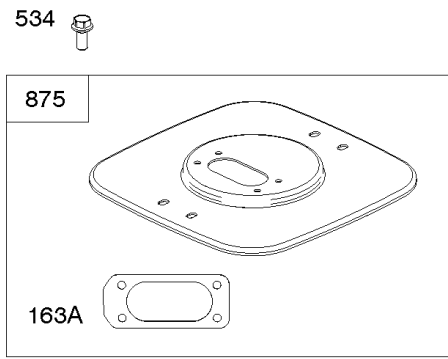

Parts Manual

Mfg. No: 611477-1121-J1

Model Components	Page
Air Cleaners, Muffler.....	4
Alternator, Regulator, Armatures, Electric Starter.....	6
Blower Housing, Flywheel, Air Guides.....	8
Carburetor Overhaul Kit, Engine/Valve Gasket Sets.....	12
Carburetor, Fuel Supply.....	14
Carburetor, Fuel Supply.....	18
Control Brackets, Springs, Links.....	22
Crankcase Cover, Crankshaft, Pistons/Rings, Rods.....	24
Cylinder, Oil Cooler, Governor Control Bracket.....	26
Intake Elbows, Intake Manifold.....	30
Replacement Engine - US & Canada.....	32
Rocker Covers, Cylinder Heads.....	33
Model 54-61 Engine Accessories Catalog.....	35
Maintenance Kits.....	36
Lubrication.....	38
Oil Filter Side Outlet Mufflers.....	40
Center Outlet Mufflers.....	42
Starter Side Outlet Mufflers.....	44
Muffler Bracket Kits.....	46
Speed Control.....	48
Electrical.....	50
Stub Shafts.....	52
Spark Arrester/Deflector.....	54
Air Intake.....	56
Guarding.....	58
Electronic Throttle Kit.....	60