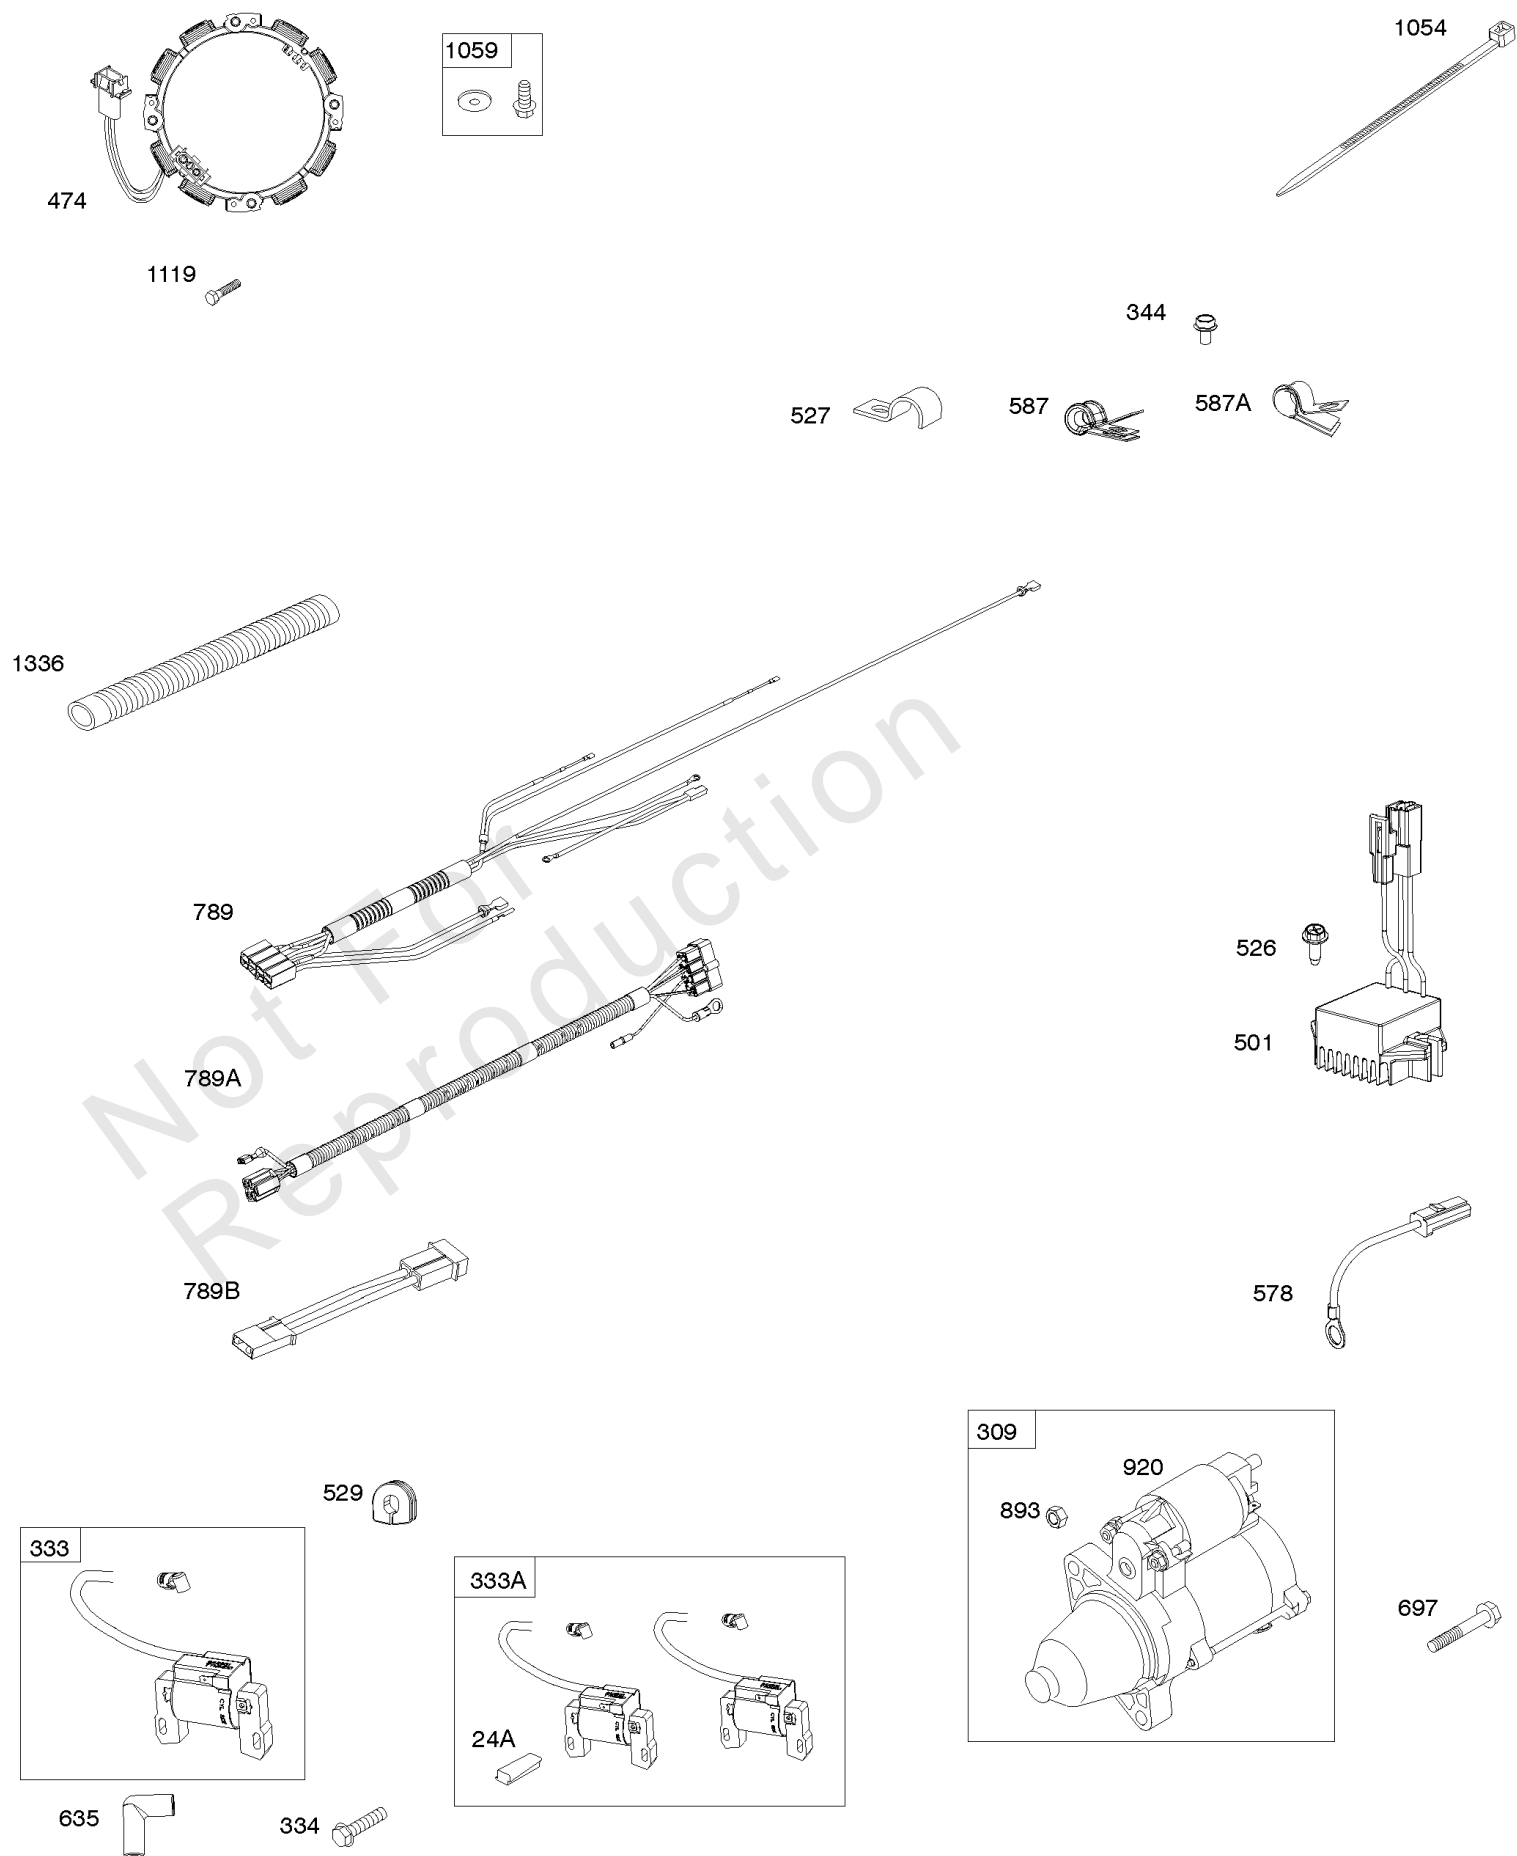

Air Cleaners, Muffler

REF NO	PART NO	QTY	DESCRIPTION
163A	843117		GASKET, Air Cleaner
167	841855		SEAL, Air Cleaner Nut
300	845741		MUFFLER -(Starter Motor Side Outlet)
300A	846283		MUFFLER -(Starter Motor Side Outlet)
437	846149		SCREW -(Exhaust Manifold) (M8x25mm)
445	841497		FILTER, A/C Cartridge
445A	821136		FILTER, A/C Cartridge
445B	692519		FILTER, A/C Cartridge
467	846008		KNOB, Air Cleaner Cover -(M8)
467A	841846		KNOB, Air Cleaner Cover -(M6)
467B	846007		KNOB, Air Cleaner Cover -(M8)
467C	844618		KNOB, Air Cleaner Cover -(M6)
534	692062		SCREW -(Air Cleaner)
536	809670		CLEANER, Air
582	809878		CLAMP, Air Cleaner
613	692062		SCREW -(Muffler) (M8x18mm)
643	844932		RETAINER, Air Cleaner
646	841849		BRACE, Air Cleaner
711	807385		SCREW -(Carburetor Shield)
717	841886		BRACKET, Air Cleaner
717A	842730		BRACKET, Air Cleaner
725	841132		SHIELD, Heat
728	692067		SCREW -(Heat Shield)
813	807376		CLAMP
875	843118		BASE, Air Cleaner -Used After Code Date 06062200
875A	841851		BASE, Air Cleaner -Used Before Code Date 06062300
883	809872		GASKET, Exhaust
967	692520		FILTER, Pre Cleaner
968	841847		COVER, Air Cleaner
968A	842621		COVER, Air Cleaner
996	846006		SHIELD, Carburetor -(M8 Stud) -Used After Code Date 14012700
996A	846013		SHIELD, Carburetor -(M8 Stud) -Used Before Code Date 14012800
1315	809905		HOSE, Air Cleaner
1328	809907		CAP, A/C Rain
1337	807382		SCREW -(Air Cleaner Clamp)
1406	842623		VALVE, Debris