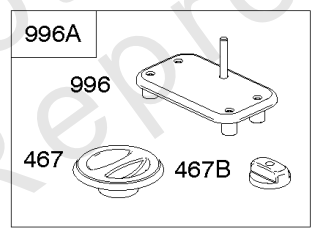

Parts Manual

Mfg. No: 611477-1121-J1

Model Components	Page
Air Cleaners, Muffler.....	4
Alternator, Regulator, Armatures, Electric Starter.....	6
Blower Housing, Flywheel, Air Guides.....	8
Carburetor Overhaul Kit, Engine/Valve Gasket Sets.....	12
Carburetor, Fuel Supply.....	14
Carburetor, Fuel Supply.....	18
Control Brackets, Springs, Links.....	22
Crankcase Cover, Crankshaft, Pistons/Rings, Rods.....	24
Cylinder, Oil Cooler, Governor Control Bracket.....	26
Intake Elbows, Intake Manifold.....	30
Replacement Engine - US & Canada.....	32
Rocker Covers, Cylinder Heads.....	33
Model 54-61 Engine Accessories Catalog.....	35
Maintenance Kits.....	36
Lubrication.....	38
Oil Filter Side Outlet Mufflers.....	40
Center Outlet Mufflers.....	42
Starter Side Outlet Mufflers.....	44
Muffler Bracket Kits.....	46
Speed Control.....	48
Electrical.....	50
Stub Shafts.....	52
Spark Arrester/Deflector.....	54
Air Intake.....	56
Guarding.....	58
Electronic Throttle Kit.....	60