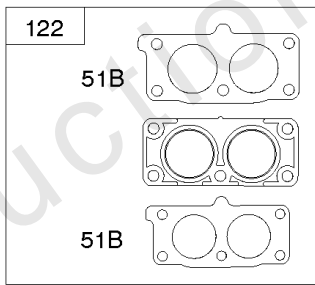

Not For Reproduction

Intake Elbows, Intake Manifold

REF NO	PART NO	QTY	DESCRIPTION
50	844340		MANIFOLD, Intake
51	841592		GASKET, Intake
51B	841882		GASKET, Intake
54	844656		SCREW -(Intake Manifold) (M6x69mm) -Used After Code Date 09093000
98	841842		KIT, Idle Speed -(Intake Elbow)
122	846245		SPACER, Carburetor
163	807375		GASKET, Air Cleaner
163A	843117		GASKET, Air Cleaner
186	844568		CONNECTOR, Hose -(Intake Manifold)
290	809911		SCREW -(Intake Elbow) (M6x55mm)
290A	807421		SCREW -(Intake Elbow) (M6x25mm)
365	807437		SCREW -(Carburetor/Throttle Body) (M6x85mm)
415	794903		PLUG
431	841539		ELBOW, Intake
431A	841854		MANIFOLD, Intake -Used Before Code Date 06062300
431A	843116		ELBOW, Intake -Used After Code Date 06062200
431B	809896		ELBOW, Intake
964A	590799		CAP, Connector
1130	841590		STUD -(Intake Manifold) -Used Before Code Date 10093000
1174	842067		NUT -(Intake Manifold) -Used Before Code Date 10093000