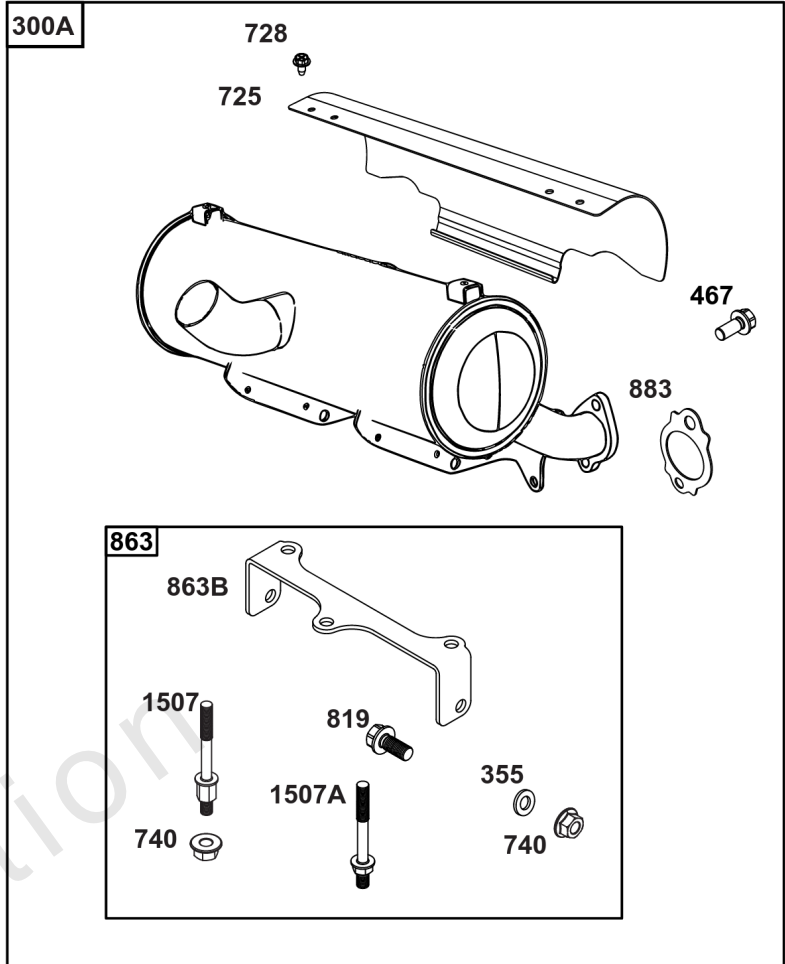

Center Outlet Mufflers

Center Outlet Mufflers

REF NO	PART NO	QTY	DESCRIPTION
22	807362	2	SCREW -(Muffler Bracket)
300	846443	1	MUFFLER -(Vertical Shaft) (Center Outlet) (304 Stainless Steel)
300A	847940	1	MUFFLER -(Vertical Shaft) (Center Outlet) (304 Stainless Steel) (Performance Muffler for 40 HP)
300B	846154	1	MUFFLER -(Horizontal Shaft) (High Mount) (Center Outlet)
300C	847922	1	MUFFLER -(Horizontal Shaft) (High Mount) (Center Outlet) (304 Stainless Steel) (Performance Muffler for 40 HP)
300D	846444	1	MUFFLER -(Horizontal Shaft) (High Mount) (Center Outlet) (304 Stainless Steel)
300E	847478	1	MUFFLER -(Horizontal Shaft) (High Mount) (Center Outlet) (O2 Sensor Port) (EFI)
355	844035	2	WASHER -(Muffler Bracket)
355A	691261	2	WASHER -(Muffler Bracket)
355B	691075	8	WASHER -(Muffler Bracket)
467	846149	4	SCREW -(Exhaust Manifold)
725	841132	1	SHIELD, Heat
725A	847229	1	SHIELD, Heat
728	692067	2	SCREW -(Heat Shield)
740	690941	5	NUT
819	692062	2	SCREW -(Muffler Bracket)
863	848296	1	BRACKET, Muffler
863A	843487	1	BRACKET, Muffler
863B	848296	1	BRACKET, Muffler
883	809872	2	GASKET, Exhaust
1507	848297	1	STUD -(Muffler Bracket)
1507A	848298	2	STUD -(Muffler Bracket)
1507B	846324	2	STUD -(Muffler Bracket)