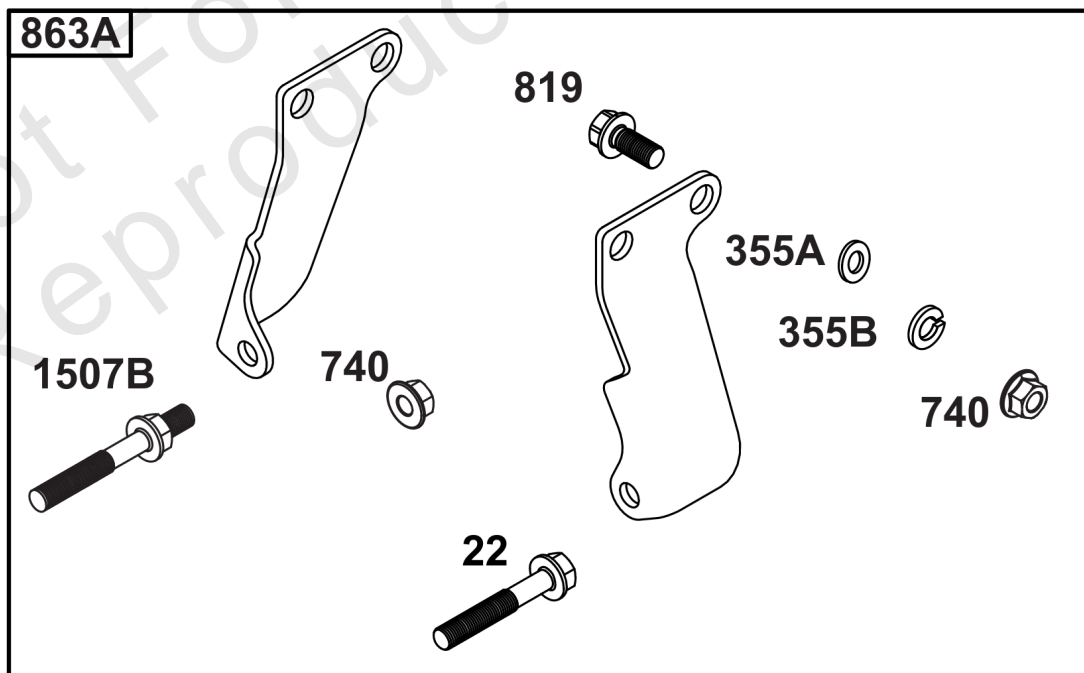

Muffler Bracket Kits

REF NO	PART NO	QTY	DESCRIPTION
22	807362	2	SCREW -(Muffler Bracket)
355	844035	2	WASHER -(Muffler Bracket)
355A	691261	2	WASHER -(Muffler Bracket)
355B	691075	8	WASHER -(Muffler Bracket)
740	690941	6	NUT -(Muffler Bracket)
819	692062	2	SCREW -(Muffler Bracket)
863	848316	1	BRACKET, Muffler -(Vertical)
863A	843487	1	BRACKET, Muffler -(Horizontal)
863B	848296	1	BRACKET, Muffler -(Vertical)
1507	848297	1	STUD -(Muffler Bracket)
1507A	848298	2	STUD -(Muffler Bracket)
1507B	846324	2	STUD -(Muffler Bracket)