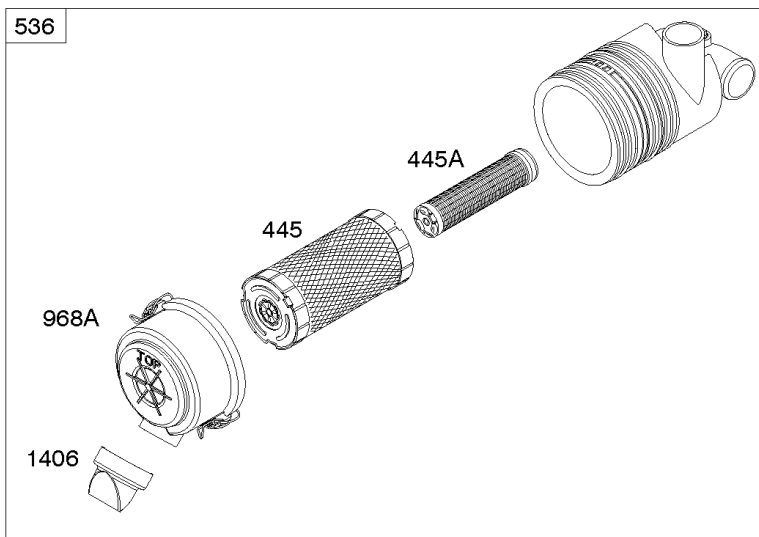

Model Components	Page
Air Cleaners, Muffler.....	4
Alternator, Regulator, Armatures, Electric Starter.....	6
Blower Housing, Flywheel, Air Guides.....	8
Carburetor Overhaul Kit, Engine/Valve Gasket Sets.....	12
Carburetor, Fuel Supply.....	14
Carburetor, Fuel Supply.....	18
Control Brackets, Springs, Links.....	22
Crankcase Cover, Crankshaft, Pistons/Rings, Rods.....	24
Cylinder, Oil Cooler, Governor Control Bracket.....	26
Intake Elbows, Intake Manifold.....	30
Replacement Engine - US & Canada.....	32
Rocker Covers, Cylinder Heads.....	33
Model 54-61 Engine Accessories Catalog.....	35
Maintenance Kits.....	36
Lubrication.....	38
Oil Filter Side Outlet Mufflers.....	40
Center Outlet Mufflers.....	42
Starter Side Outlet Mufflers.....	44
Muffler Bracket Kits.....	46
Speed Control.....	48
Electrical.....	50
Stub Shafts.....	52
Spark Arrester/Deflector.....	54
Air Intake.....	56
Guarding.....	58
Electronic Throttle Kit.....	60