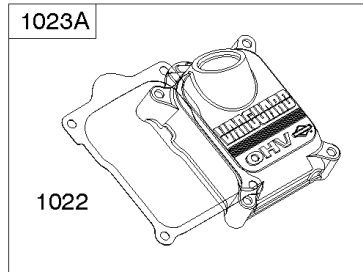

Rocker Covers, Cylinder Heads

REF NO	PART NO	QTY	DESCRIPTION
5	845588		HEAD, Cylinder -(Cylinder 1)
5A	845590		HEAD, Cylinder -(Cylinder 2)
7	809730		GASKET, Cylinder Head
11	809736		TUBE, Breather
13	809784		SCREW -(Cylinder Head)
21	843464		CAP, Oil Fill
33	844787		VALVE, Exhaust
34	843730		VALVE, Intake
35	845589		SPRING, Valve -(Intake) (Intake) (Pink)
35A	809374		SPRING, Valve -(Intake) (Intake) (White)
36	845589		SPRING, Valve -(Exhaust) (Exhaust) (Pink)
36A	809374		SPRING, Valve -(Exhaust) (Exhaust) (White)
40	844788		RETAINER, Valve
42	807683		KEEPER, Valve
45	809785		TAPPET, Valve
192	690083		ADJUSTER, Rocker Arm
337	792015		PLUG, Spark
383	19576S		WRENCH, Spark Plug
580	809894		SEAL, O-Ring -(Oil Fill Cap)
601	841499		CLAMP, Hose -(Breather Tube) -Used Before Code Date 07121400
601	844405		CLAMP, Hose -Used After Code Date 07121300
635	692076		BOOT, Spark Plug
708	841301		SEAL, O-Ring -(Breather Reed)
788	844528		BRACKET, Fuel Pump
798	691492		SCREW -(Rocker Arm)
806	807357		SCREW -(Lifting Bracket)
868	691963		SEAL, Valve
871	692057		BUSHING, Valve Guide
914	807357		SCREW -(Rocker Cover)
1022	809732		GASKET, Rocker Cover
1023	809789		COVER, Rocker -(Cylinder #1)
1023A	809731		COVER, Rocker -(Cylinder #2)
1026	809783		ROD, Push -(Intake and Exhaust)
1029	690972		ARM, Rocker
1029A	807323		ARM, Rocker
1077	809729		BRACKET, Lifting
1100	791959		PIVOT, Rocker Arm
1376	806421		SCREW -(Breather Reed Cover)