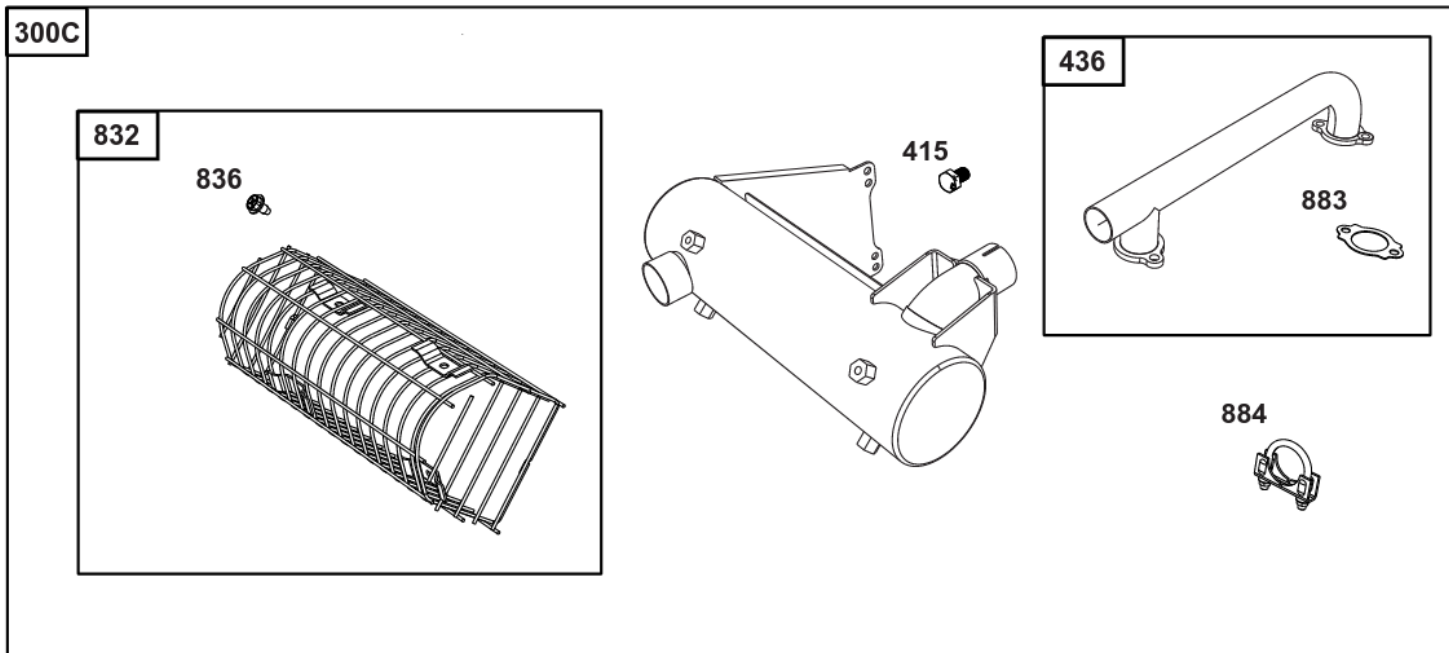

Not For
Reproduction

Lubrication

REF NO	PART NO	QTY	DESCRIPTION
186	796532	1	CONNECTOR, Hose -(Threaded Engine Block Connector for EZ-Oil Drain Hose)(Order hose separate)
239	690233	1	SWITCH, Oil Pressure -(2-4 PSI Normally-Closed Switch)
239A	491657S	1	SWITCH, Oil Pressure -(3-5 PSI Normally-Closed Switch)
239B	841281	1	SWITCH, Oil Pressure -(7-10 PSI Normally-Closed Switch)
239C	694115	1	SWITCH, Oil Pressure -(9-13 PSI Normally-Closed Switch)
239D	697049	1	SWITCH, Oil Pressure -(3-6 PSI Normally-Open Switch)
460	1761386YP	1	CONNECTOR, Filter Adapter -(Oil Drain Valve) (Fitting M14, 90 Degree 9/16 JIC)
460A	5100366SM	1	METRIC ADAPTER, M14-1 -(Threaded engine block adapter M14 to 3/8 for EZ-Oil Drain connector) (order 796532 separate)
512	594200	1	HOSE, Oil Drain -(EZ-Oil Drain Hose, 10.5") (Order threaded engine block connector separate)
512	593635	1	HOSE, Oil Drain -(EZ-Oil Drain Hose, 13.75") (Order threaded engine block connector separate)
512B	1723165SM	1	HOSE, Oil Drain, 10-1/2" Long, 3/8-18 Fittings -(10.5")
512C	5048681SM	1	HOSE, OIL DRAIN -(12.5")
517	593633	1	RETAINER, Oil Drain
1346	844802	1	VALVE, Oil Drain Shut Off
1346A	492031	1	VALVE, Oil Drain Shut Off
1505	100169		OIL-1QT VANGUARD (CASE) -(1 qt. Bottle)
1505A	100170		OIL-5QT VANGUARD (CASE) -(5 qt. Bottle)