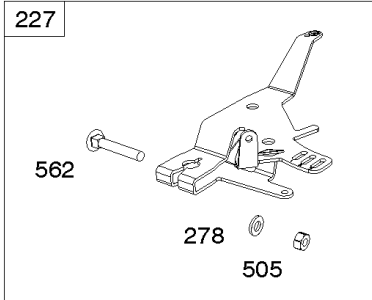

Cylinder, Oil Cooler, Governor Control Bracket

REF NO	PART NO	QTY	DESCRIPTION
1	845756		CYLINDER ASSEMBLY
3	841596		SEAL, Oil -(Magneto Side)
12	846037		GASKET, Crankcase -Used After Code Date 13072100
12A	844107		GASKET, Crankcase -Used Before Code Date 13072200
15	807392		PLUG, Oil Drain
227	809984		LEVER, Governor Control
239	841281		SWITCH, Oil Pressure
278	842122		WASHER -(Governor Control Lever)
400	846249		COOLER, Oil -Used After Code Date 14052200
400A	846489		COOLER, Oil -Used Before Code Date 14052300
404	809436		WASHER -(Governor Crank)
417	841233		SCREW -(Oil Cooler) (M6x10mm) -Used After Code Date 13072600
417A	843345		SCREW -(Oil Cooler) (M6x8mm) -Used Before Code Date 13072700
417B	846250		SCREW -(Oil Cooler) (M6x16mm)
439	692154		O-RING, Oil Gallery -(Crankcase Cover/Sump or Cylinder Assembly)
439A	846027		O-RING, Oil Gallery -(Crankcase Cover/Sump or Cylinder Assembly) -Used After Code Date 13072100
490	843433		BEARING, Magneto Side
505	844752		NUT -(Governor Control Lever)
562	843344		BOLT -(Governor Lever)
601A	841597		CLAMP, Hose -(Oil Cooler Hose)
601D	845209		CLAMP, Hose -(Oil Cooler Hose)
615	809533		RETAINER, Governor Shaft -(Cylinder)
616	844180		CRANK, Governor
691	809287		SEAL, Governor Shaft
718	690959		PIN, Locating -(Cylinder)
718A	809508		PIN, Locating -(Cylinder Head)
718B	845925		PIN, Locating -(Cylinder) (Spiral)
829	846247		HOSE, Oil Cooler -Used After Code Date 14052200
829A	846248		HOSE, Oil Cooler -Used After Code Date 14052200
829B	846155		HOSE, Oil Cooler -Used Before Code Date 14052300
1013	841602		NIPPLE, Oil Filter
1027	842921		FILTER, Oil
1036	-----		Label-Emissions -(Available From A Briggs & Stratton Authorized Dealer)

1036

1319

1330