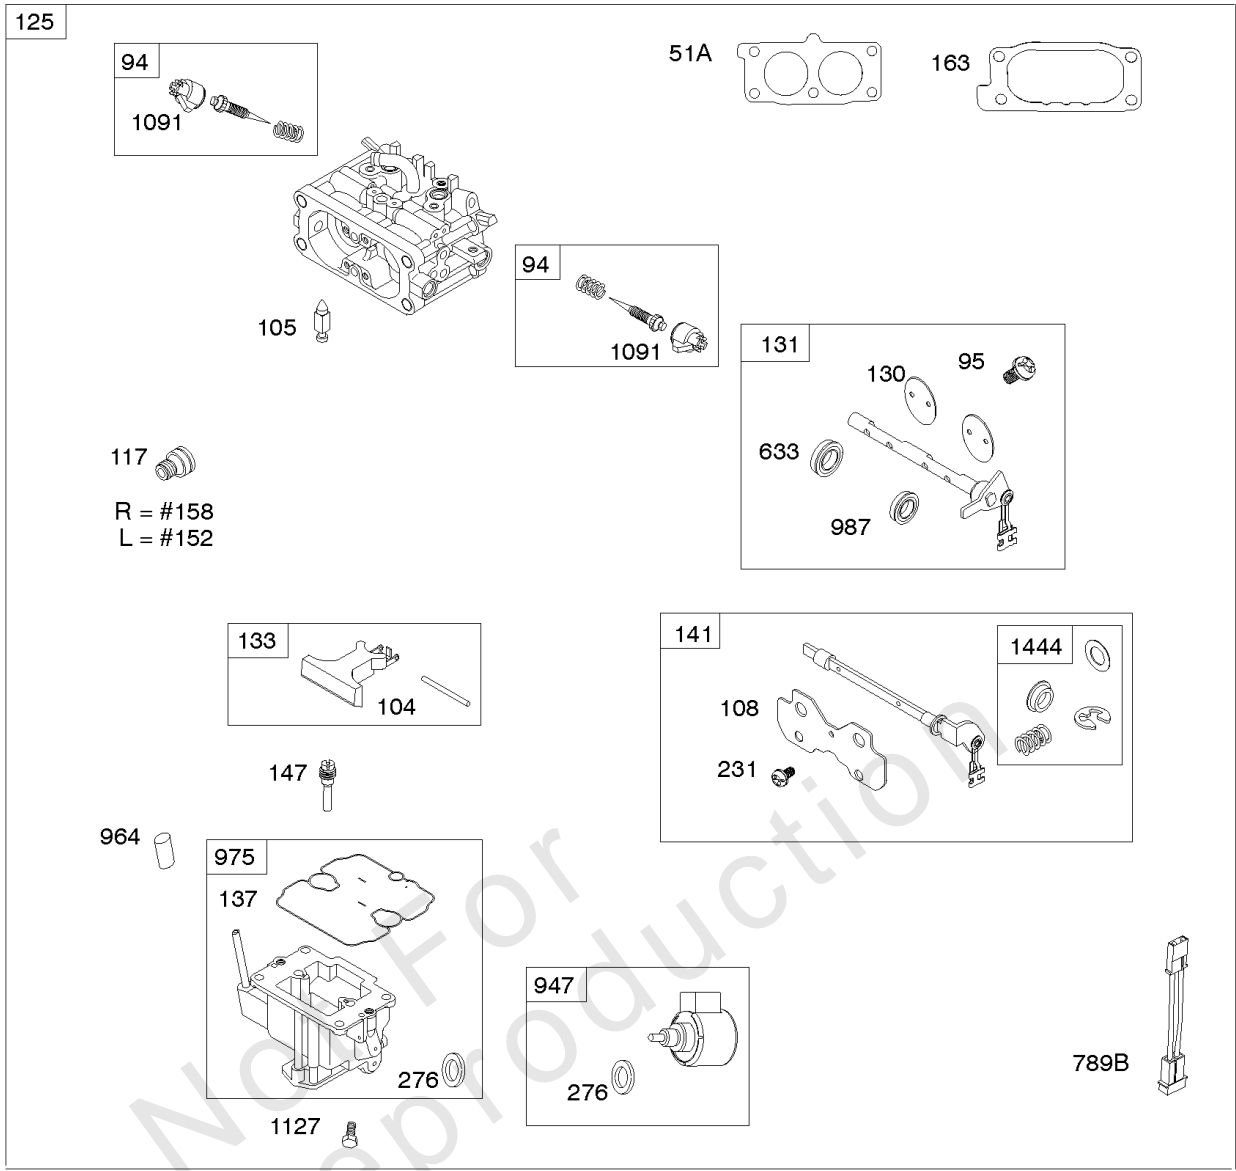

Carburetor, Fuel Supply

REF NO	PART NO	QTY	DESCRIPTION
51A	809910		GASKET, Intake
94	843295		KIT, Idle Mixture
95	690718		SCREW -(Throttle Valve)
104	690739		PIN, Float Hinge
105	809759		VALVE, Float Needle
108	844652		VALVE, Choke
117	842093		JET, Main -(Standard) (Right Jet) (#156) -Used Before Code Date 11021400
117	842094		JET, Main -(Standard) (Left Jet) (#150) -Used Before Code Date 11021400
118	842739		JET, Main -(High Altitude) (Right Jet) (#154)
118	842738		JET, Main -(High Altitude) (Left Jet) (#148)
125	845273		CARBURETOR -(Solenoid)
130	841913		VALVE, Throttle
131	845038		KIT, Throttle Shaft
133	809637		FLOAT, Carburetor
137	809645		GASKET, Float Bowl
141	845036		KIT, Choke Shaft
147	842069		NOZZLE, Carburetor -(Stamp Mark #50)
163	807375		GASKET, Air Cleaner
187	791745		LINE, Fuel -(23 Inches)(Cut To Required Length)
187	791766		LINE, Fuel -(15 Inches Long)(Cut To Required Length)
187A	844082		LINE, Fuel -(Formed) (Fuel Pump to Carburetor)
187C	844524		LINE, Fuel -(Formed) (Fuel Pump to Carburetor)
231	690718		SCREW -(Choke Valve)
240	845125		FILTER, Fuel
276	806476		WASHER, Sealing
365	807437		SCREW -(Carburetor/Throttle Body) (M6x85mm)
385	809876		SCREW -(Fuel Pump)
385A	807084		SCREW -(Fuel Pump) (M6x14mm)
387	844087		PUMP, Fuel
387A	844527		PUMP, Fuel
601B	791850		CLAMP, Hose -(Green)
601C	691038		CLAMP, Hose -(Black)
633	809641		SEAL, Choke/Throttle Shaft -(Throttle Shaft)
788	844528		BRACKET, Fuel Pump
789B	843364		HARNESS, Wiring -(Fuel Solenoid)
918	844525		HOSE, Vacuum