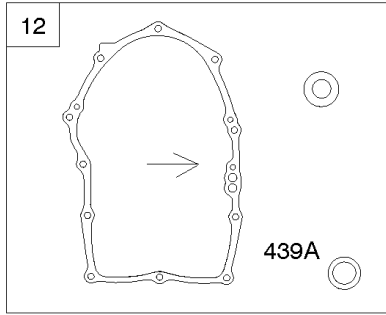

Cylinder, Oil Cooler, Governor Control Bracket

REF NO	PART NO	QTY	DESCRIPTION
1	845756		CYLINDER ASSEMBLY
3	841596		SEAL, Oil -(Magneto Side)
12	846037		GASKET, Crankcase -Used After Code Date 13072100
12A	844107		GASKET, Crankcase -Used Before Code Date 13072200
15	807392		PLUG, Oil Drain
227	809984		LEVER, Governor Control
239	841281		SWITCH, Oil Pressure
278	842122		WASHER -(Governor Control Lever)
400	846249		COOLER, Oil -Used After Code Date 14052200
400A	846489		COOLER, Oil -Used Before Code Date 14052300
404	809436		WASHER -(Governor Crank)
417	841233		SCREW -(Oil Cooler) (M6x10mm) -Used After Code Date 13072600
417A	843345		SCREW -(Oil Cooler) (M6x8mm) -Used Before Code Date 13072700
417B	846250		SCREW -(Oil Cooler) (M6x16mm)
439	692154		O-RING, Oil Gallery -(Crankcase Cover/Sump or Cylinder Assembly)
439A	846027		O-RING, Oil Gallery -(Crankcase Cover/Sump or Cylinder Assembly) -Used After Code Date 13072100
490	843433		BEARING, Magneto Side
505	844752		NUT -(Governor Control Lever)
562	843344		BOLT -(Governor Lever)
601A	841597		CLAMP, Hose -(Oil Cooler Hose)
601D	845209		CLAMP, Hose -(Oil Cooler Hose)
615	809533		RETAINER, Governor Shaft -(Cylinder)
616	844180		CRANK, Governor
691	809287		SEAL, Governor Shaft
718	690959		PIN, Locating -(Cylinder)
718A	809508		PIN, Locating -(Cylinder Head)
718B	845925		PIN, Locating -(Cylinder) (Spiral)
829	846247		HOSE, Oil Cooler -Used After Code Date 14052200
829A	846248		HOSE, Oil Cooler -Used After Code Date 14052200
829B	846155		HOSE, Oil Cooler -Used Before Code Date 14052300
1013	841602		NIPPLE, Oil Filter
1027	842921		FILTER, Oil
1036	-----		Label-Emissions -(Available From A Briggs & Stratton Authorized Dealer)

1036

1319

1330