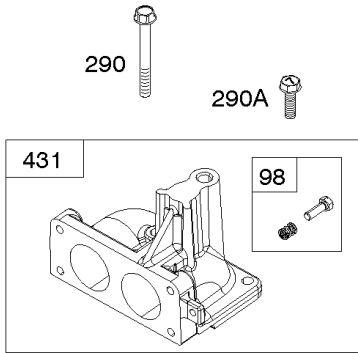

1036

1319

1330

Cylinder, Oil Cooler, Governor Control Bracket

REF NO	PART NO	QTY	DESCRIPTION
1155	806647		WASHER -(Oil Cooler) -Used Before Code Date 13072700
1319	794467		LABEL, Warning
1330	272144		MANUAL, Repair
1366	841510		DIVERTER, Oil Cooler
1373	841233		SCREW -(Oil Cooler Bracket) (M6x10mm) -Used After Code Date 13072600
1374	841506		SEAL, O-Ring -(Oil Cooler Diverter)
1398	842191		COVER, Fuel Pump
1399	690932		SCREW -(Fuel Pump Cover)
1400	809894		SEAL, O-Ring -(Fuel Pump Cover)

Not For Reproduction

Intake Elbows, Intake Manifold

REF NO	PART NO	QTY	DESCRIPTION
50	844340		MANIFOLD, Intake
51	841592		GASKET, Intake
51B	841882		GASKET, Intake
54	844656		SCREW -(Intake Manifold) (M6x69mm) -Used After Code Date 09093000
98	841842		KIT, Idle Speed -(Intake Elbow)
122	846245		SPACER, Carburetor
163	807375		GASKET, Air Cleaner
163A	843117		GASKET, Air Cleaner
186	844568		CONNECTOR, Hose -(Intake Manifold)
290	809911		SCREW -(Intake Elbow) (M6x55mm)
290A	807421		SCREW -(Intake Elbow) (M6x25mm)
365	807437		SCREW -(Carburetor/Throttle Body) (M6x85mm)
415	794903		PLUG
431	841539		ELBOW, Intake
431A	841854		MANIFOLD, Intake -Used Before Code Date 06062300
431A	843116		ELBOW, Intake -Used After Code Date 06062200
431B	809896		ELBOW, Intake
964A	590799		CAP, Connector
1130	841590		STUD -(Intake Manifold) -Used Before Code Date 10093000
1174	842067		NUT -(Intake Manifold) -Used Before Code Date 10093000