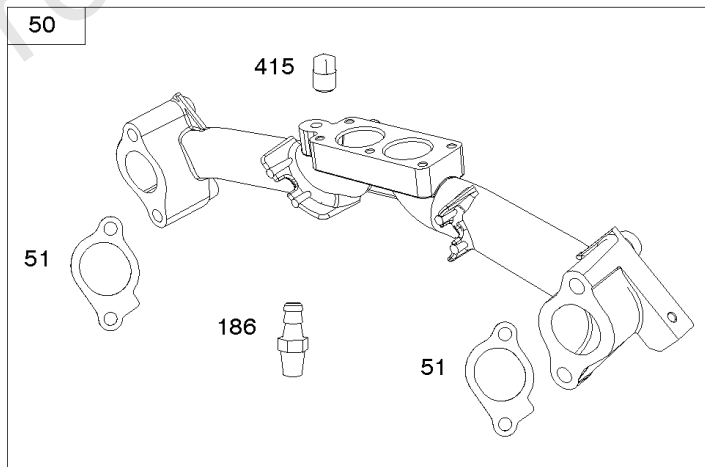

Not For Reproduction

Intake Elbows, Intake Manifold

REF NO	PART NO	QTY	DESCRIPTION
50	844340		MANIFOLD, Intake
51	841592		GASKET, Intake
51B	841882		GASKET, Intake
54	844656		SCREW -(Intake Manifold) (M6x69mm) -Used After Code Date 09093000
98	841842		KIT, Idle Speed -(Intake Elbow)
122	846245		SPACER, Carburetor
163	807375		GASKET, Air Cleaner
163A	843117		GASKET, Air Cleaner
186	844568		CONNECTOR, Hose -(Intake Manifold)
290	809911		SCREW -(Intake Elbow) (M6x55mm)
290A	807421		SCREW -(Intake Elbow) (M6x25mm)
365	807437		SCREW -(Carburetor/Throttle Body) (M6x85mm)
415	794903		PLUG
431	841539		ELBOW, Intake
431A	841854		MANIFOLD, Intake -Used Before Code Date 06062300
431A	843116		ELBOW, Intake -Used After Code Date 06062200
431B	809896		ELBOW, Intake
964A	590799		CAP, Connector
1130	841590		STUD -(Intake Manifold) -Used Before Code Date 10093000
1174	842067		NUT -(Intake Manifold) -Used Before Code Date 10093000