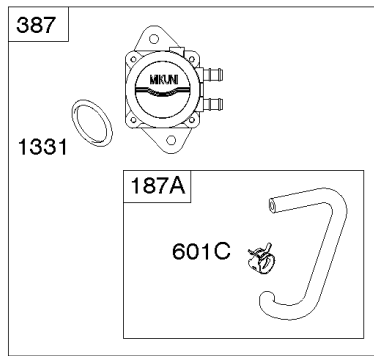

Carburetor, Fuel Supply

REF NO	PART NO	QTY	DESCRIPTION
51A	809910		GASKET, Intake
94	843295		KIT, Idle Mixture
95	690718		SCREW -(Throttle Valve)
104	690739		PIN, Float Hinge
105	809759		VALVE, Float Needle
108	844652		VALVE, Choke
109	841914		SHAFT, Choke -Used Before Code Date 10101500
118A	843587		JET, Main -(High Altitude) (Right Jet) (#140)
118A	843376		JET, Main -(High Altitude) (Left Jet) (#134)
130	841913		VALVE, Throttle
131	845038		KIT, Throttle Shaft
133	809637		FLOAT, Carburetor
137	809645		GASKET, Float Bowl
141	845036		KIT, Choke Shaft
147A	842740		JET, Pilot -(Stamp Mark #52)
163	807375		GASKET, Air Cleaner
187	791745		LINE, Fuel -(23 Inches)(Cut To Required Length)
187	791766		LINE, Fuel -(15 Inches Long)(Cut To Required Length)
187A	844082		LINE, Fuel -(Formed) (Fuel Pump to Carburetor)
187C	844524		LINE, Fuel -(Formed) (Fuel Pump to Carburetor)
231	690718		SCREW -(Choke Valve)
240	845125		FILTER, Fuel
276	806476		WASHER, Sealing
365	807437		SCREW -(Carburetor/Throttle Body) (M6x85mm)
385	809876		SCREW -(Fuel Pump)
385A	807084		SCREW -(Fuel Pump) (M6x14mm)
387	844087		PUMP, Fuel
387A	844527		PUMP, Fuel
601B	791850		CLAMP, Hose -(Green)
601C	691038		CLAMP, Hose -(Black)
633	809641		SEAL, Choke/Throttle Shaft -(Throttle Shaft)
633A	809638		SEAL, Choke/Throttle Shaft -(Choke Shaft) -Used Before Code Date 10101500
633B	809644		SEAL, Choke/Throttle Shaft -(Choke Shaft) -Used Before Code Date 10101500
788	844528		BRACKET, Fuel Pump
789B	843364		HARNESS, Wiring -(Fuel Solenoid)
918	844525		HOSE, Vacuum