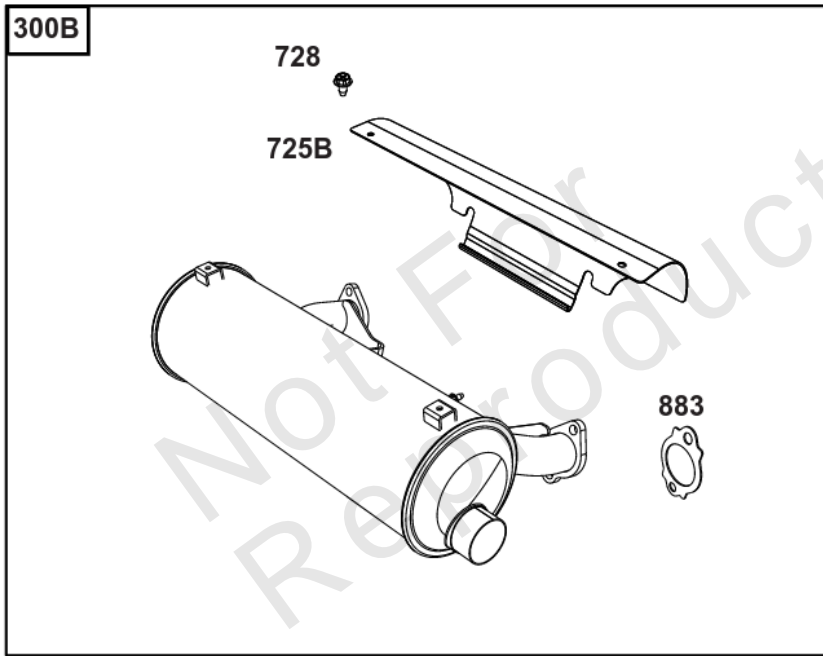

Not For
Reproduction

Lubrication

REF NO	PART NO	QTY	DESCRIPTION
186	796532	1	CONNECTOR, Hose -(Threaded Engine Block Connector for EZ-Oil Drain Hose)(Order hose separate)
239	690233	1	SWITCH, Oil Pressure -(2-4 PSI Normally-Closed Switch)
239A	491657S	1	SWITCH, Oil Pressure -(3-5 PSI Normally-Closed Switch)
239B	841281	1	SWITCH, Oil Pressure -(7-10 PSI Normally-Closed Switch)
239C	694115	1	SWITCH, Oil Pressure -(9-13 PSI Normally-Closed Switch)
239D	697049	1	SWITCH, Oil Pressure -(3-6 PSI Normally-Open Switch)
460	1761386YP	1	CONNECTOR, Filter Adapter -(Oil Drain Valve) (Fitting M14, 90 Degree 9/16 JIC)
460A	5100366SM	1	METRIC ADAPTER, M14-1 -(Threaded engine block adapter M14 to 3/8 for EZ-Oil Drain connector) (order 796532 separate)
512	594200	1	HOSE, Oil Drain -(EZ-Oil Drain Hose, 10.5") (Order threaded engine block connector separate)
512	593635	1	HOSE, Oil Drain -(EZ-Oil Drain Hose, 13.75") (Order threaded engine block connector separate)
512B	1723165SM	1	HOSE, Oil Drain, 10-1/2" Long, 3/8-18 Fittings -(10.5")
512C	5048681SM	1	HOSE, OIL DRAIN -(12.5")
517	593633	1	RETAINER, Oil Drain
1346	844802	1	VALVE, Oil Drain Shut Off
1346A	492031	1	VALVE, Oil Drain Shut Off
1505	100169		OIL-1QT VANGUARD (CASE) -(1 qt. Bottle)
1505A	100170		OIL-5QT VANGUARD (CASE) -(5 qt. Bottle)