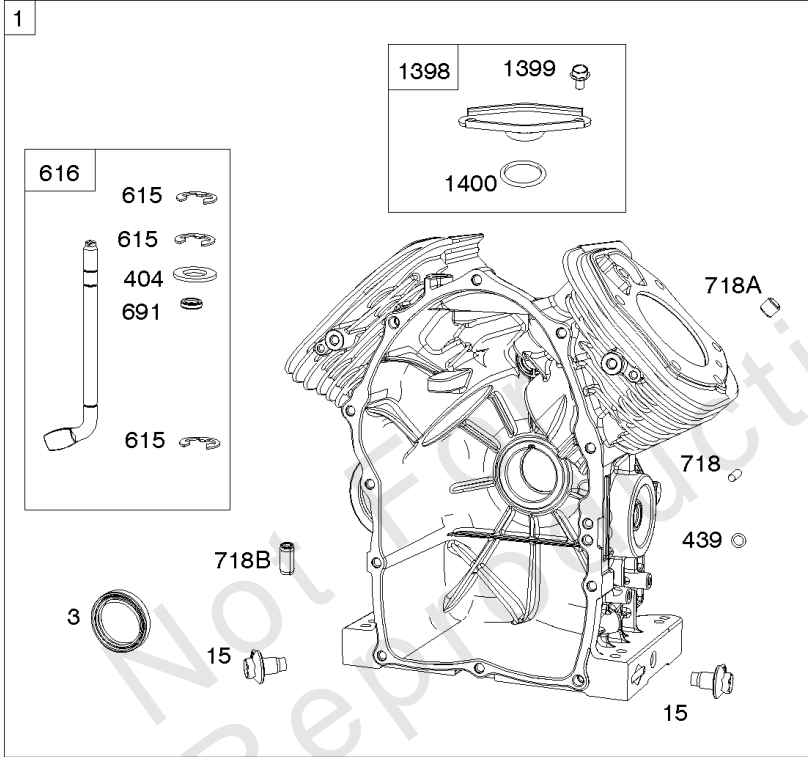

Cylinder, Oil Cooler, Governor Control Bracket

REF NO	PART NO	QTY	DESCRIPTION
1	845756		CYLINDER ASSEMBLY
3	841596		SEAL, Oil -(Magneto Side)
12	846037		GASKET, Crankcase -Used After Code Date 13072100
12A	844107		GASKET, Crankcase -Used Before Code Date 13072200
15	807392		PLUG, Oil Drain
227	809984		LEVER, Governor Control
239	841281		SWITCH, Oil Pressure
278	842122		WASHER -(Governor Control Lever)
400	846249		COOLER, Oil -Used After Code Date 14052200
400A	846489		COOLER, Oil -Used Before Code Date 14052300
404	809436		WASHER -(Governor Crank)
417	841233		SCREW -(Oil Cooler) (M6x10mm) -Used After Code Date 13072600
417A	843345		SCREW -(Oil Cooler) (M6x8mm) -Used Before Code Date 13072700
417B	846250		SCREW -(Oil Cooler) (M6x16mm)
439	692154		O-RING, Oil Gallery -(Crankcase Cover/Sump or Cylinder Assembly)
439A	846027		O-RING, Oil Gallery -(Crankcase Cover/Sump or Cylinder Assembly) -Used After Code Date 13072100
490	843433		BEARING, Magneto Side
505	844752		NUT -(Governor Control Lever)
562	843344		BOLT -(Governor Lever)
601A	841597		CLAMP, Hose -(Oil Cooler Hose)
601D	845209		CLAMP, Hose -(Oil Cooler Hose)
615	809533		RETAINER, Governor Shaft -(Cylinder)
616	844180		CRANK, Governor
691	809287		SEAL, Governor Shaft
718	690959		PIN, Locating -(Cylinder)
718A	809508		PIN, Locating -(Cylinder Head)
718B	845925		PIN, Locating -(Cylinder) (Spiral)
829	846247		HOSE, Oil Cooler -Used After Code Date 14052200
829A	846248		HOSE, Oil Cooler -Used After Code Date 14052200
829B	846155		HOSE, Oil Cooler -Used Before Code Date 14052300
1013	841602		NIPPLE, Oil Filter
1027	842921		FILTER, Oil
1036	-----		Label-Emissions -(Available From A Briggs & Stratton Authorized Dealer)

1036

1319

1330