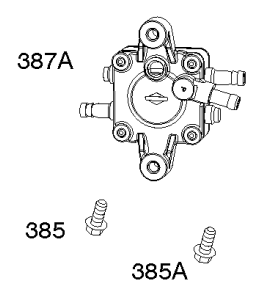

Carburetor, Fuel Supply

REF NO	PART NO	QTY	DESCRIPTION
51A	809910		GASKET, Intake
94	843295		KIT, Idle Mixture
95	690718		SCREW -(Throttle Valve)
104	690739		PIN, Float Hinge
105	809759		VALVE, Float Needle
108	844652		VALVE, Choke
117	842093		JET, Main -(Standard) (Right Jet) (#156) -Used Before Code Date 11021400
117	842094		JET, Main -(Standard) (Left Jet) (#150) -Used Before Code Date 11021400
118	842739		JET, Main -(High Altitude) (Right Jet) (#154)
118	842738		JET, Main -(High Altitude) (Left Jet) (#148)
125	845273		CARBURETOR -(Solenoid)
130	841913		VALVE, Throttle
131	845038		KIT, Throttle Shaft
133	809637		FLOAT, Carburetor
137	809645		GASKET, Float Bowl
141	845036		KIT, Choke Shaft
147	842069		NOZZLE, Carburetor -(Stamp Mark #50)
163	807375		GASKET, Air Cleaner
187	791745		LINE, Fuel -(23 Inches)(Cut To Required Length)
187	791766		LINE, Fuel -(15 Inches Long)(Cut To Required Length)
187A	844082		LINE, Fuel -(Formed) (Fuel Pump to Carburetor)
187C	844524		LINE, Fuel -(Formed) (Fuel Pump to Carburetor)
231	690718		SCREW -(Choke Valve)
240	845125		FILTER, Fuel
276	806476		WASHER, Sealing
365	807437		SCREW -(Carburetor/Throttle Body) (M6x85mm)
385	809876		SCREW -(Fuel Pump)
385A	807084		SCREW -(Fuel Pump) (M6x14mm)
387	844087		PUMP, Fuel
387A	844527		PUMP, Fuel
601B	791850		CLAMP, Hose -(Green)
601C	691038		CLAMP, Hose -(Black)
633	809641		SEAL, Choke/Throttle Shaft -(Throttle Shaft)
788	844528		BRACKET, Fuel Pump
789B	843364		HARNESS, Wiring -(Fuel Solenoid)
918	844525		HOSE, Vacuum