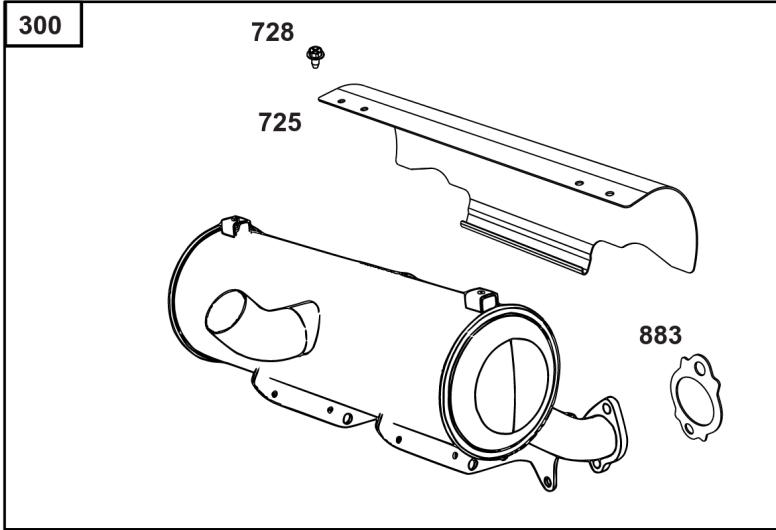

Center Outlet Mufflers

Center Outlet Mufflers

REF NO	PART NO	QTY	DESCRIPTION
22	807362	2	SCREW -(Muffler Bracket)
300	846443	1	MUFFLER -(Vertical Shaft) (Center Outlet) (304 Stainless Steel)
300A	847940	1	MUFFLER -(Vertical Shaft) (Center Outlet) (304 Stainless Steel) (Performance Muffler for 40 HP)
300B	846154	1	MUFFLER -(Horizontal Shaft) (High Mount) (Center Outlet)
300C	847922	1	MUFFLER -(Horizontal Shaft) (High Mount) (Center Outlet) (304 Stainless Steel) (Performance Muffler for 40 HP)
300D	846444	1	MUFFLER -(Horizontal Shaft) (High Mount) (Center Outlet) (304 Stainless Steel)
300E	847478	1	MUFFLER -(Horizontal Shaft) (High Mount) (Center Outlet) (O2 Sensor Port) (EFI)
355	844035	2	WASHER -(Muffler Bracket)
355A	691261	2	WASHER -(Muffler Bracket)
355B	691075	8	WASHER -(Muffler Bracket)
467	846149	4	SCREW -(Exhaust Manifold)
725	841132	1	SHIELD, Heat
725A	847229	1	SHIELD, Heat
728	692067	2	SCREW -(Heat Shield)
740	690941	5	NUT
819	692062	2	SCREW -(Muffler Bracket)
863	848296	1	BRACKET, Muffler
863A	843487	1	BRACKET, Muffler
863B	848296	1	BRACKET, Muffler
883	809872	2	GASKET, Exhaust
1507	848297	1	STUD -(Muffler Bracket)
1507A	848298	2	STUD -(Muffler Bracket)
1507B	846324	2	STUD -(Muffler Bracket)