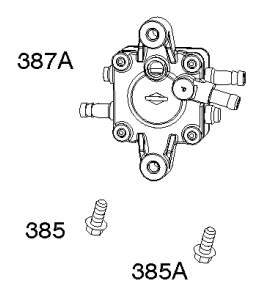

Carburetor Overhaul Kit, Engine/Valve Gasket Sets

REF NO	PART NO	QTY	DESCRIPTION
3	841596		SEAL, Oil -(Magneto Side)
7	809730		GASKET, Cylinder Head
9	842545		GASKET, Breather
20	841596		SEAL, Oil -(PTO Side)
51	841592		GASKET, Intake
51A	809910		GASKET, Intake
51B	841882		GASKET, Intake
51D	843455		GASKET, Intake
94	843295		KIT, Idle Mixture
104	690739		PIN, Float Hinge
105	809759		VALVE, Float Needle
121	843297		KIT, Carburetor Overhaul
122	846245		SPACER, Carburetor
133	809637		FLOAT, Carburetor
137	809645		GASKET, Float Bowl
163	807375		GASKET, Air Cleaner
163A	843117		GASKET, Air Cleaner
163B	841852		GASKET, Air Cleaner -(Air Cleaner)
273	690681		SEAL, O-Ring -(Oil Pump)
276	806476		WASHER, Sealing
358	841122		GASKET SET, Engine
404	809436		WASHER -(Governor Crank)
439	692154		O-RING, Oil Gallery -(Crankcase Cover/Sump or Cylinder Assembly)
468	690690		SEAL, O-Ring -(Oil Pump Screen)
580	809894		SEAL, O-Ring -(Oil Fill Cap)
691	809287		SEAL, Governor Shaft
868	691963		SEAL, Valve
883	809872		GASKET, Exhaust
943	842538		SEAL, O-Ring -(Oil Pump Cover)
1022	809732		GASKET, Rocker Cover
1091	691515		CAP, Limiter
1095	843713		GASKET SET, Valve
1331	809894		SEAL, O-Ring -(Fuel Pump)
1400	809894		SEAL, O-Ring -(Fuel Pump Cover)